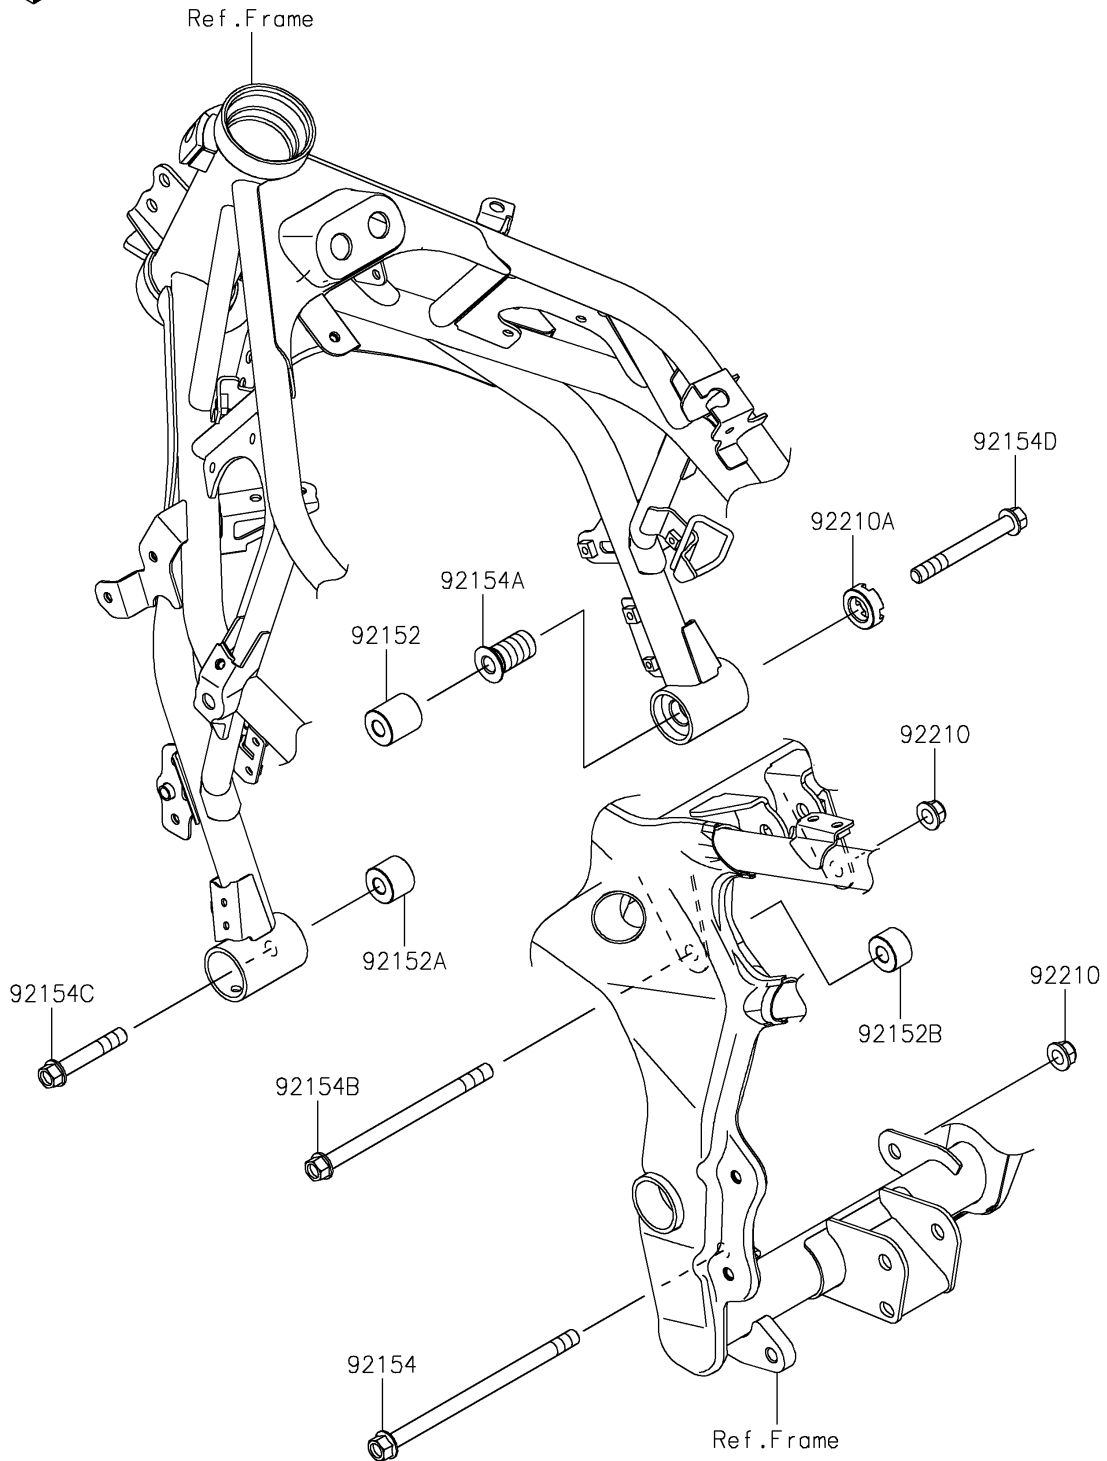

2023 Ninja® ZX-4RR PARTS DIAGRAM

Engine Mount

F2122

2023 Ninja® ZX-4RR PARTS LIST

Engine Mount

ITEM NAME	PART NUMBER	QUANTITY
COLLAR,10.5X25X27.5 (Ref # 92152)	92152-2635	1
COLLAR,10.5X25X20 (Ref # 92152A)	92152-2878	1
COLLAR,10.5X25X15 (Ref # 92152B)	92152-2879	1
BOLT,FLANGED,10X170 (Ref # 92154)	92154-0840	1
BOLT,ADJUST,18X35 (Ref # 92154A)	92154-2168	1
BOLT,FLANGED,10X150 (Ref # 92154B)	92154-4431	1
BOLT,FLANGED,10X60 (Ref # 92154C)	92154-7049	1
BOLT,FLANGED,10X85 (Ref # 92154D)	92154-7050	1
NUT,LOCK,FLANGED,10MM (Ref # 92210)	92210-1081	2
NUT,18MM (Ref # 92210A)	92210-1203	1