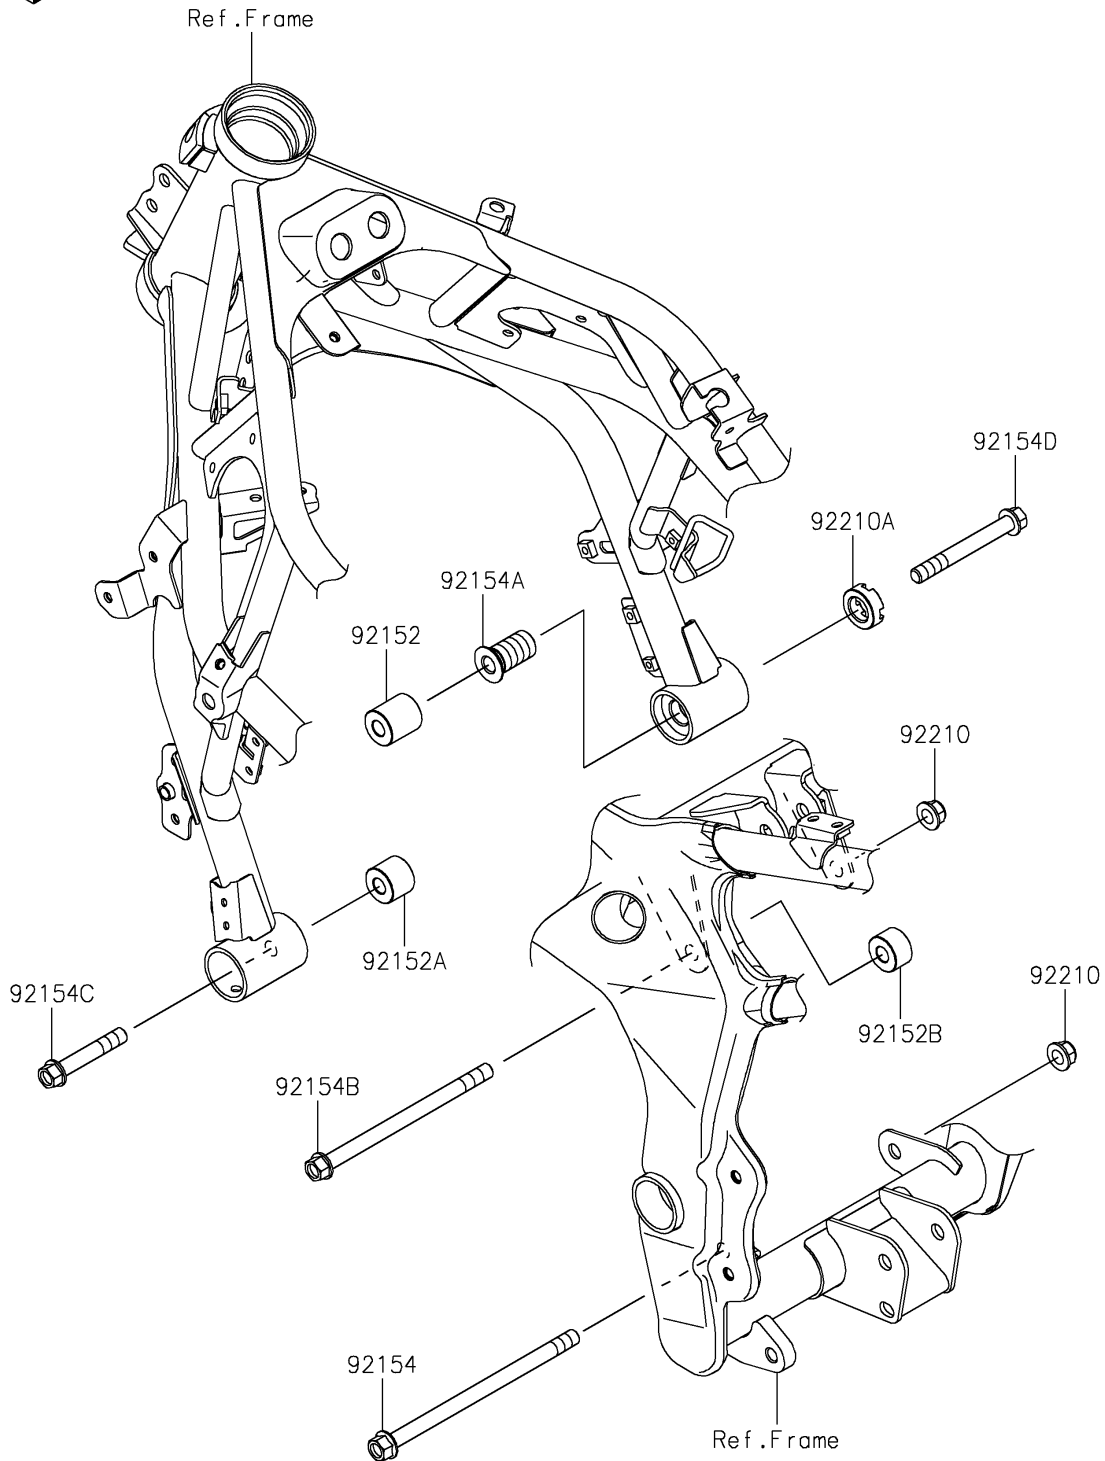

2024 NINJA® ZX™ -4RR 40th ANNIVERSARY EDITION ABS PARTS DIAGRAM

F2122

2024 NINJA® ZX™-4RR 40th ANNIVERSARY EDITION ABS PARTS LIST

Engine Mount

ITEM NAME	PART NUMBER	QUANTITY
COLLAR,10.5X25X27.5 (Ref # 92152)	92152-2635	1
COLLAR,10.5X25X20 (Ref # 92152A)	92152-2878	1
COLLAR,10.5X25X15 (Ref # 92152B)	92152-2879	1
BOLT,FLANGED,10X170 (Ref # 92154)	92154-0840	1
BOLT,ADJUST,18X35 (Ref # 92154A)	92154-2168	1
BOLT,FLANGED,10X150 (Ref # 92154B)	92154-4431	1
BOLT,FLANGED,10X60 (Ref # 92154C)	92154-7049	1
BOLT,FLANGED,10X85 (Ref # 92154D)	92154-7050	1
NUT,LOCK,FLANGED,10MM (Ref # 92210)	92210-1081	2
NUT,18MM (Ref # 92210A)	92210-1203	1