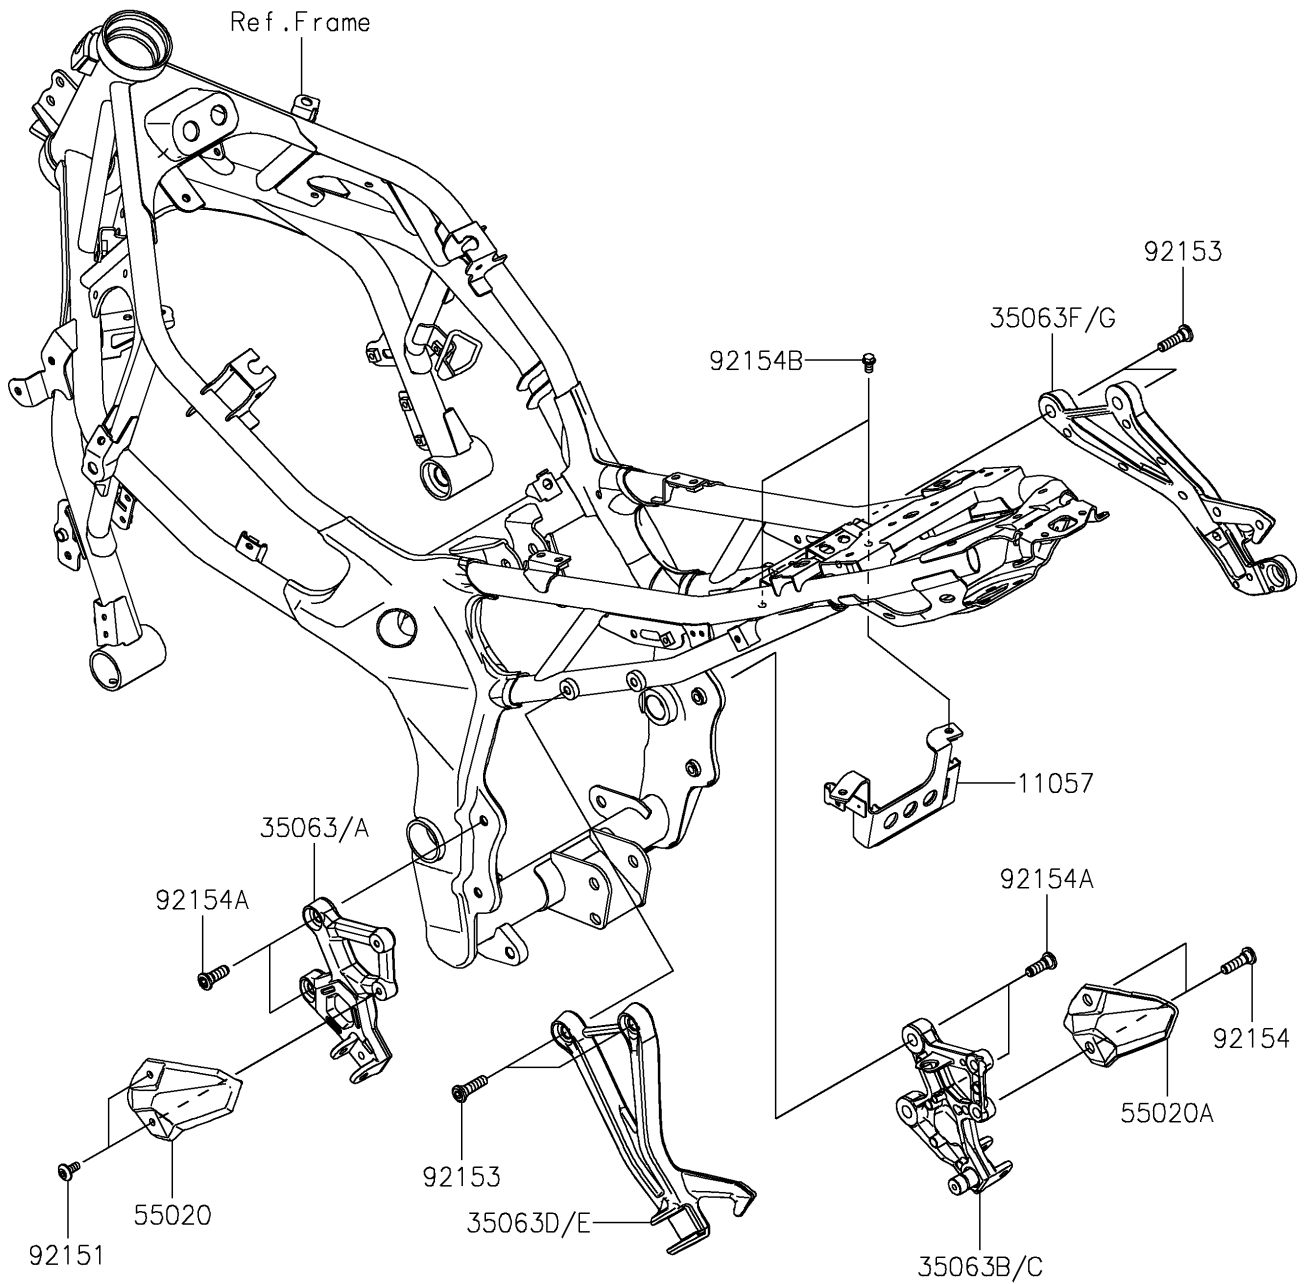

# 2023 NINJA® ZX™ -4RR KRT EDITION PARTS DIAGRAM

Frame Fittings

F2131

## 2023 NINJA® ZX™-4RR KRT EDITION PARTS LIST

### Frame Fittings

ITEM NAME	PART NUMBER	QUANTITY
BRACKET,RELAY BOX (Ref # 11057)	11057-2882	1
STAY,FR STEP,LH,F.S.BLACK (Ref # 35063)	35063-1486-18R	1
STAY,FR STEP,RH,F.S.BLACK (Ref # 35063B)	35063-1487-18R	1
STAY,RR STEP,LH,F.S.BLACK (Ref # 35063D)	35063-1488-18R	1
STAY,RR STEP,RH,F.S.BLACK (Ref # 35063F)	35063-1571-18R	1
GUARD,HEEL,LH (Ref # 55020)	55020-2431	1
GUARD,HEEL,RH (Ref # 55020A)	55020-2432	1
BOLT,SOCKET,6X14 (Ref # 92151)	92151-1654	2
BOLT,SOCKET,8X30 (Ref # 92153)	92153-1624	4
BOLT,SOCKET,8X30 (Ref # 92154)	92154-0843	2
BOLT,SOCKET,8X25 (Ref # 92154A)	92154-1149	4
BOLT,FLANGED,6X10 (Ref # 92154B)	92154-2344	2