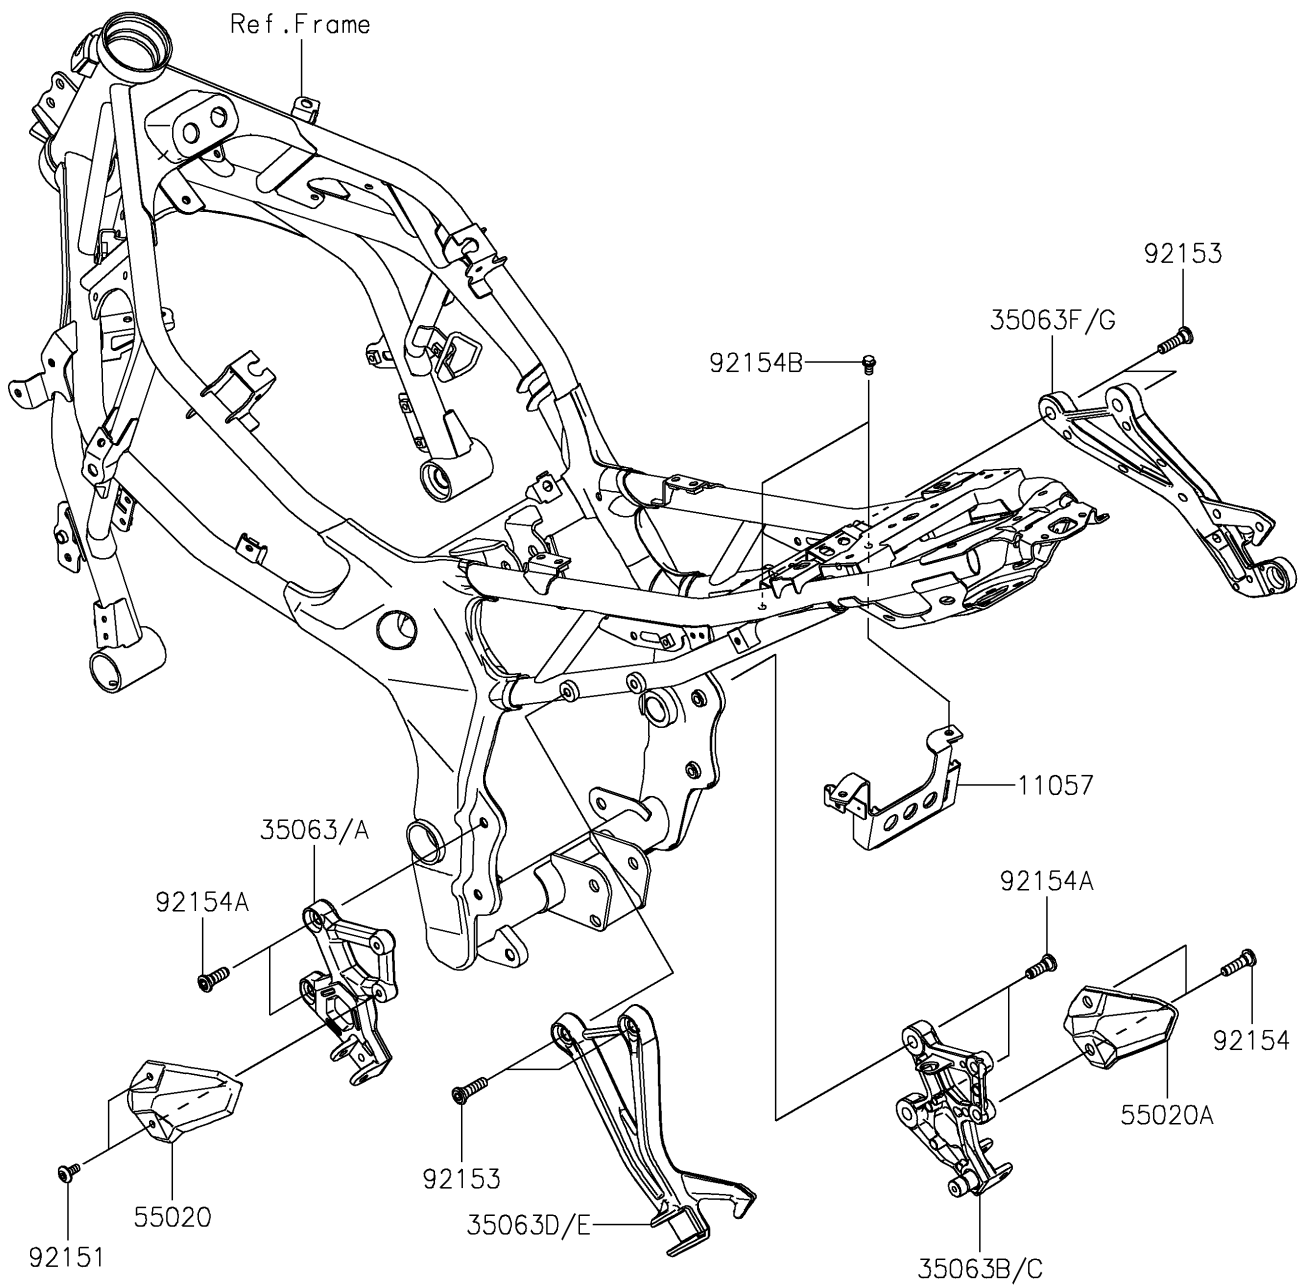

2023 Ninja® ZX-4RR PARTS DIAGRAM

Frame Fittings

F2131

2023 Ninja® ZX-4RR PARTS LIST

Frame Fittings

ITEM NAME	PART NUMBER	QUANTITY
BRACKET,RELAY BOX (Ref # 11057)	11057-2882	1
STAY,FR STEP,LH,F.S.BLACK (Ref # 35063)	35063-1486-18R	1
STAY,FR STEP,RH,F.S.BLACK (Ref # 35063B)	35063-1487-18R	1
STAY,RR STEP,LH,F.S.BLACK (Ref # 35063D)	35063-1488-18R	1
STAY,RR STEP,RH,F.S.BLACK (Ref # 35063F)	35063-1571-18R	1
GUARD,HEEL,LH (Ref # 55020)	55020-2431	1
GUARD,HEEL,RH (Ref # 55020A)	55020-2432	1
BOLT,SOCKET,6X14 (Ref # 92151)	92151-1654	2
BOLT,SOCKET,8X30 (Ref # 92153)	92153-1624	4
BOLT,SOCKET,8X30 (Ref # 92154)	92154-0843	2
BOLT,SOCKET,8X25 (Ref # 92154A)	92154-1149	4
BOLT,FLANGED,6X10 (Ref # 92154B)	92154-2344	2