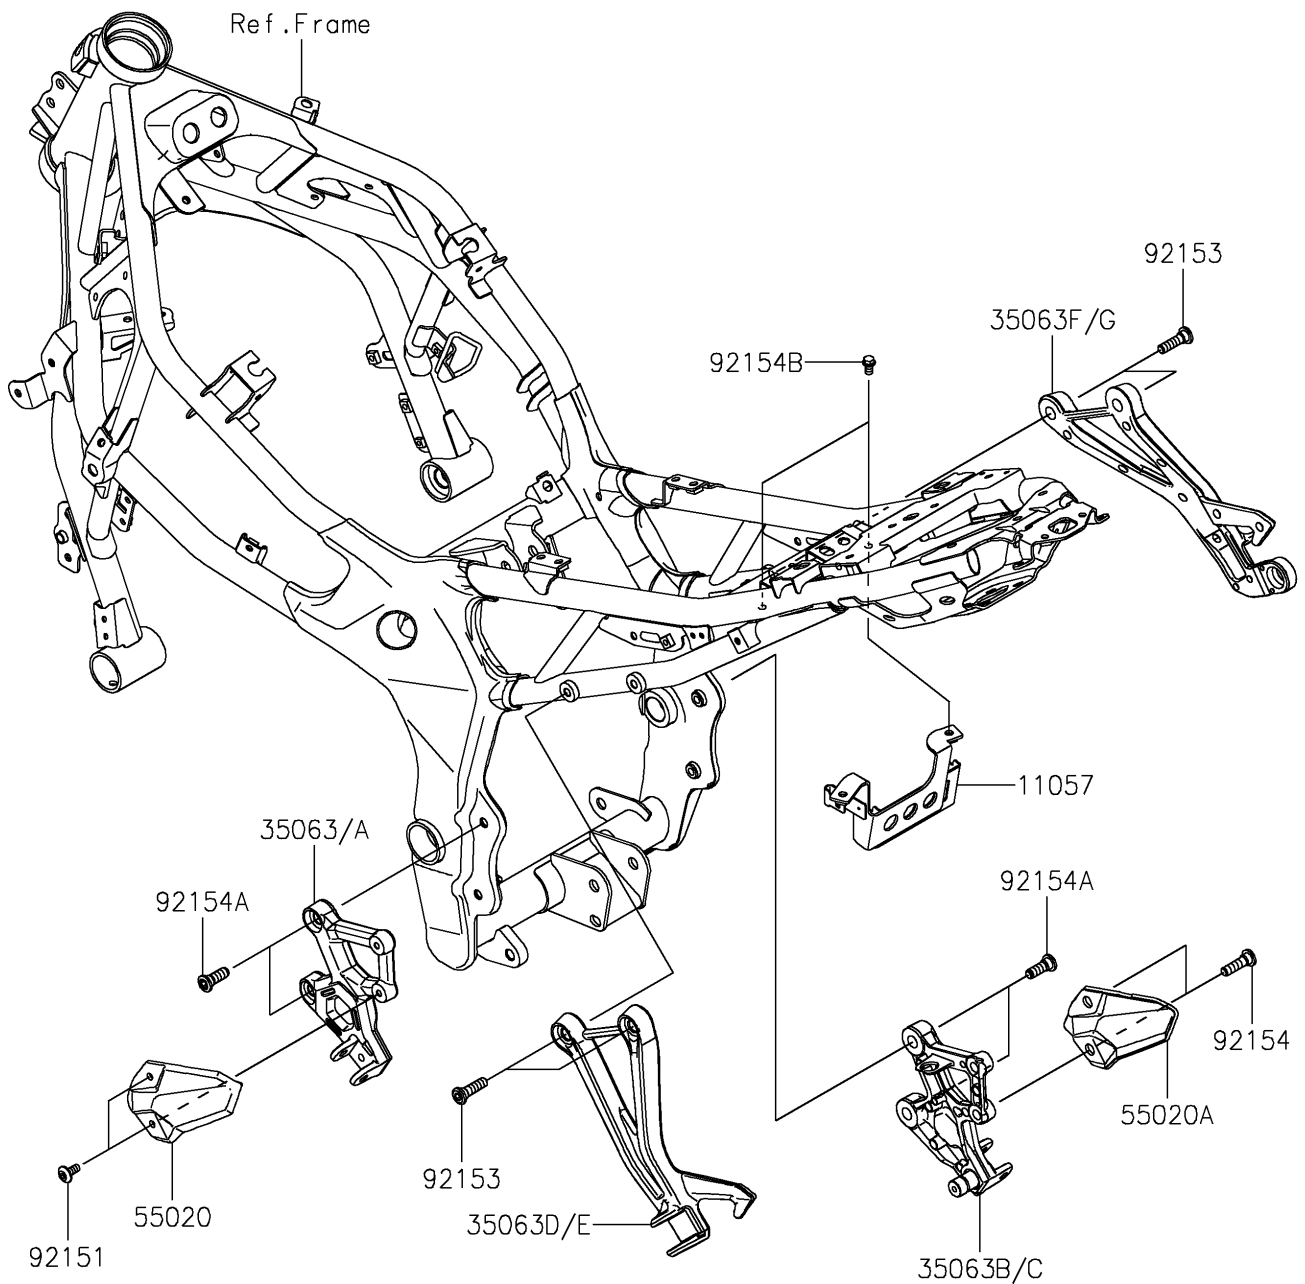

2023 Ninja® ZX-4RR PARTS DIAGRAM

Frame Fittings

F2131

2023 Ninja® ZX-4RR PARTS LIST

Frame Fittings

ITEM NAME	PART NUMBER	QUANTITY
BRACKET,RELAY BOX (Ref # 11057)	11057-2882	1
STAY,FR STEP,LH,F.S.BLACK (Ref # 35063)	35063-1486-18R	1
STAY,FR STEP,RH,F.S.BLACK (Ref # 35063B)	35063-1487-18R	1
STAY,RR STEP,LH,F.S.BLACK (Ref # 35063D)	35063-1488-18R	1
STAY,RR STEP,RH,F.S.BLACK (Ref # 35063F)	35063-1571-18R	1
GUARD,HEEL,LH (Ref # 55020)	55020-2431	1
GUARD,HEEL,RH (Ref # 55020A)	55020-2432	1
BOLT,SOCKET,6X14 (Ref # 92151)	92151-1654	2
BOLT,SOCKET,8X30 (Ref # 92153)	92153-1624	4
BOLT,SOCKET,8X30 (Ref # 92154)	92154-0843	2
BOLT,SOCKET,8X25 (Ref # 92154A)	92154-1149	4
BOLT,FLANGED,6X10 (Ref # 92154B)	92154-2344	2