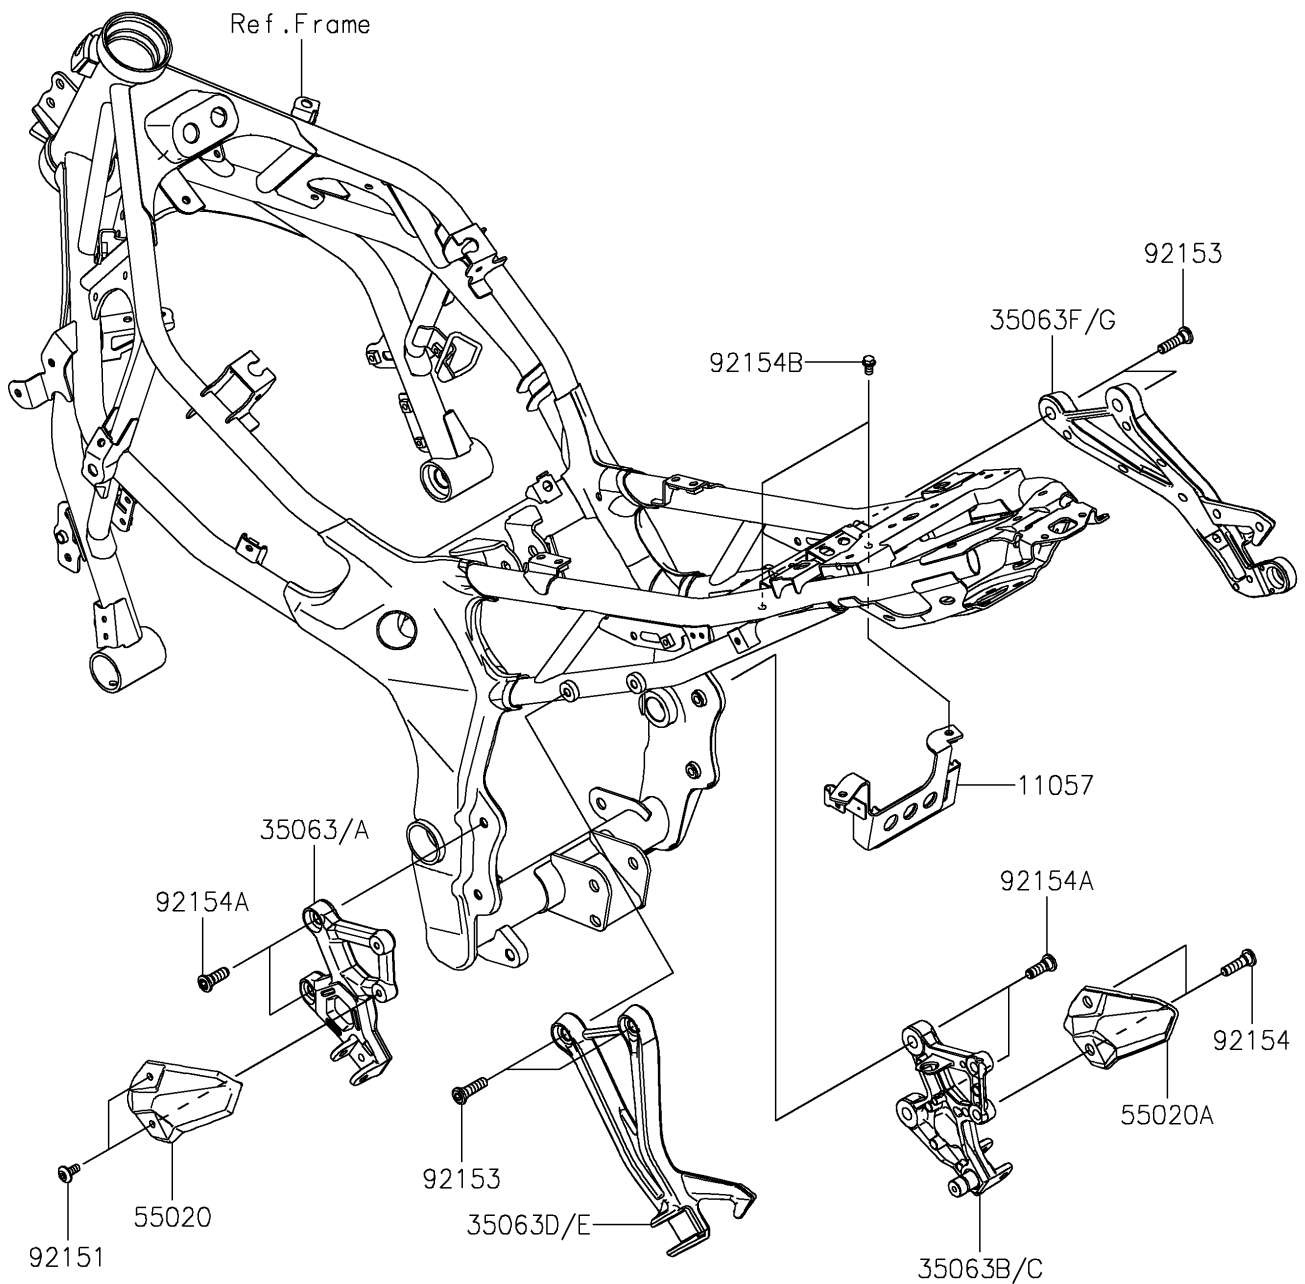

2024 Ninja ZX-4RR PARTS DIAGRAM

Frame Fittings

F2131

2024 Ninja ZX-4RR PARTS LIST

Frame Fittings

ITEM NAME	PART NUMBER	QUANTITY
BRACKET,RELAY BOX (Ref # 11057)	11057-2882	1
STAY,FR STEP,LH,F.S.BLACK (Ref # 35063)	35063-1486-18R	1
STAY,FR STEP,RH,F.S.BLACK (Ref # 35063B)	35063-1487-18R	1
STAY,RR STEP,LH,F.S.BLACK (Ref # 35063D)	35063-1488-18R	1
STAY,RR STEP,RH,F.S.BLACK (Ref # 35063F)	35063-1571-18R	1
GUARD,HEEL,LH (Ref # 55020)	55020-2431	1
GUARD,HEEL,RH (Ref # 55020A)	55020-2432	1
BOLT,SOCKET,6X14 (Ref # 92151)	92151-1654	2
BOLT,SOCKET,8X30 (Ref # 92153)	92153-1624	4
BOLT,SOCKET,8X30 (Ref # 92154)	92154-0843	2
BOLT,SOCKET,8X25 (Ref # 92154A)	92154-1149	4
BOLT,FLANGED,6X10 (Ref # 92154B)	92154-2344	2