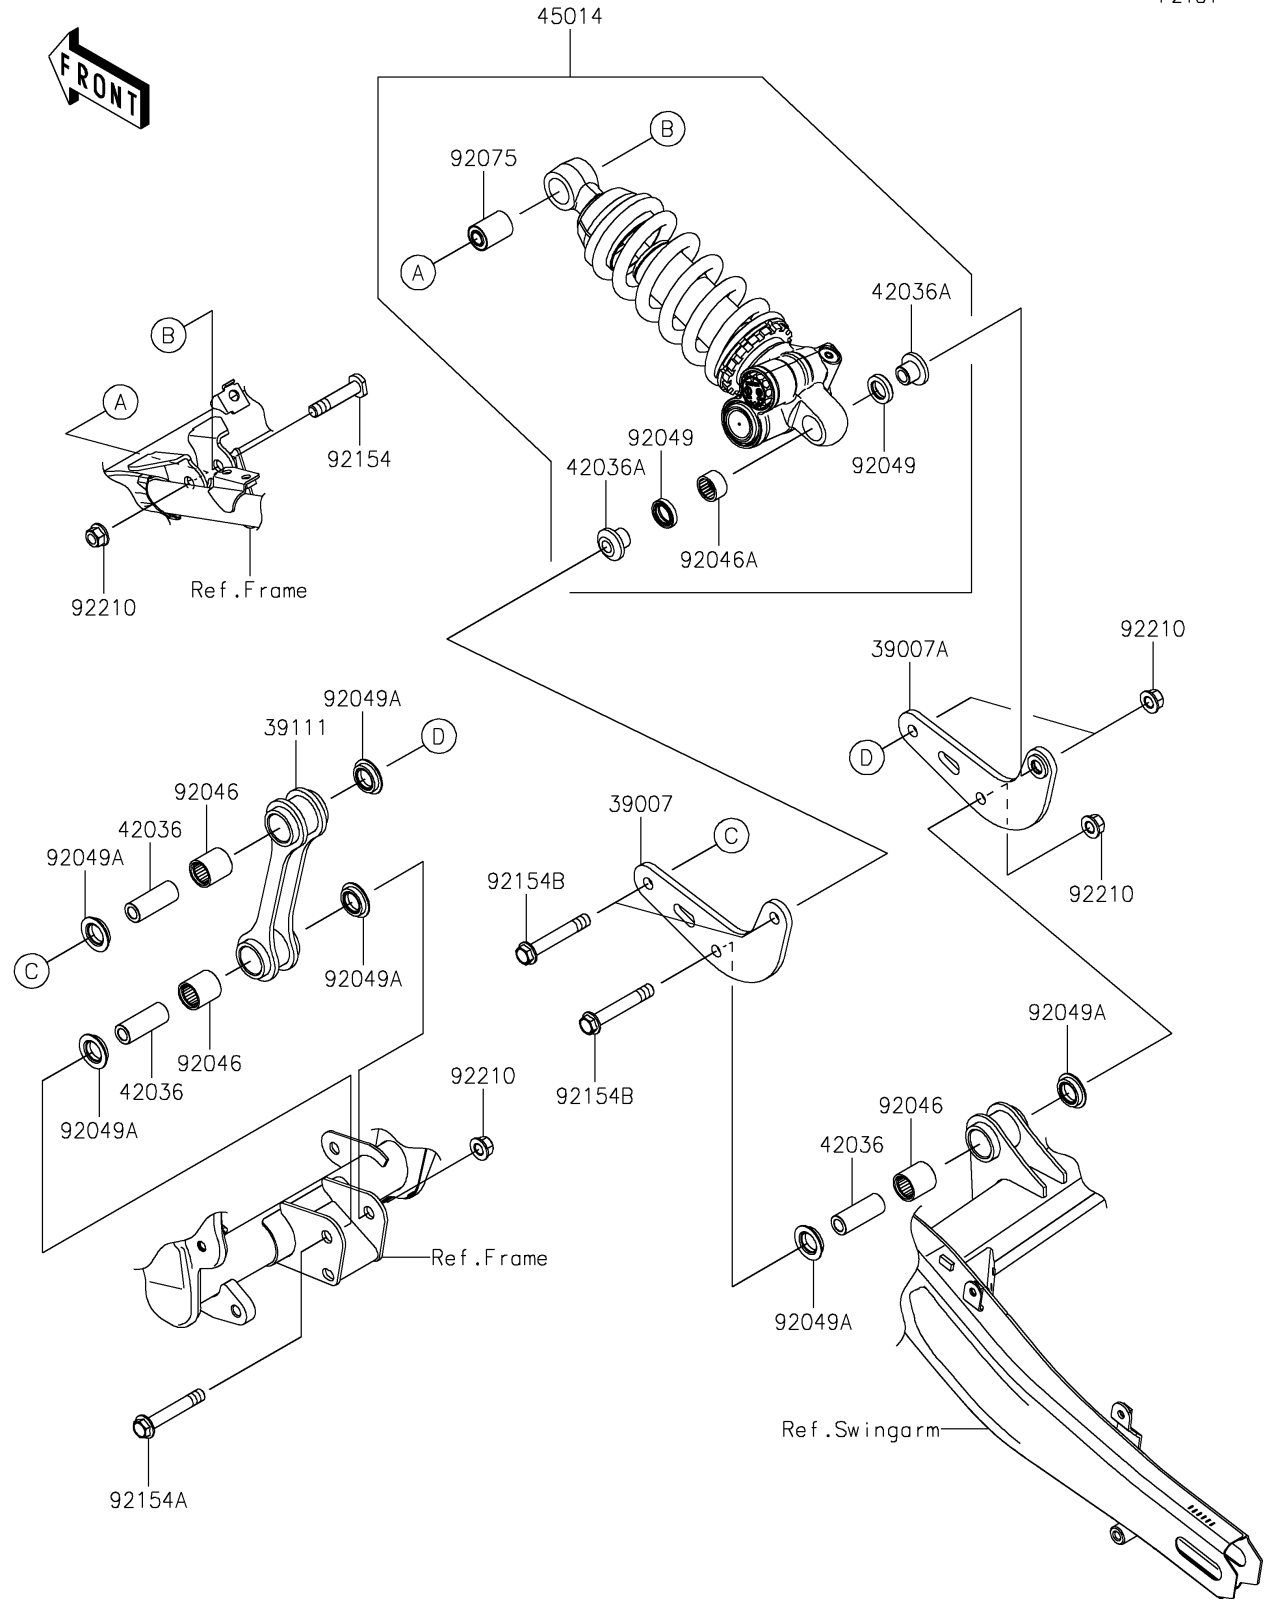

2024 Ninja ZX-4RR 40th Anniversary Edition ABS PARTS DIAGRAM

Suspension/Shock Absorber

F2151

2024 Ninja ZX-4RR 40th Anniversary Edition ABS PARTS LIST

Suspension/Shock Absorber

ITEM NAME	PART NUMBER	QUANTITY
ARM-SUSP,LH (Ref # 39007)	39007-0475	1
ARM-SUSP,RH (Ref # 39007A)	39007-0476	1
ROD-TIE (Ref # 39111)	39111-0392	1
SLEEVE,10.1X17X44.5 (Ref # 42036)	42036-0718	3
SLEEVE (Ref # 42036A)	42036-0789	2
SHOCKABSORBER (Ref # 45014)	45014-0736	1
BEARING-NEEDLE,SFYZM172425 (Ref # 92046)	92046-1273	3
BEARING-NEEDLE,7E-HVS16X22X12 (Ref # 92046A)	92046-1301	1
SEAL-OIL (Ref # 92049)	92049-0792	2
SEAL-OIL,MHA17245.7F (Ref # 92049A)	92049-0850	6
DAMPER,SHOCKABSORBER (Ref # 92075)	92075-1426	1
BOLT,10X50 (Ref # 92154)	92154-2165	1
BOLT,FLANGED,10X63 (Ref # 92154A)	92154-4256	1
BOLT,FLANGED,10X70 (Ref # 92154B)	92154-4434	3
NUT,LOCK,FLANGED,10MM (Ref # 92210)	92210-1139	5