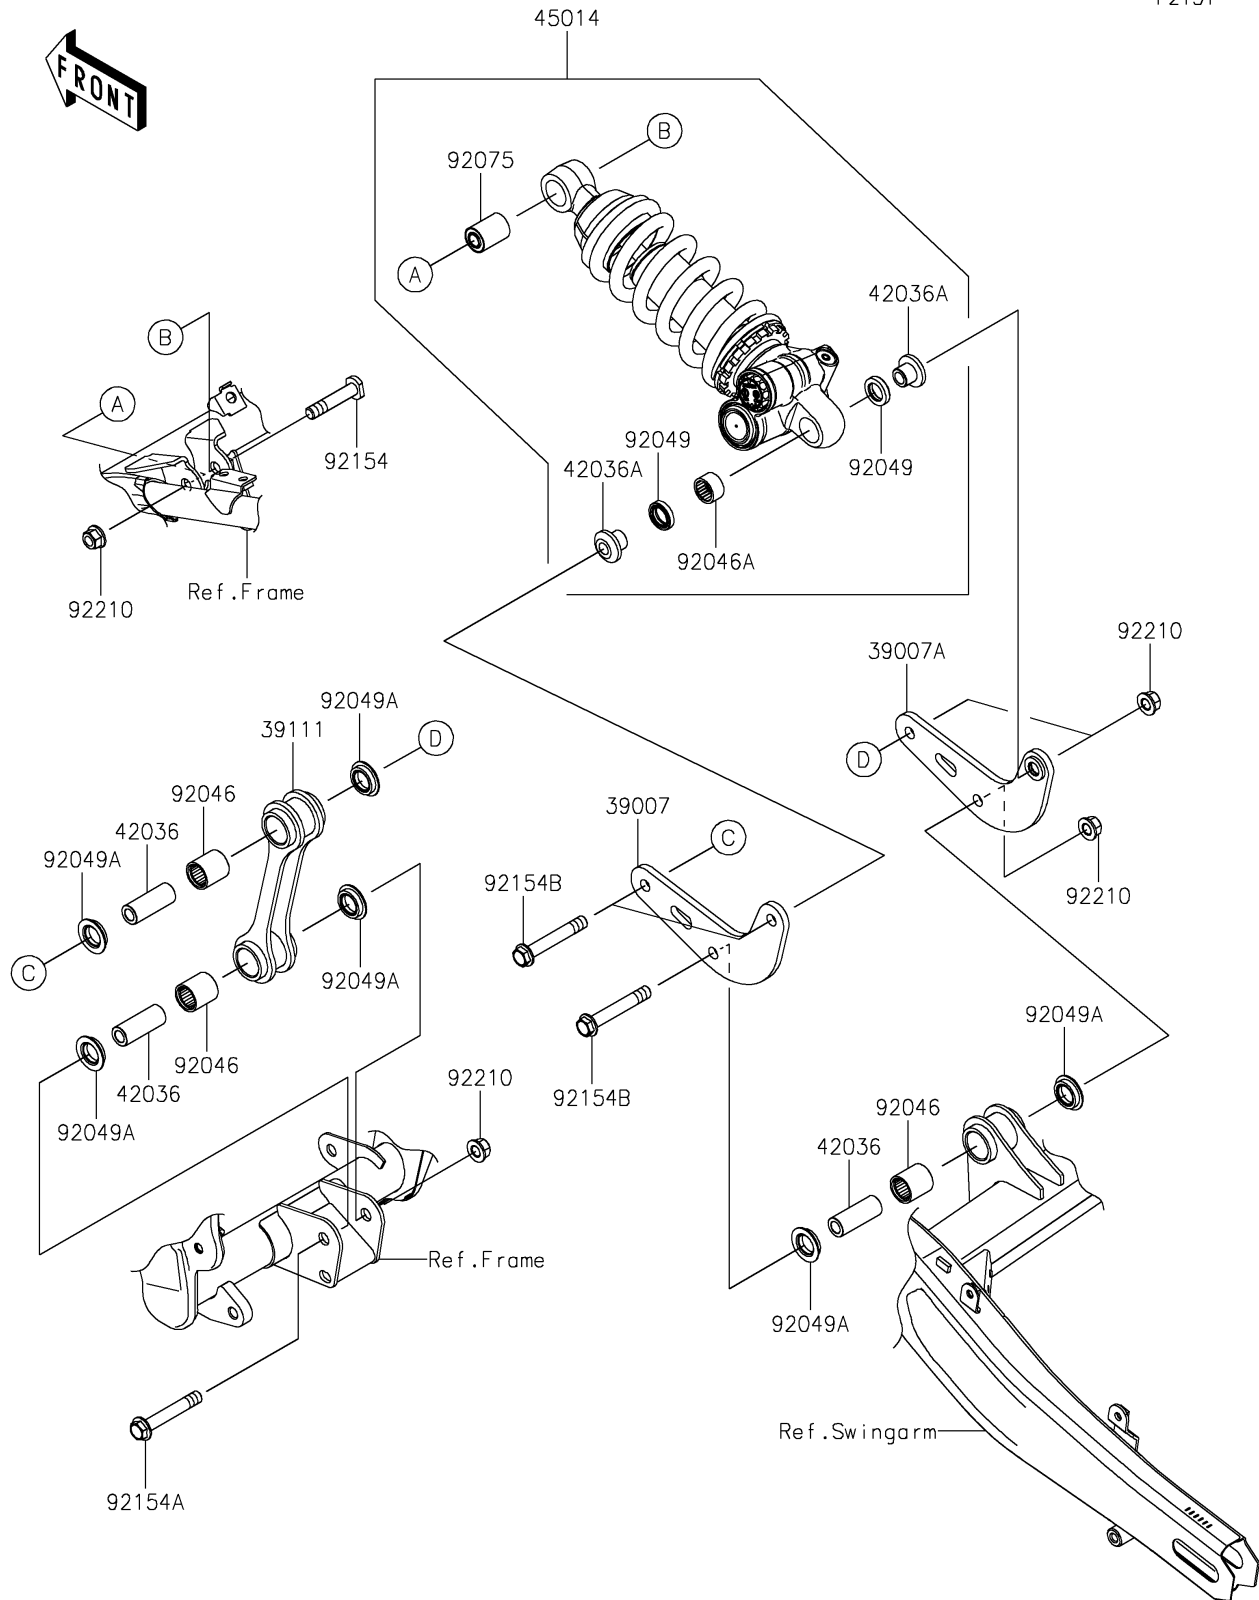

2024 Ninja ZX-4RR PARTS DIAGRAM

Suspension/Shock Absorber

F2151

2024 Ninja ZX-4RR PARTS LIST

Suspension/Shock Absorber

ITEM NAME	PART NUMBER	QUANTITY
ARM-SUSP,LH (Ref # 39007)	39007-0475	1
ARM-SUSP,RH (Ref # 39007A)	39007-0476	1
ROD-TIE (Ref # 39111)	39111-0392	1
SLEEVE,10.1X17X44.5 (Ref # 42036)	42036-0718	3
SLEEVE (Ref # 42036A)	42036-0789	2
SHOCKABSORBER (Ref # 45014)	45014-0736	1
BEARING-NEEDLE,SFYZM172425 (Ref # 92046)	92046-1273	3
BEARING-NEEDLE,7E-HVS16X22X12 (Ref # 92046A)	92046-1301	1
SEAL-OIL (Ref # 92049)	92049-0792	2
SEAL-OIL,MHA17245.7F (Ref # 92049A)	92049-0850	6
DAMPER,SHOCKABSORBER (Ref # 92075)	92075-1426	1
BOLT,10X50 (Ref # 92154)	92154-2165	1
BOLT,FLANGED,10X63 (Ref # 92154A)	92154-4256	1
BOLT,FLANGED,10X70 (Ref # 92154B)	92154-4434	3
NUT,LOCK,FLANGED,10MM (Ref # 92210)	92210-1139	5