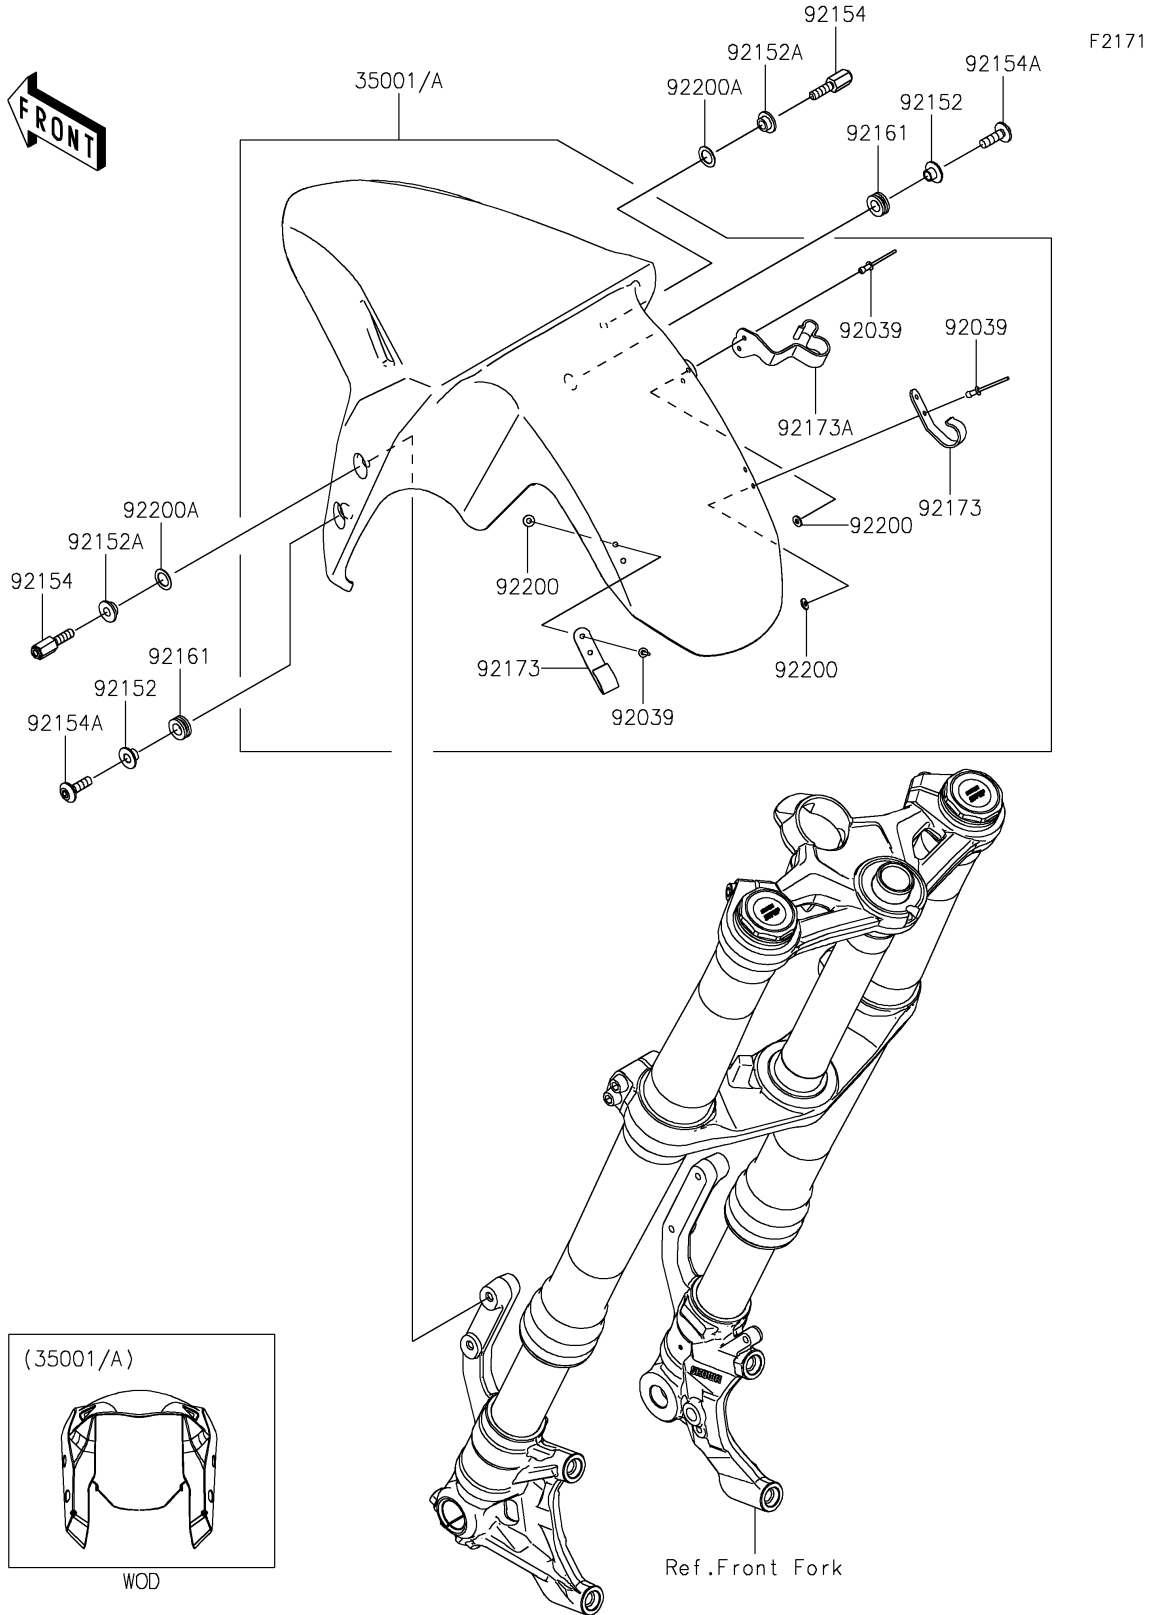

2023 Ninja® ZX-4RR PARTS DIAGRAM

Front Fender(s)

2023 Ninja® ZX-4RR PARTS LIST

Front Fender(s)

ITEM NAME	PART NUMBER	QUANTITY
FENDER-ASSY-FRONT,L.GREEN (Ref # 35001A)	35001-0089-777	1
RIVET,3.2X9.5 (Ref # 92039)	92039-0752	6
COLLAR,6.3X8.3X16 (Ref # 92152)	92152-1602	2
COLLAR,6.5X10X5.9 (Ref # 92152A)	92152-2486	2
BOLT,6X20,WHITE (Ref # 92154)	92154-0884	2
BOLT,SOCKET,6X20 (Ref # 92154A)	92154-0918	2
DAMPER,8.3X16X6.4 (Ref # 92161)	92161-1848	2
CLAMP (Ref # 92173)	92173-2521	2
CLAMP (Ref # 92173A)	92173-2657	1
WASHER,3.5X8X1 (Ref # 92200)	92200-1251	6
WASHER,10.4X15.9X0.5 (Ref # 92200A)	92200-2525	2