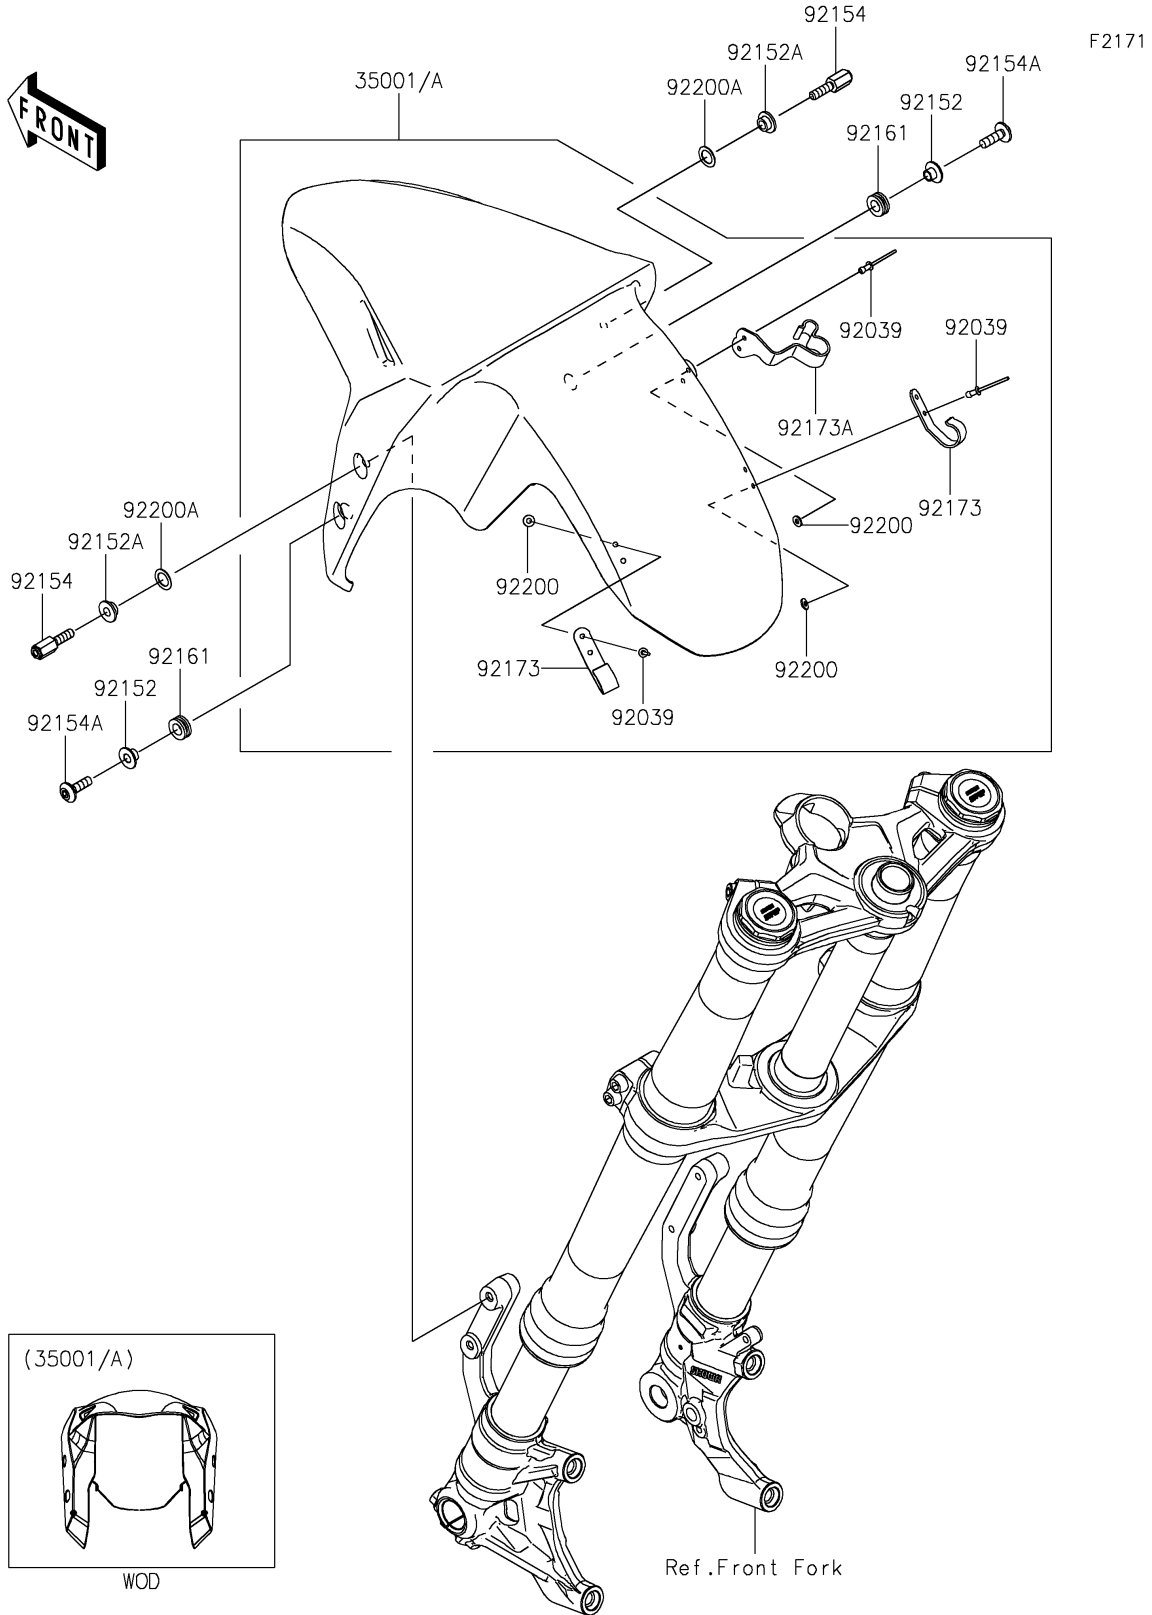

2024 Ninja ZX-4RR PARTS DIAGRAM

Front Fender(s)

2024 Ninja ZX-4RR PARTS LIST

Front Fender(s)

ITEM NAME	PART NUMBER	QUANTITY
FENDER-ASSY-FRONT,L.GREEN (Ref # 35001A)	35001-0089-777	1
RIVET,3.2X9.5 (Ref # 92039)	92039-0752	6
COLLAR,6.3X8.3X16 (Ref # 92152)	92152-1602	2
COLLAR,6.5X10X5.9 (Ref # 92152A)	92152-2486	2
BOLT,6X20,WHITE (Ref # 92154)	92154-0884	2
BOLT,SOCKET,6X20 (Ref # 92154A)	92154-0918	2
DAMPER,8.3X16X6.4 (Ref # 92161)	92161-1848	2
CLAMP (Ref # 92173)	92173-2521	2
CLAMP (Ref # 92173A)	92173-2657	1
WASHER,3.5X8X1 (Ref # 92200)	92200-1251	6
WASHER,10.4X15.9X0.5 (Ref # 92200A)	92200-2525	2