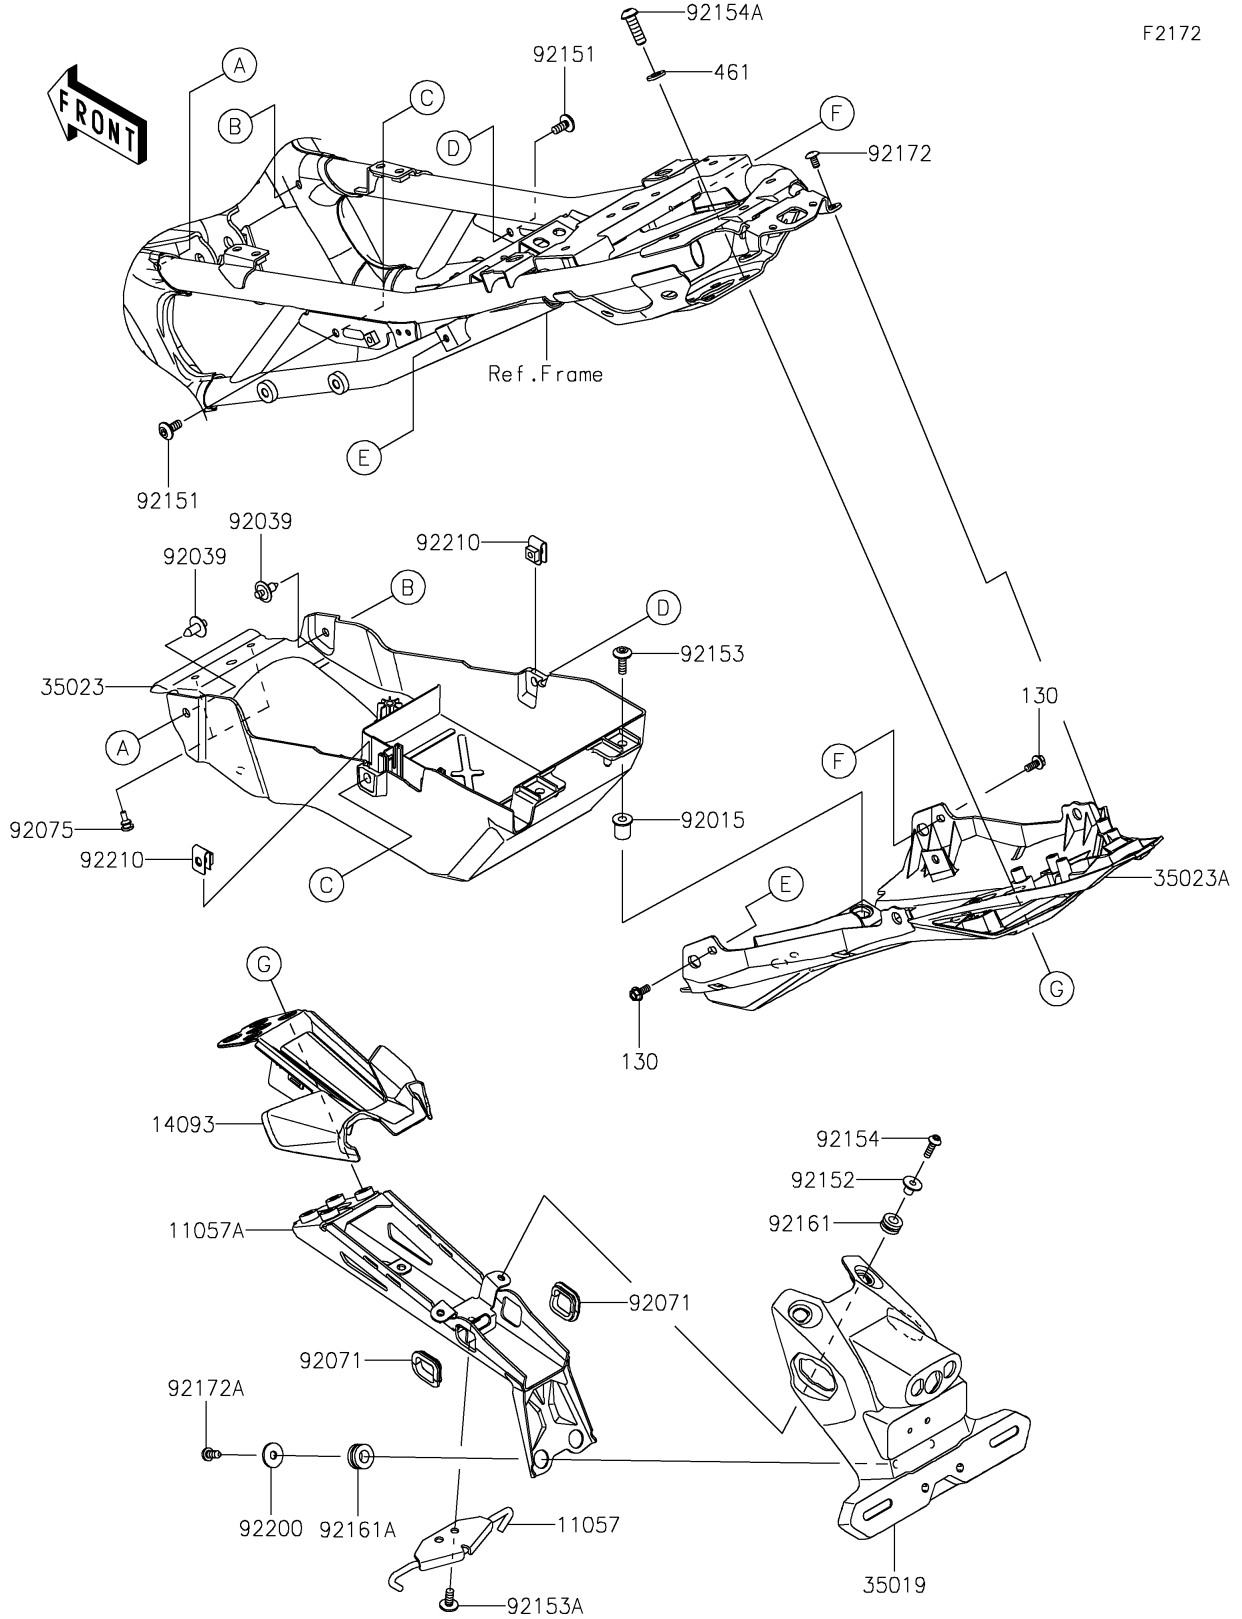

2023 Ninja® ZX-4RR PARTS DIAGRAM

Rear Fender(s)

2023 Ninja® ZX-4RR PARTS LIST

Rear Fender(s)

ITEM NAME	PART NUMBER	QUANTITY
BRACKET,HOOK (Ref # 11057)	11057-2916	1
BRACKET,FLAP (Ref # 11057A)	11057-7472	1
COVER,FLAP (Ref # 14093)	14093-0960	1
FLAP (Ref # 35019)	35019-0670	1
FENDER-REAR,FR (Ref # 35023)	35023-0465	1
FENDER-REAR,RR (Ref # 35023A)	35023-0492	1
NUT (Ref # 92015)	92015-1700	2
RIVET (Ref # 92039)	92039-1289	2
GROMMET (Ref # 92071)	92071-0819	2
DAMPER,6X10X15 (Ref # 92075)	92075-1808	2
BOLT,SOCKET,6X14 (Ref # 92151)	92151-1654	2
COLLAR (Ref # 92152)	92152-2761	2
BOLT,6X18 (Ref # 92153)	92153-0816	2
BOLT,SOCKET,6X14 (Ref # 92153A)	92153-1361	2
BOLT,SOCKET,5X16 (Ref # 92154)	92154-1701	2
BOLT,SOCKET,8X25 (Ref # 92154A)	92154-4432	4
DAMPER (Ref # 92161)	92161-0056	2
DAMPER,10X20X8.8 (Ref # 92161A)	92161-1664	2
SCREW,5X12 (Ref # 92172)	92172-0821	2
SCREW,TAPPING,6X14 (Ref # 92172A)	92172-0856	2
WASHER,6.5X20X1.6 (Ref # 92200)	92200-1962	2
NUT,6MM (Ref # 92210)	92210-0218	2
BOLT-FLANGED,5X12 (Ref # 130)	130BB0512	2
WASHER-SPRING,8MM (Ref # 461)	461DA0800	4