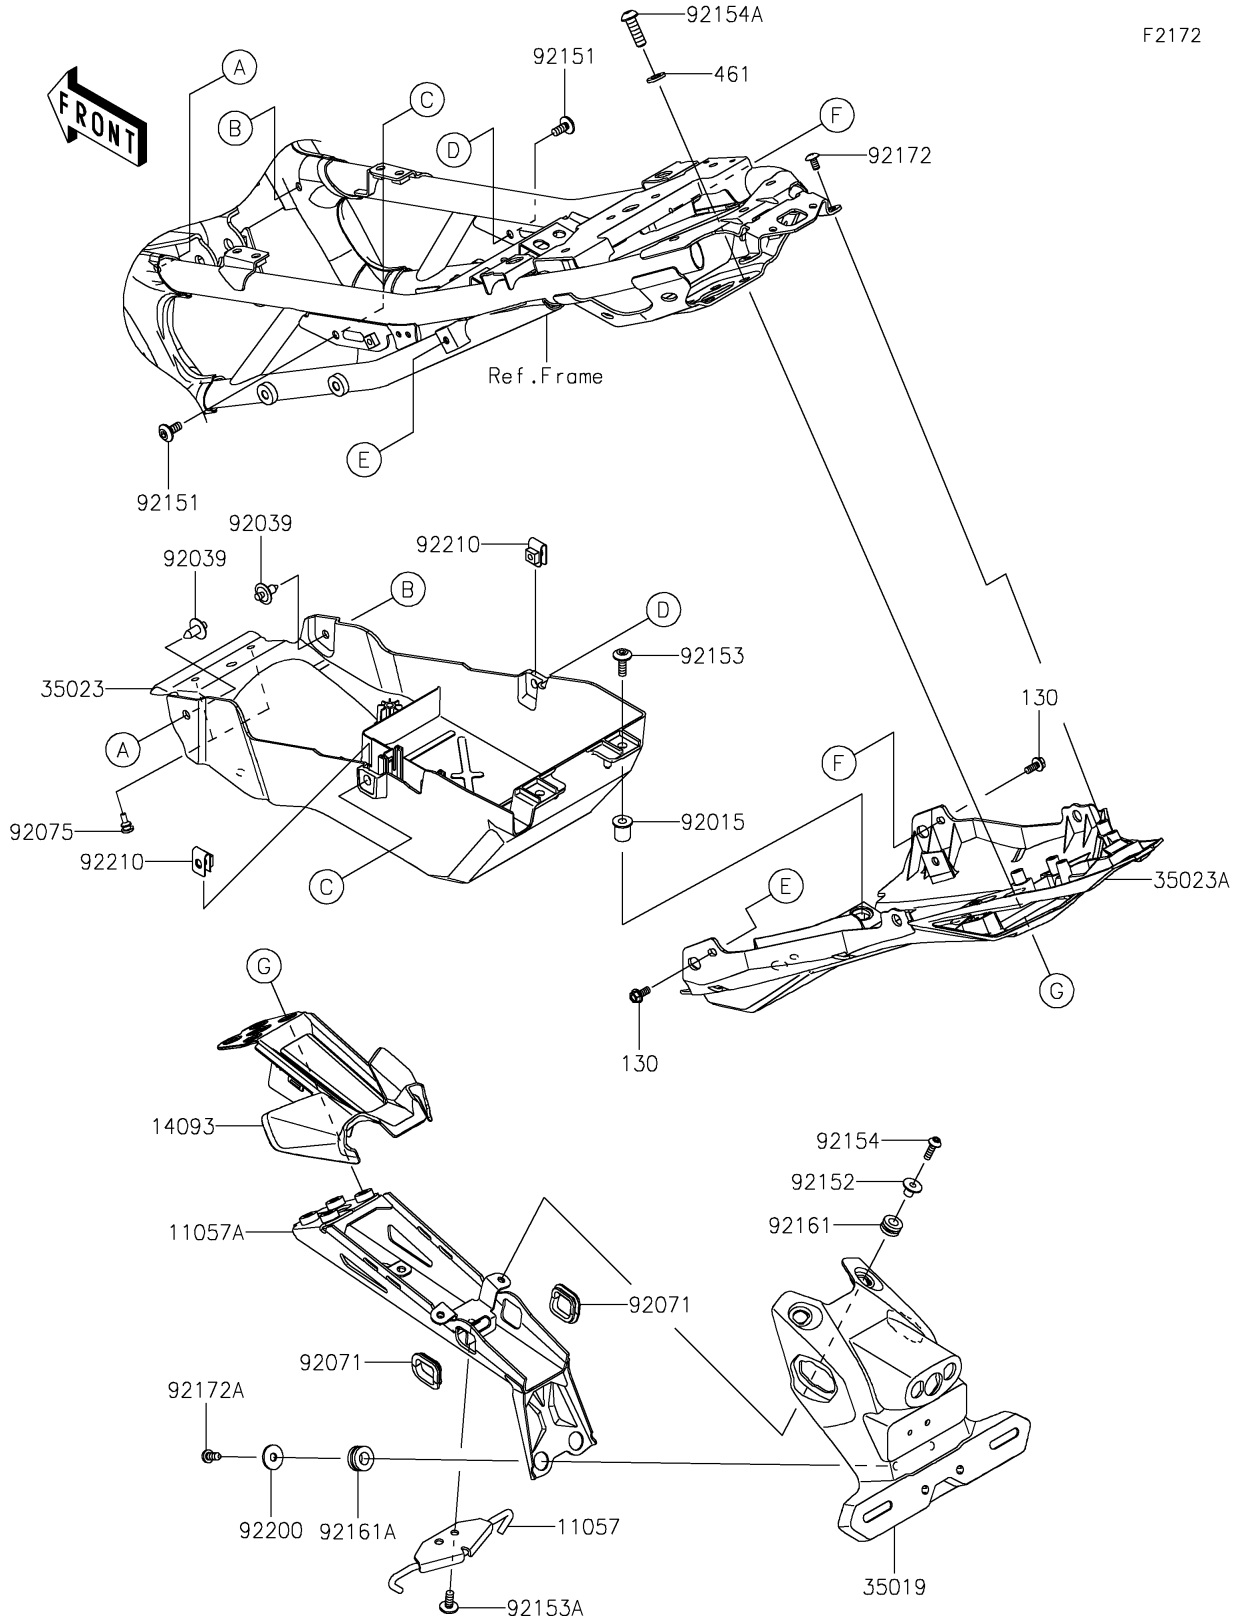

2023 Ninja® ZX-4RR PARTS DIAGRAM

Rear Fender(s)

2023 Ninja® ZX-4RR PARTS LIST

Rear Fender(s)

ITEM NAME	PART NUMBER	QUANTITY
BRACKET,HOOK (Ref # 11057)	11057-2916	1
BRACKET,FLAP (Ref # 11057A)	11057-7472	1
COVER,FLAP (Ref # 14093)	14093-0960	1
FLAP (Ref # 35019)	35019-0670	1
FENDER-REAR,FR (Ref # 35023)	35023-0465	1
FENDER-REAR,RR (Ref # 35023A)	35023-0492	1
NUT (Ref # 92015)	92015-1700	2
RIVET (Ref # 92039)	92039-1289	2
GROMMET (Ref # 92071)	92071-0819	2
DAMPER,6X10X15 (Ref # 92075)	92075-1808	2
BOLT,SOCKET,6X14 (Ref # 92151)	92151-1654	2
COLLAR (Ref # 92152)	92152-2761	2
BOLT,6X18 (Ref # 92153)	92153-0816	2
BOLT,SOCKET,6X14 (Ref # 92153A)	92153-1361	2
BOLT,SOCKET,5X16 (Ref # 92154)	92154-1701	2
BOLT,SOCKET,8X25 (Ref # 92154A)	92154-4432	4
DAMPER (Ref # 92161)	92161-0056	2
DAMPER,10X20X8.8 (Ref # 92161A)	92161-1664	2
SCREW,5X12 (Ref # 92172)	92172-0821	2
SCREW,TAPPING,6X14 (Ref # 92172A)	92172-0856	2
WASHER,6.5X20X1.6 (Ref # 92200)	92200-1962	2
NUT,6MM (Ref # 92210)	92210-0218	2
BOLT-FLANGED,5X12 (Ref # 130)	130BB0512	2
WASHER-SPRING,8MM (Ref # 461)	461DA0800	4