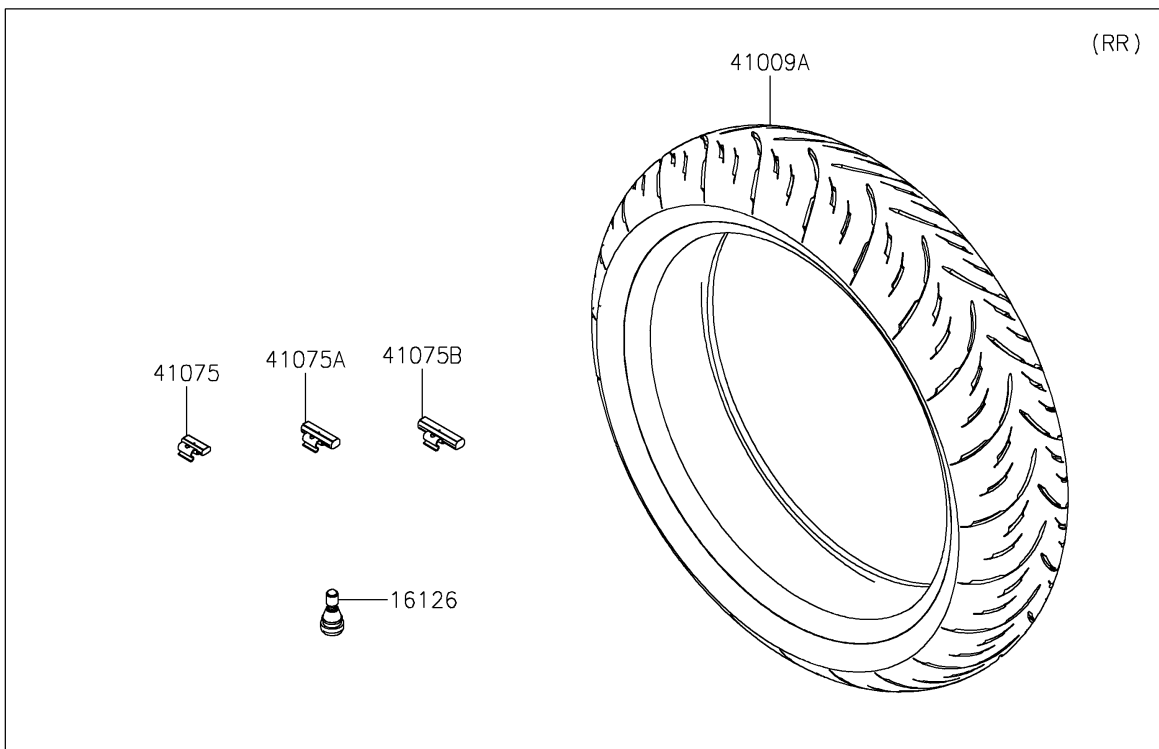

2023 Ninja® ZX-4RR PARTS DIAGRAM

Tires

F2210

2023 Ninja® ZX-4RR PARTS LIST

Tires

ITEM NAME	PART NUMBER	QUANTITY
VALVE,TIRE (Ref # 16126)	16126-0770	2
TIRE,FR,120/70ZR17 58W,GPR-300 (Ref # 41009)	41009-0896	1
TIRE,RR,160/60ZR17 69W,GPR-300 (Ref # 41009A)	41009-0897	1
BALANCER-WHEEL,10G,SILVER (Ref # 41075)	41075-0007	AR
BALANCER-WHEEL,20G,SILVER (Ref # 41075A)	41075-0008	AR
BALANCER-WHEEL,30G,SILVER (Ref # 41075B)	41075-0009	AR