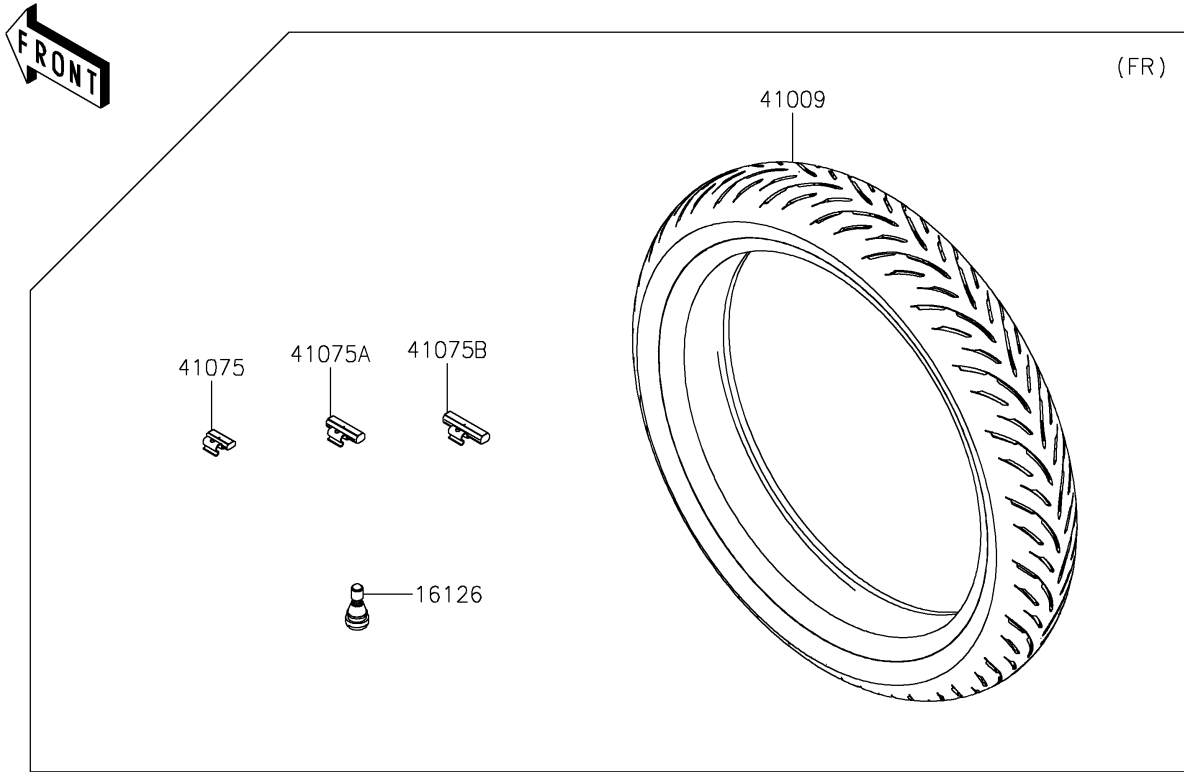

# 2023 Ninja® ZX-4RR PARTS DIAGRAM

Tires

F2210

### Tires

ITEM NAME	PART NUMBER	QUANTITY
VALVE,TIRE (Ref # 16126)	16126-0770	2
TIRE,FR,120/70ZR17 58W,GPR-300 (Ref # 41009)	41009-0896	1
TIRE,RR,160/60ZR17 69W,GPR-300 (Ref # 41009A)	41009-0897	1
BALANCER-WHEEL,10G,SILVER (Ref # 41075)	41075-0007	AR
BALANCER-WHEEL,20G,SILVER (Ref # 41075A)	41075-0008	AR
BALANCER-WHEEL,30G,SILVER (Ref # 41075B)	41075-0009	AR