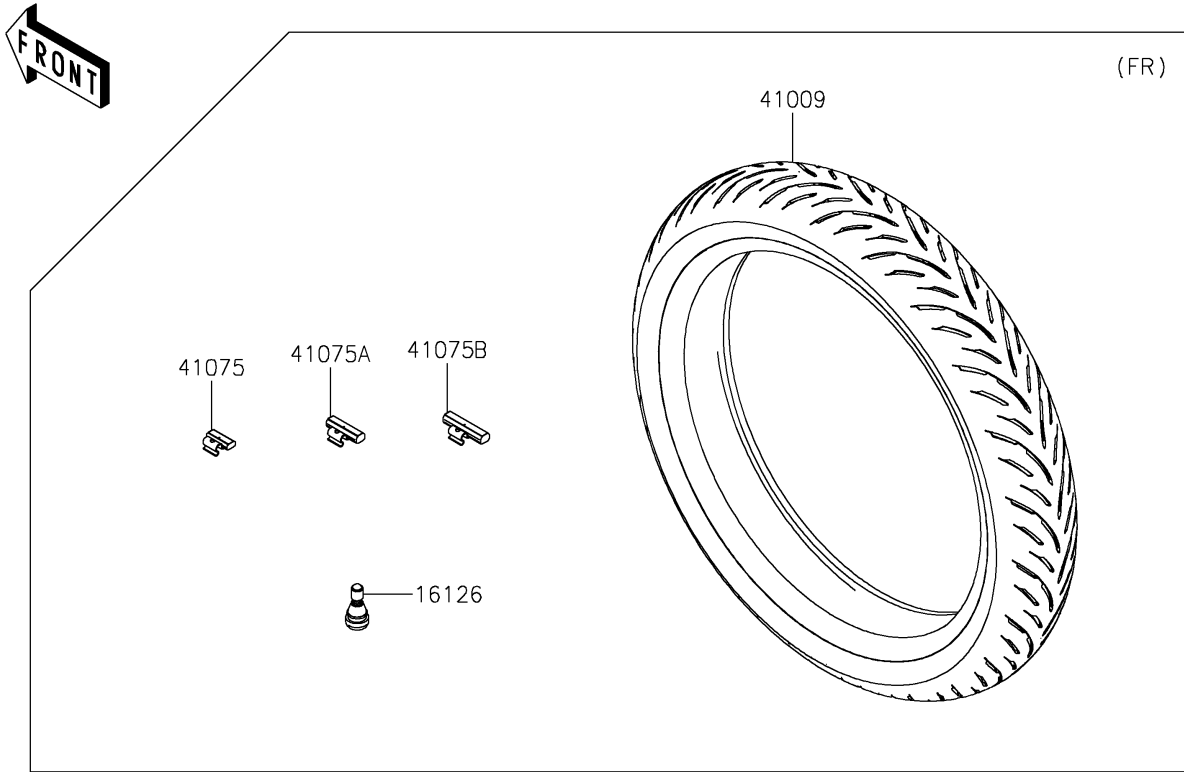

2023 Ninja® ZX-4RR PARTS DIAGRAM

Tires

F2210

2023 Ninja® ZX-4RR PARTS LIST

Tires

ITEM NAME	PART NUMBER	QUANTITY
VALVE,TIRE (Ref # 16126)	16126-0770	2
TIRE,FR,120/70ZR17 58W,GPR-300 (Ref # 41009)	41009-0896	1
TIRE,RR,160/60ZR17 69W,GPR-300 (Ref # 41009A)	41009-0897	1
BALANCER-WHEEL,10G,SILVER (Ref # 41075)	41075-0007	AR
BALANCER-WHEEL,20G,SILVER (Ref # 41075A)	41075-0008	AR
BALANCER-WHEEL,30G,SILVER (Ref # 41075B)	41075-0009	AR