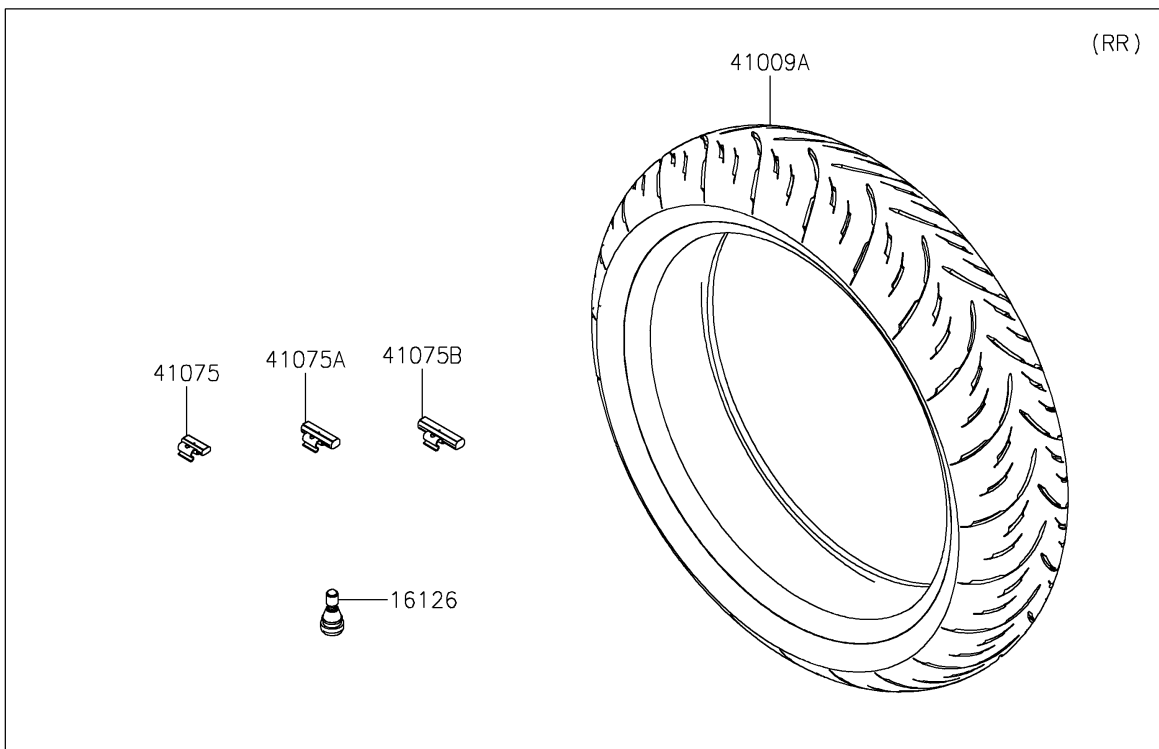

# 2023 Ninja® ZX-4RR PARTS DIAGRAM

Tires

F2210

### Tires

ITEM NAME	PART NUMBER	QUANTITY
VALVE,TIRE (Ref # 16126)	16126-0770	2
TIRE,FR,120/70ZR17 58W,GPR-300 (Ref # 41009)	41009-0896	1
TIRE,RR,160/60ZR17 69W,GPR-300 (Ref # 41009A)	41009-0897	1
BALANCER-WHEEL,10G,SILVER (Ref # 41075)	41075-0007	AR
BALANCER-WHEEL,20G,SILVER (Ref # 41075A)	41075-0008	AR
BALANCER-WHEEL,30G,SILVER (Ref # 41075B)	41075-0009	AR