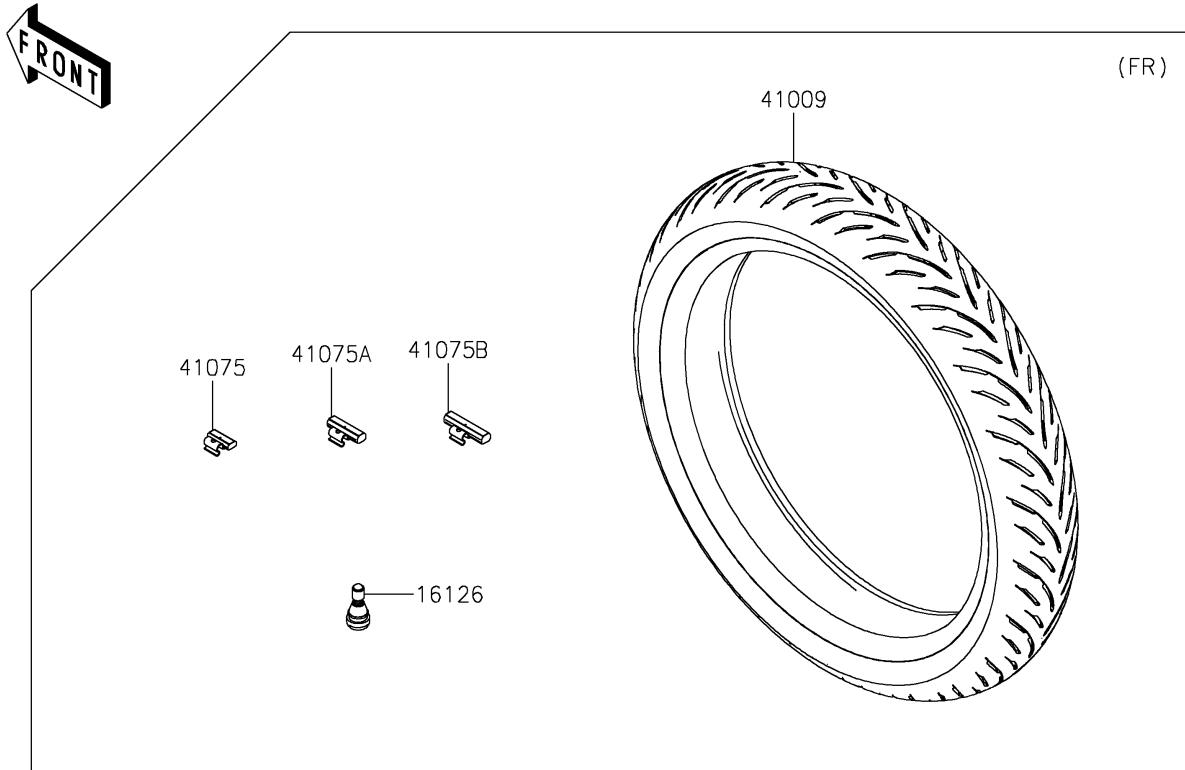

2024 NINJA® ZX™-4RR 40th ANNIVERSARY EDITION ABS PARTS DIAGRAM

F2210

2024 NINJA® ZX™-4RR 40th ANNIVERSARY EDITION ABS PARTS LIST

Tires

ITEM NAME	PART NUMBER	QUANTITY
VALVE,TIRE (Ref # 16126)	16126-0770	2
TIRE,FR,120/70ZR17 58W,GPR-300 (Ref # 41009)	41009-0896	1
TIRE,RR,160/60ZR17 69W,GPR-300 (Ref # 41009A)	41009-0897	1
BALANCER-WHEEL,10G,SILVER (Ref # 41075)	41075-0007	AR
BALANCER-WHEEL,20G,SILVER (Ref # 41075A)	41075-0008	AR
BALANCER-WHEEL,30G,SILVER (Ref # 41075B)	41075-0009	AR