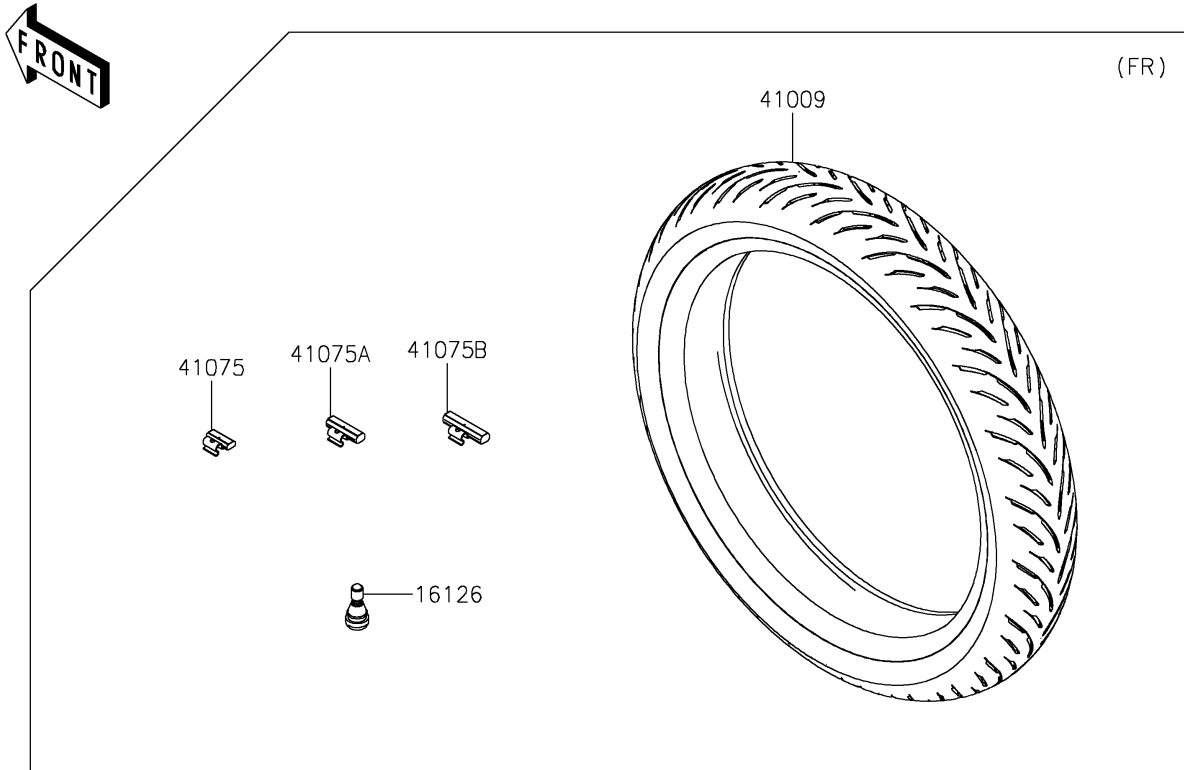

2024 NINJA® ZX™ -4RR 40th ANNIVERSARY EDITION ABS PARTS DIAGRAM

F2210

2024 NINJA® ZX™-4RR 40th ANNIVERSARY EDITION ABS PARTS LIST

Tires

ITEM NAME	PART NUMBER	QUANTITY
VALVE,TIRE (Ref # 16126)	16126-0770	2
TIRE,FR,120/70ZR17 58W,GPR-300 (Ref # 41009)	41009-0896	1
TIRE,RR,160/60ZR17 69W,GPR-300 (Ref # 41009A)	41009-0897	1
BALANCER-WHEEL,10G,SILVER (Ref # 41075)	41075-0007	AR
BALANCER-WHEEL,20G,SILVER (Ref # 41075A)	41075-0008	AR
BALANCER-WHEEL,30G,SILVER (Ref # 41075B)	41075-0009	AR