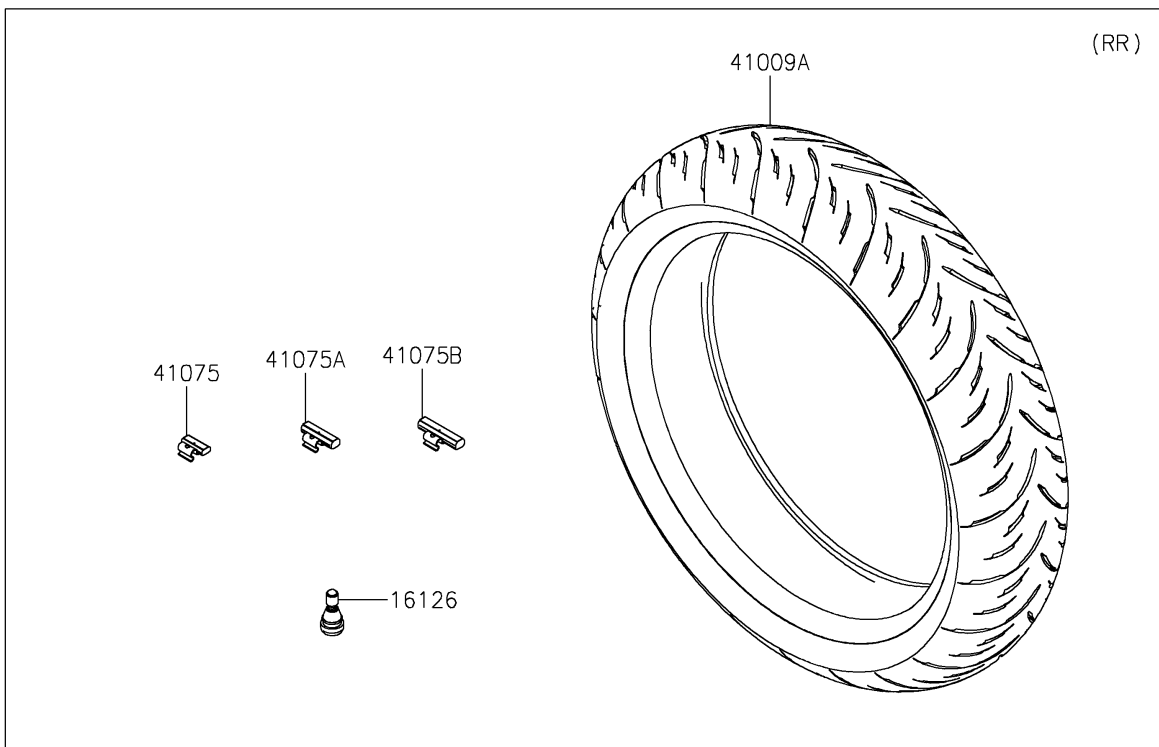

2024 NINJA® ZX™ -4RR 40th ANNIVERSARY EDITION ABS PARTS DIAGRAM

F2210

2024 NINJA® ZX™-4RR 40th ANNIVERSARY EDITION ABS PARTS LIST

Tires

ITEM NAME	PART NUMBER	QUANTITY
VALVE,TIRE (Ref # 16126)	16126-0770	2
TIRE,FR,120/70ZR17 58W,GPR-300 (Ref # 41009)	41009-0896	1
TIRE,RR,160/60ZR17 69W,GPR-300 (Ref # 41009A)	41009-0897	1
BALANCER-WHEEL,10G,SILVER (Ref # 41075)	41075-0007	AR
BALANCER-WHEEL,20G,SILVER (Ref # 41075A)	41075-0008	AR
BALANCER-WHEEL,30G,SILVER (Ref # 41075B)	41075-0009	AR