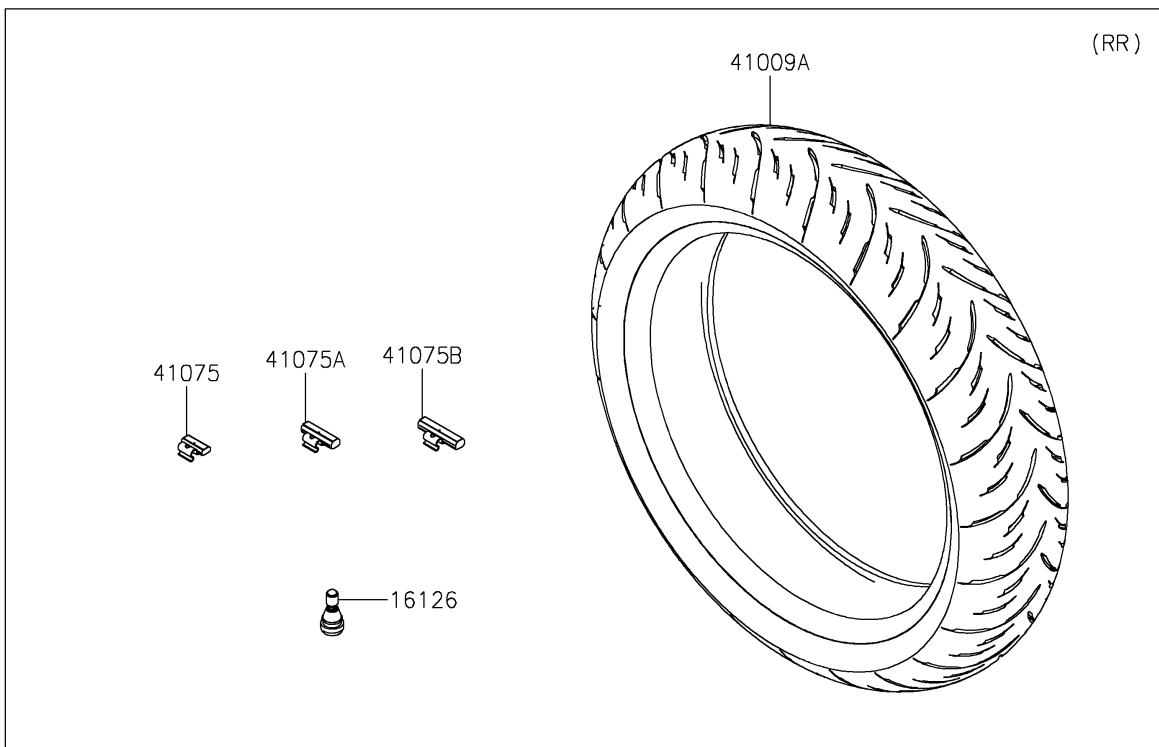

2024 NINJA® ZX™-4RR 40th ANNIVERSARY EDITION ABS PARTS DIAGRAM

F2210

2024 NINJA® ZX™-4RR 40th ANNIVERSARY EDITION ABS PARTS LIST

Tires

ITEM NAME	PART NUMBER	QUANTITY
VALVE,TIRE (Ref # 16126)	16126-0770	2
TIRE,FR,120/70ZR17 58W,GPR-300 (Ref # 41009)	41009-0896	1
TIRE,RR,160/60ZR17 69W,GPR-300 (Ref # 41009A)	41009-0897	1
BALANCER-WHEEL,10G,SILVER (Ref # 41075)	41075-0007	AR
BALANCER-WHEEL,20G,SILVER (Ref # 41075A)	41075-0008	AR
BALANCER-WHEEL,30G,SILVER (Ref # 41075B)	41075-0009	AR