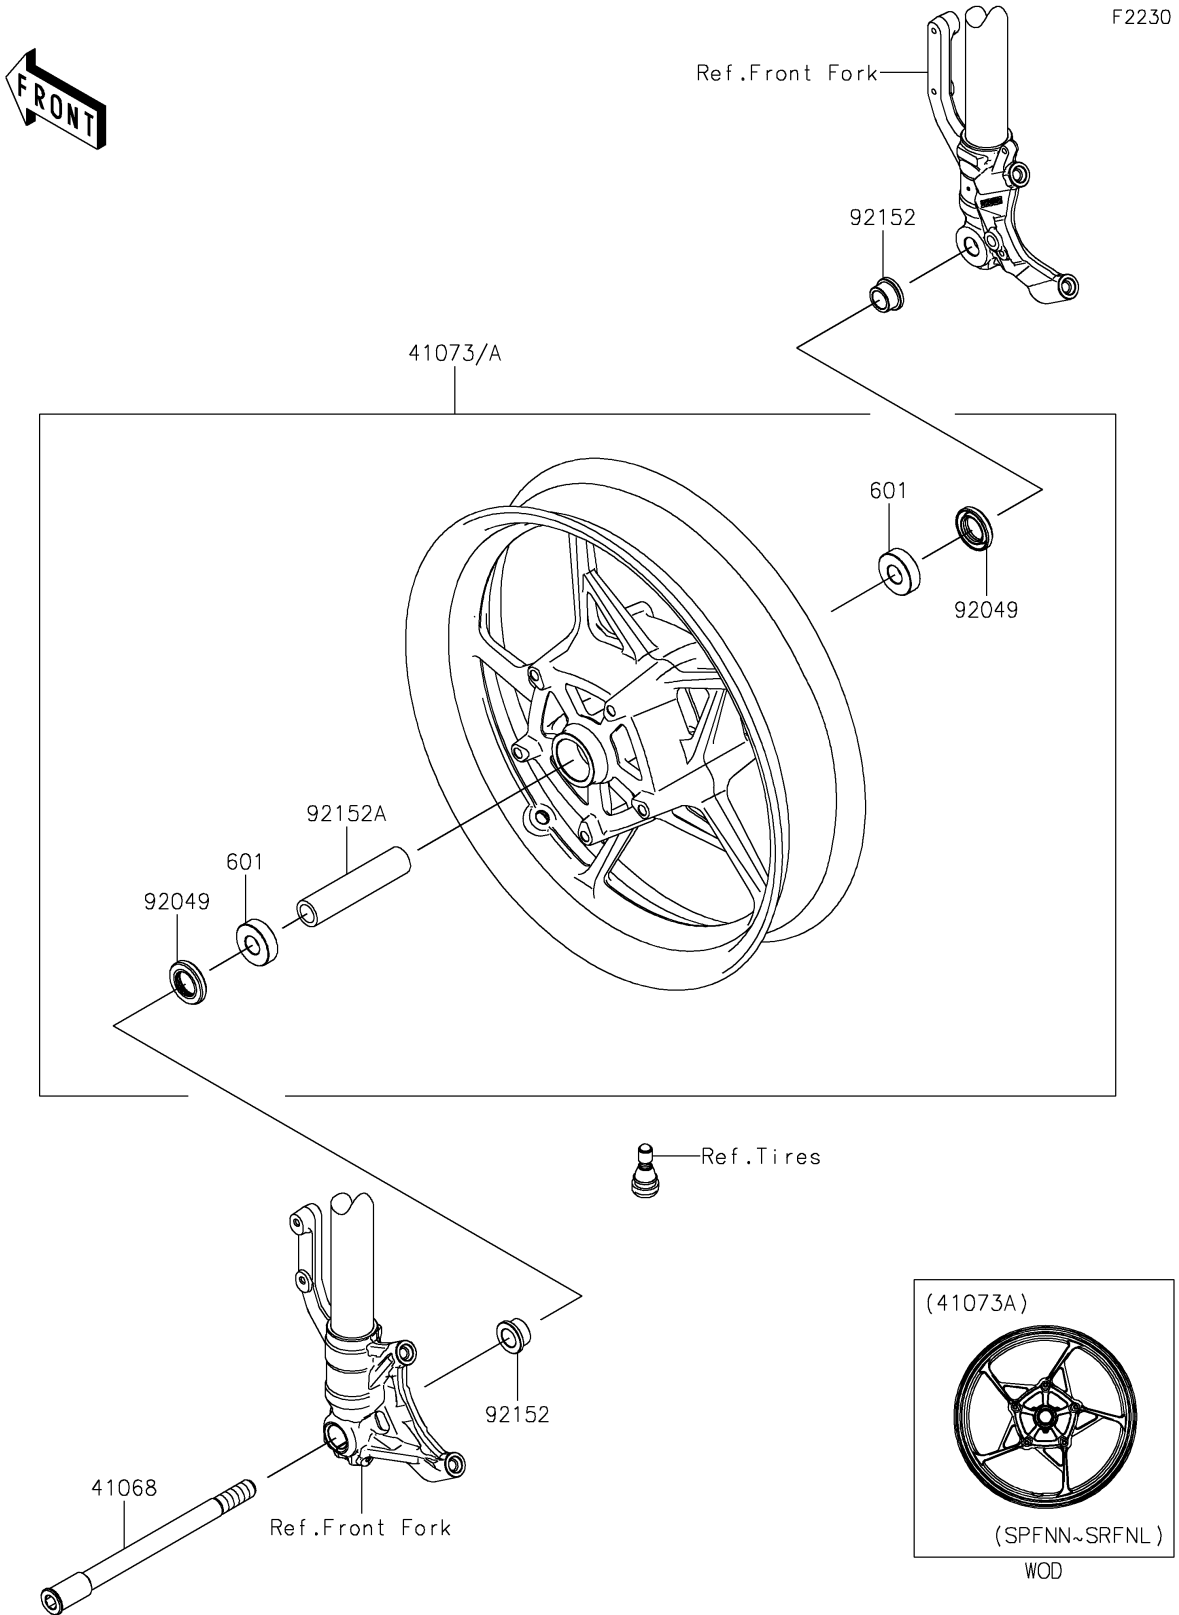

2023 Ninja® ZX-4RR PARTS DIAGRAM

Front Wheel

2023 Ninja® ZX-4RR PARTS LIST

Front Wheel

ITEM NAME	PART NUMBER	QUANTITY
AXLE,FR (Ref # 41068)	41068-0651	1
WHEEL-ASSY,FR,G.BLACK (Ref # 41073A)	41073-0832-QT	1
SEAL-OIL,23X40X7 (Ref # 92049)	92049-0801	2
COLLAR,17X30X15.5 (Ref # 92152)	92152-2386	2
COLLAR,17.2X25X115 (Ref # 92152A)	92152-2875	1
BEARING-BALL,#6203UUC3 (Ref # 601)	601B6203UU	2