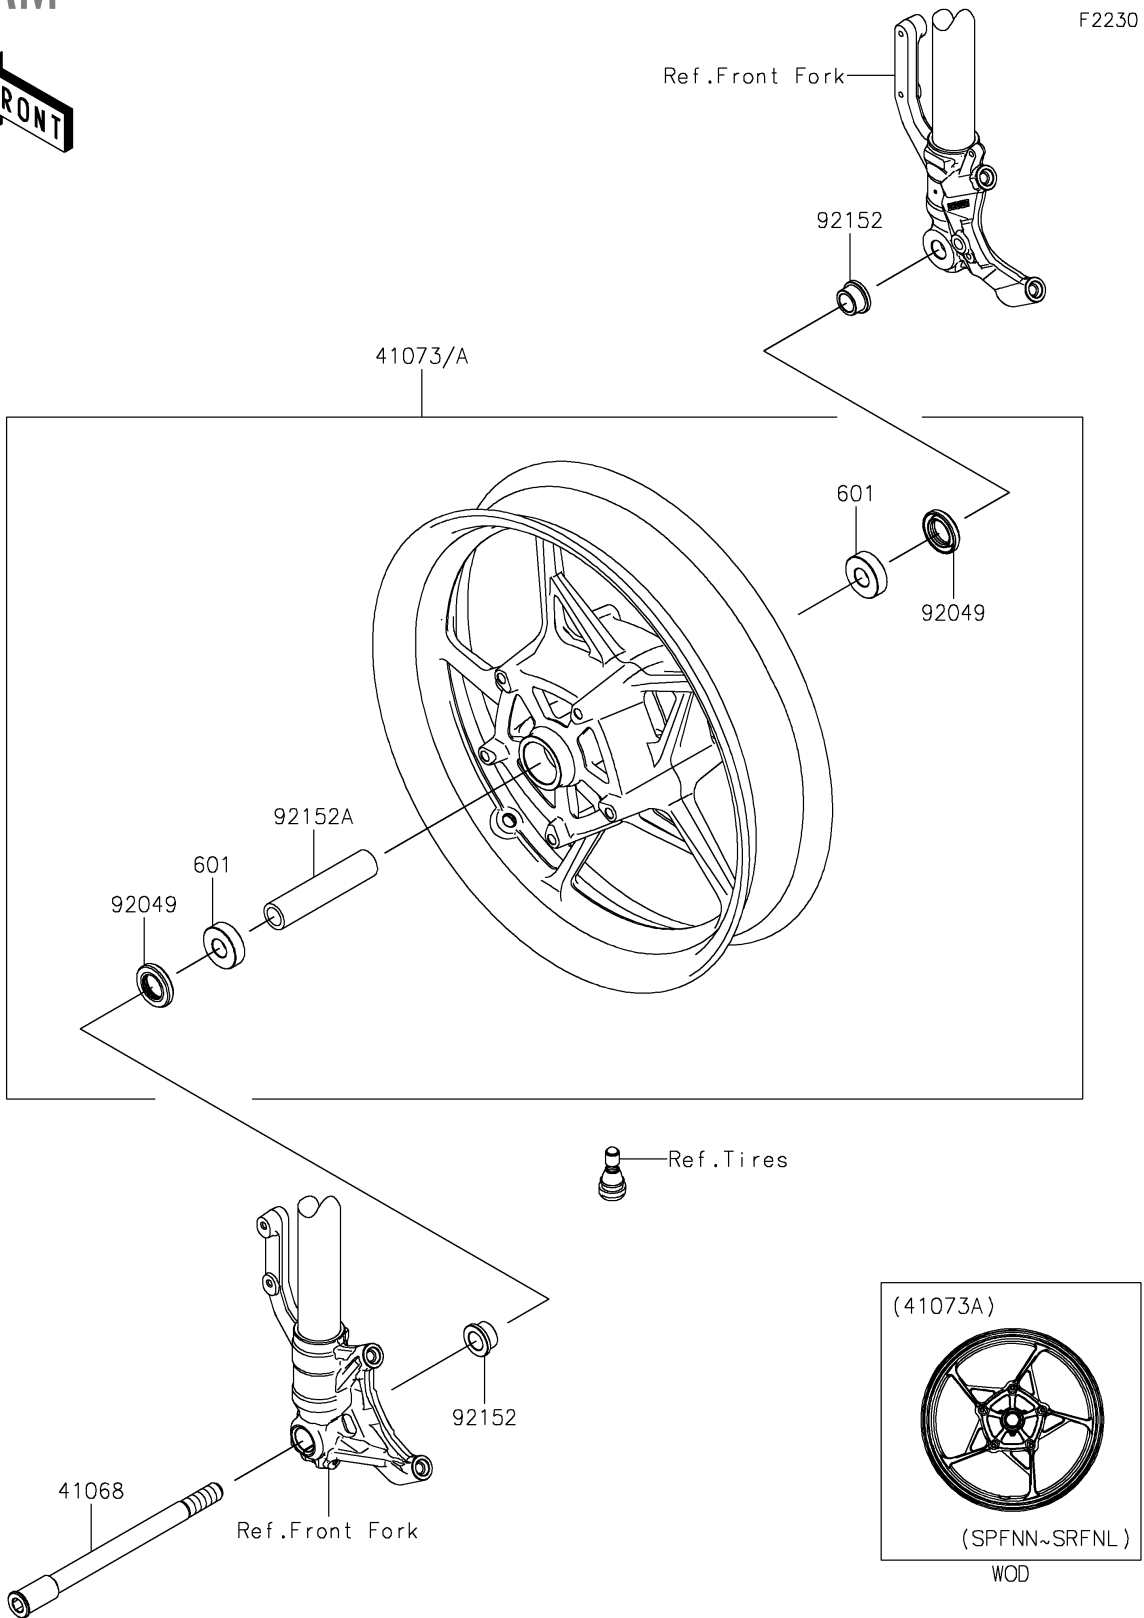

2024 NINJA® ZX™-4RR 40th ANNIVERSARY EDITION ABS PARTS DIAGRAM

2024 NINJA® ZX™-4RR 40th ANNIVERSARY EDITION ABS PARTS LIST

Front Wheel

ITEM NAME	PART NUMBER	QUANTITY
AXLE,FR (Ref # 41068)	41068-0651	1
WHEEL-ASSY,FR,L.GREEN (Ref # 41073)	41073-0832-710	1
SEAL-OIL,23X40X7 (Ref # 92049)	92049-0801	2
COLLAR,17X30X15.5 (Ref # 92152)	92152-2386	2
COLLAR,17.2X25X115 (Ref # 92152A)	92152-2875	1
BEARING-BALL,#6203UUC3 (Ref # 601)	601B6203UU	2