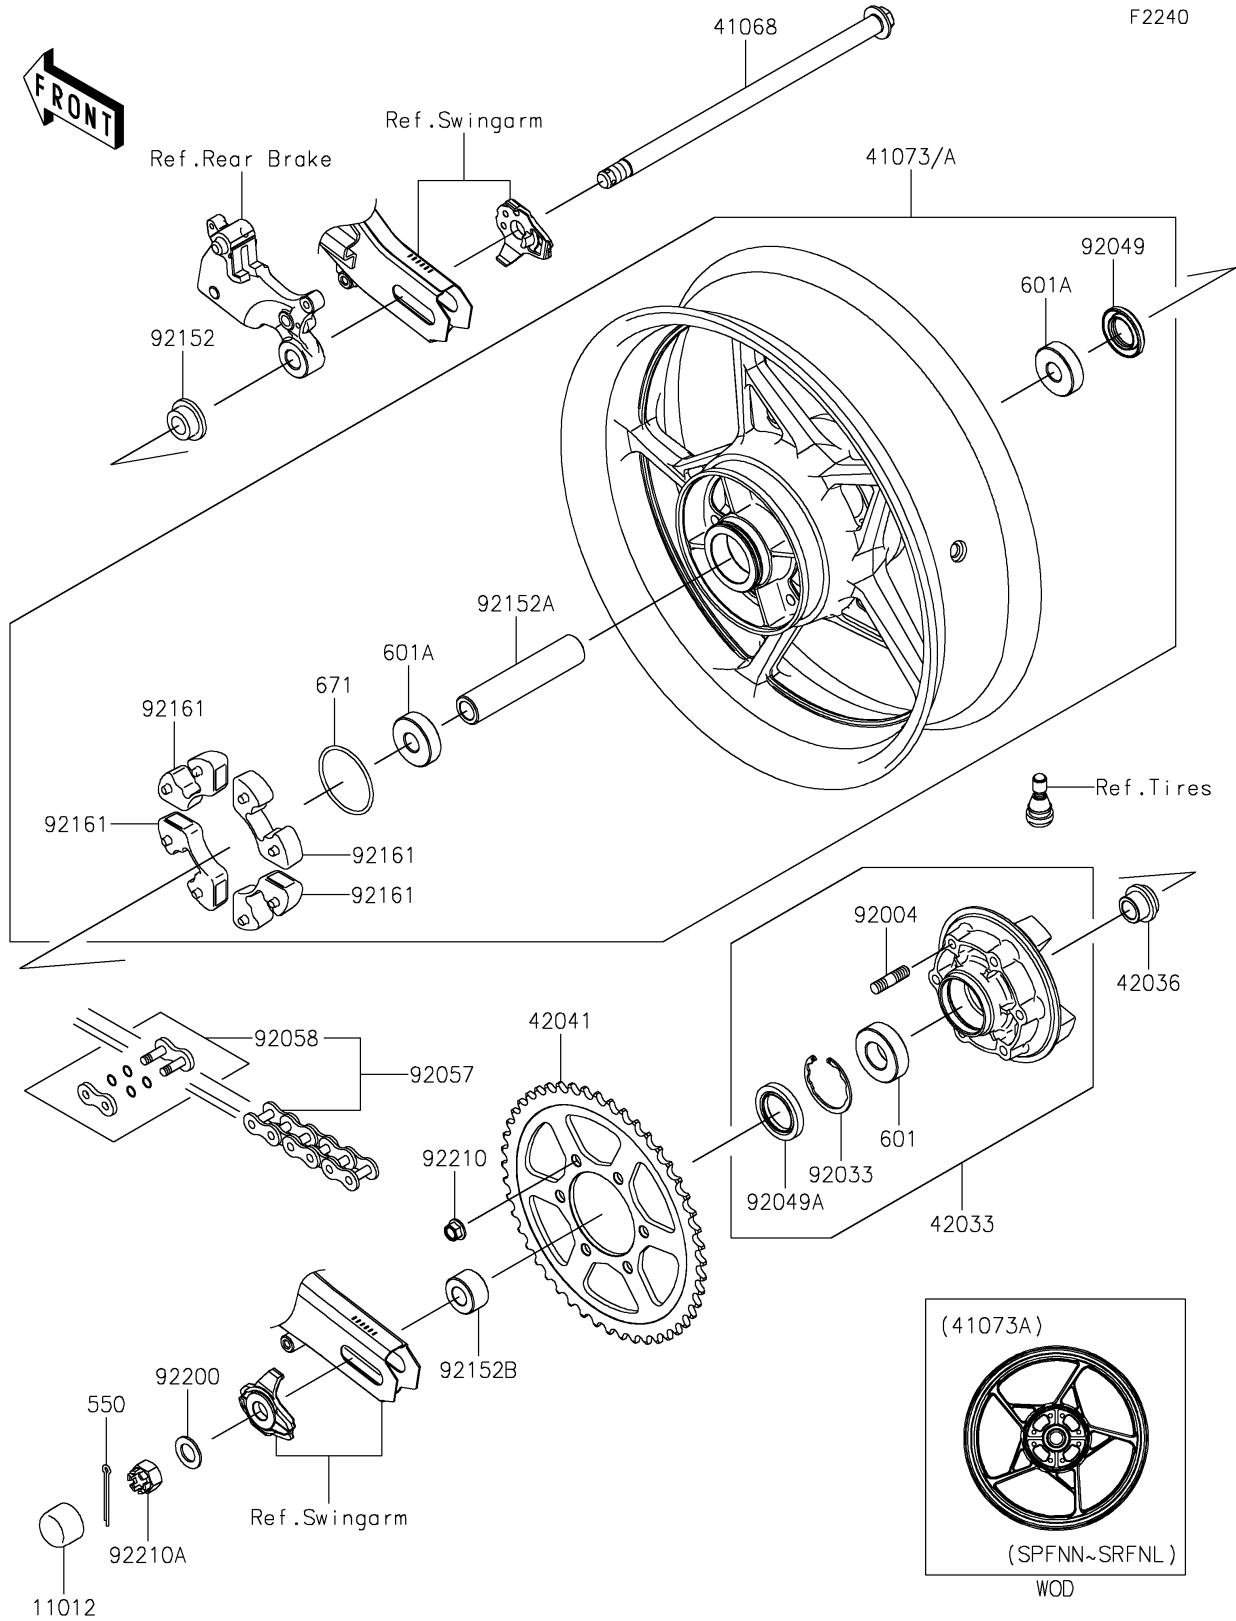

2023 Ninja® ZX-4RR PARTS DIAGRAM

Rear Wheel/Chain

2023 Ninja® ZX-4RR PARTS LIST

Rear Wheel/Chain

ITEM NAME	PART NUMBER	QUANTITY
CAP,AXLE NUT (Ref # 11012)	11012-1592	1
AXLE,RR (Ref # 41068)	41068-0652	1
WHEEL-ASSY,RR,G.BLACK (Ref # 41073A)	41073-0833-QT	1
COUPLING-ASSY,RR HUB (Ref # 42033)	42033-0570	1
SLEEVE (Ref # 42036)	42036-0874	1
SPROCKET-HUB,48T (Ref # 42041)	42041-0178	1
STUD,10X19 (Ref # 92004)	92004-0048	6
RING-SNAP,52MM (Ref # 92033)	92033-1043	1
SEAL-OIL,27X47X7 (Ref # 92049)	92049-0802	1
SEAL-OIL (Ref # 92049A)	92049-1287	1
CHAIN,DRIVE,DID520VM5X114L (Ref # 92057)	92057-0904	1
JOINT-CHAIN (Ref # 92058)	92058-0088	1
COLLAR,17X28(38)X15 (Ref # 92152)	92152-0844	1
COLLAR,25X27.2X133 (Ref # 92152A)	92152-2873	1
COLLAR,17X35X19.5 (Ref # 92152B)	92152-2876	1
DAMPER,SHOCK,RR HUB (Ref # 92161)	92161-0303	4
WASHER,17.3X30X2 (Ref # 92200)	92200-1916	1
NUT,LOCK,FLANGED,10MM (Ref # 92210)	92210-0276	6
NUT,CASTLE,16X19 (Ref # 92210A)	92210-1585	1
PIN-COTTER,4.0X35 (Ref # 550)	550AA4035	1
BEARING-BALL (Ref # 601)	601B6205UU	1
BEARING-BALL,6303LLUC3/2ASU68 (Ref # 601A)	601B6303UU	2
O RING,60MM (Ref # 671)	671B2560	1