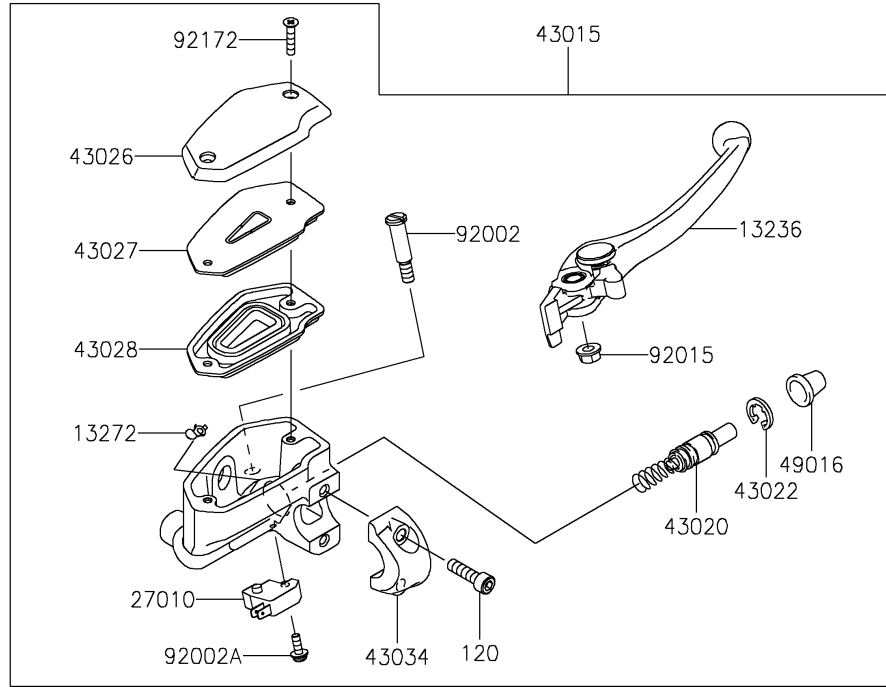

2023 Ninja® ZX-4RR PARTS DIAGRAM

Front Master Cylinder

F2291

2023 Ninja® ZX-4RR PARTS LIST

Front Master Cylinder

ITEM NAME	PART NUMBER	QUANTITY
LEVER-COMP (Ref # 13236)	13236-0860	1
PLATE (Ref # 13272)	13272-0573	1
ROTOR,SENSOR,FR (Ref # 21007)	21007-0671	1
SENSOR,SPEED,FR (Ref # 21176)	21176-0925	1
SWITCH,BRAKE (Ref # 27010)	27010-0762	1
CYLINDER-ASSY-MASTER,FR (Ref # 43015)	43015-0795	1
PISTON-COMP-BRAKE (Ref # 43020)	43020-0008	1
STOPPER-BRAKE,PISTON (Ref # 43022)	43022-1010	1
CAP-BRAKE (Ref # 43026)	43026-0019	1
PLATE-DIAPHRAGM (Ref # 43027)	43027-0008	1
DIAPHRAGM (Ref # 43028)	43028-0015	1
HOLDER-BRAKE,MASTER-CYLINDER (Ref # 43034)	43034-0050	1
COVER-SEAL,MASTER CYLINDER (Ref # 49016)	49016-1044	1
BOLT,LEVER SET,BLACK (Ref # 92002)	92002-1322	1
BOLT,SCREW,4X12 (Ref # 92002A)	92002-1323	1
NUT,FLANGED,6MM (Ref # 92015)	92015-1528	1
BOLT,SOCKET,6X12 (Ref # 92154)	92154-2355	1
BOLT,SOCKET,5X10 (Ref # 92154A)	92154-2801	3
SCREW,4X20 (Ref # 92172)	92172-0320	2
CLAMP,HOSE&SENSOR LINE (Ref # 92173)	92173-1613	4
CLAMP (Ref # 92173A)	92173-2175	1
CLAMP (Ref # 92173B)	92173-2193	1
CLAMP (Ref # 92173C)	92173-2522	1
BOLT-SOCKET,6X22 (Ref # 120)	120CB0622	2
BOLT-FLANGED-SMALL,6X12 (Ref # 132)	132BA0612	1
BOLT-FLANGED-SMALL,6X18 (Ref # 132A)	132BC0618	1