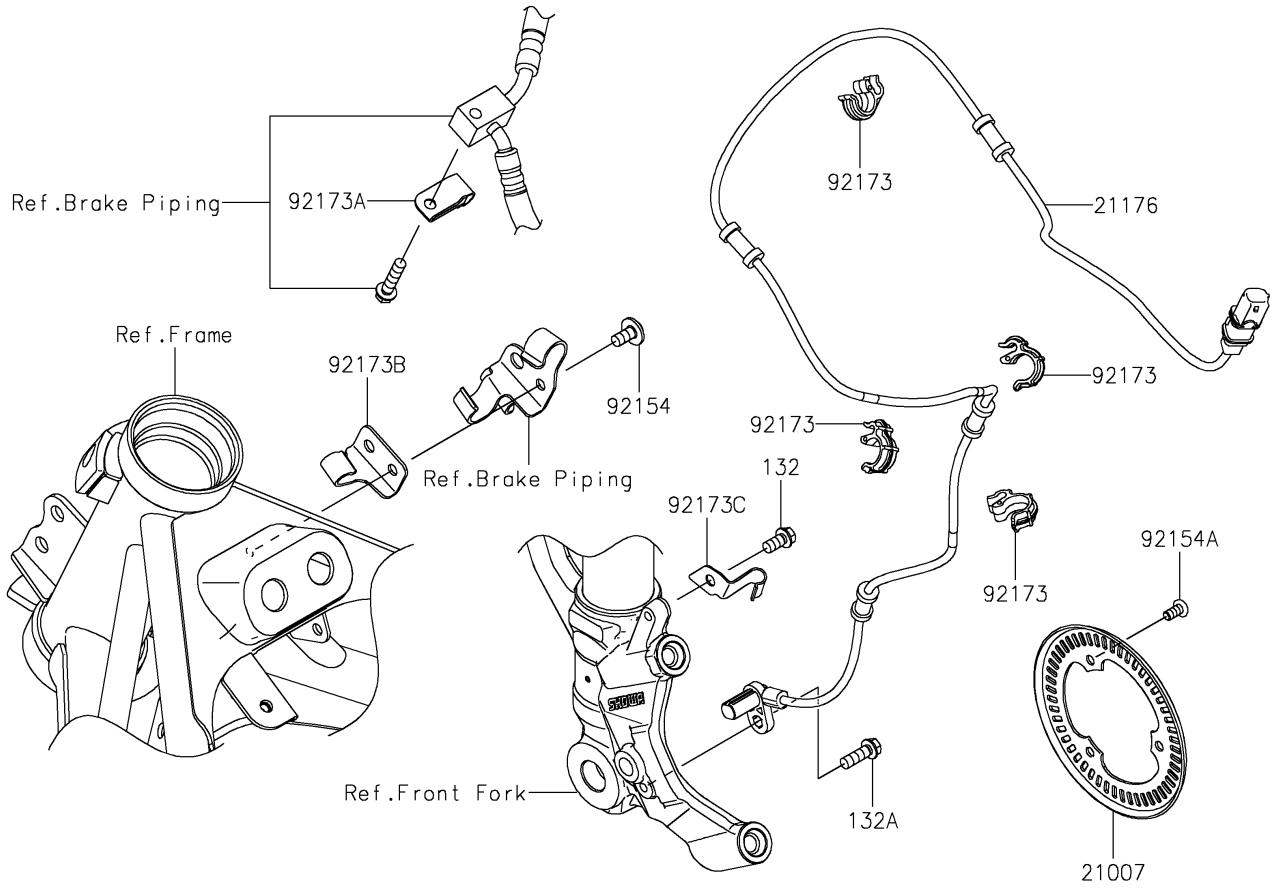

2023 Ninja® ZX-4RR PARTS DIAGRAM

Front Master Cylinder

F2291

2023 Ninja® ZX-4RR PARTS LIST

Front Master Cylinder

ITEM NAME	PART NUMBER	QUANTITY
LEVER-COMP (Ref # 13236)	13236-0860	1
PLATE (Ref # 13272)	13272-0573	1
ROTOR,SENSOR,FR (Ref # 21007)	21007-0671	1
SENSOR,SPEED,FR (Ref # 21176)	21176-0925	1
SWITCH,BRAKE (Ref # 27010)	27010-0762	1
CYLINDER-ASSY-MASTER,FR (Ref # 43015)	43015-0795	1
PISTON-COMP-BRAKE (Ref # 43020)	43020-0008	1
STOPPER-BRAKE,PISTON (Ref # 43022)	43022-1010	1
CAP-BRAKE (Ref # 43026)	43026-0019	1
PLATE-DIAPHRAGM (Ref # 43027)	43027-0008	1
DIAPHRAGM (Ref # 43028)	43028-0015	1
HOLDER-BRAKE,MASTER-CYLINDER (Ref # 43034)	43034-0050	1
COVER-SEAL,MASTER CYLINDER (Ref # 49016)	49016-1044	1
BOLT,LEVER SET,BLACK (Ref # 92002)	92002-1322	1
BOLT,SCREW,4X12 (Ref # 92002A)	92002-1323	1
NUT,FLANGED,6MM (Ref # 92015)	92015-1528	1
BOLT,SOCKET,6X12 (Ref # 92154)	92154-2355	1
BOLT,SOCKET,5X10 (Ref # 92154A)	92154-2801	3
SCREW,4X20 (Ref # 92172)	92172-0320	2
CLAMP,HOSE&SENSOR LINE (Ref # 92173)	92173-1613	4
CLAMP (Ref # 92173A)	92173-2175	1
CLAMP (Ref # 92173B)	92173-2193	1
CLAMP (Ref # 92173C)	92173-2522	1
BOLT-SOCKET,6X22 (Ref # 120)	120CB0622	2
BOLT-FLANGED-SMALL,6X12 (Ref # 132)	132BA0612	1
BOLT-FLANGED-SMALL,6X18 (Ref # 132A)	132BC0618	1