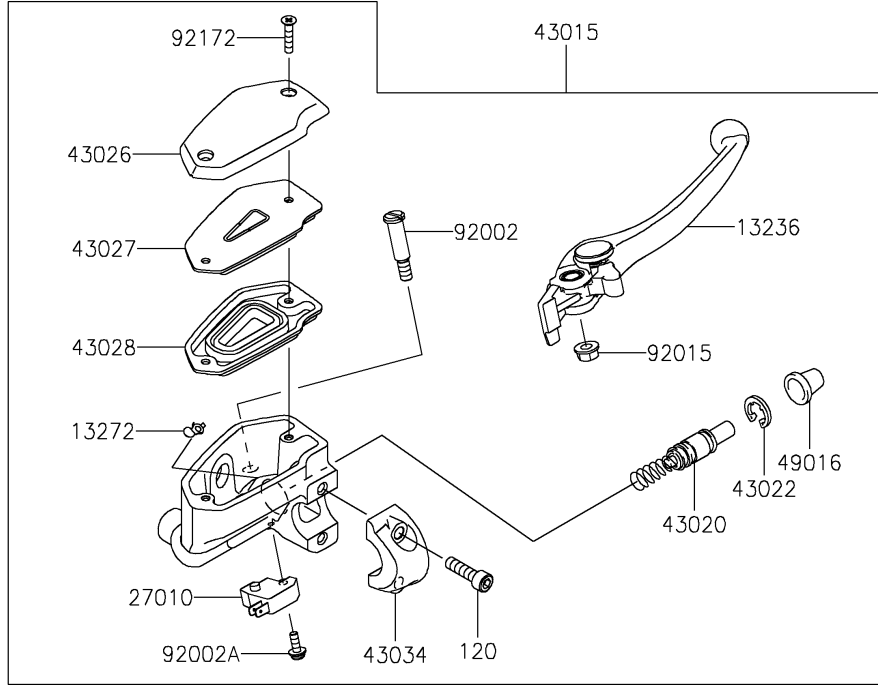

# 2024 NINJA® ZX™ -4RR 40th ANNIVERSARY EDITION ABS PARTS DIAGRAM

F2291

## Front Master Cylinder

ITEM NAME	PART NUMBER	QUANTITY
LEVER-COMP (Ref # 13236)	13236-0860	1
PLATE (Ref # 13272)	13272-0573	1
ROTOR,SENSOR,FR (Ref # 21007)	21007-0671	1
SENSOR,SPEED,FR (Ref # 21176)	21176-0925	1
SWITCH,BRAKE (Ref # 27010)	27010-0762	1
CYLINDER-ASSY-MASTER,FR (Ref # 43015)	43015-0795	1
PISTON-COMP-BRAKE (Ref # 43020)	43020-0008	1
STOPPER-BRAKE,PISTON (Ref # 43022)	43022-1010	1
CAP-BRAKE (Ref # 43026)	43026-0019	1
PLATE-DIAPHRAGM (Ref # 43027)	43027-0008	1
DIAPHRAGM (Ref # 43028)	43028-0015	1
HOLDER-BRAKE,MASTER-CYLINDER (Ref # 43034)	43034-0050	1
COVER-SEAL,MASTER CYLINDER (Ref # 49016)	49016-1044	1
BOLT,LEVER SET,BLACK (Ref # 92002)	92002-1322	1
BOLT,SCREW,4X12 (Ref # 92002A)	92002-1323	1
NUT,FLANGED,6MM (Ref # 92015)	92015-1528	1
BOLT,SOCKET,6X12 (Ref # 92154)	92154-2355	1
BOLT,SOCKET,5X10 (Ref # 92154A)	92154-2801	3
SCREW,4X20 (Ref # 92172)	92172-0320	2
CLAMP,HOSE&SENSOR LINE (Ref # 92173)	92173-1613	4
CLAMP (Ref # 92173A)	92173-2175	1
CLAMP (Ref # 92173B)	92173-2193	1
CLAMP (Ref # 92173C)	92173-2522	1
BOLT-SOCKET,6X22 (Ref # 120)	120CB0622	2
BOLT-FLANGED-SMALL,6X12 (Ref # 132)	132BA0612	1
BOLT-FLANGED-SMALL,6X18 (Ref # 132A)	132BC0618	1