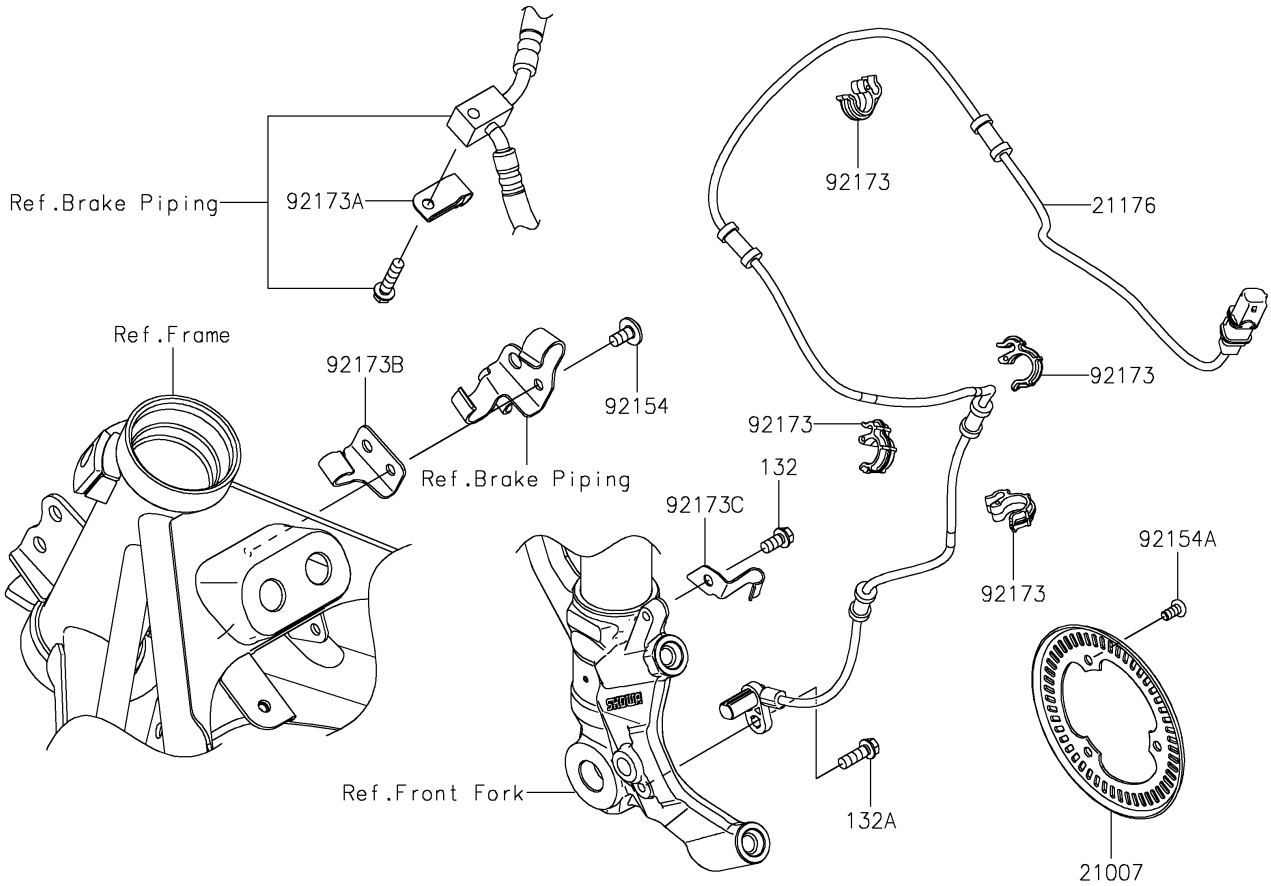

# 2024 NINJA® ZX™ -4RR 40th ANNIVERSARY EDITION ABS PARTS DIAGRAM

F2291

# 2024 NINJA® ZX™ -4RR 40th ANNIVERSARY EDITION ABS PARTS LIST

## Front Master Cylinder

ITEM NAME	PART NUMBER	QUANTITY
LEVER-COMP (Ref # 13236)	13236-0860	1
PLATE (Ref # 13272)	13272-0573	1
ROTOR,SENSOR,FR (Ref # 21007)	21007-0671	1
SENSOR,SPEED,FR (Ref # 21176)	21176-0925	1
SWITCH,BRAKE (Ref # 27010)	27010-0762	1
CYLINDER-ASSY-MASTER,FR (Ref # 43015)	43015-0795	1
PISTON-COMP-BRAKE (Ref # 43020)	43020-0008	1
STOPPER-BRAKE,PISTON (Ref # 43022)	43022-1010	1
CAP-BRAKE (Ref # 43026)	43026-0019	1
PLATE-DIAPHRAGM (Ref # 43027)	43027-0008	1
DIAPHRAGM (Ref # 43028)	43028-0015	1
HOLDER-BRAKE,MASTER-CYLINDER (Ref # 43034)	43034-0050	1
COVER-SEAL,MASTER CYLINDER (Ref # 49016)	49016-1044	1
BOLT,LEVER SET,BLACK (Ref # 92002)	92002-1322	1
BOLT,SCREW,4X12 (Ref # 92002A)	92002-1323	1
NUT,FLANGED,6MM (Ref # 92015)	92015-1528	1
BOLT,SOCKET,6X12 (Ref # 92154)	92154-2355	1
BOLT,SOCKET,5X10 (Ref # 92154A)	92154-2801	3
SCREW,4X20 (Ref # 92172)	92172-0320	2
CLAMP,HOSE&SENSOR LINE (Ref # 92173)	92173-1613	4
CLAMP (Ref # 92173A)	92173-2175	1
CLAMP (Ref # 92173B)	92173-2193	1
CLAMP (Ref # 92173C)	92173-2522	1
BOLT-SOCKET,6X22 (Ref # 120)	120CB0622	2
BOLT-FLANGED-SMALL,6X12 (Ref # 132)	132BA0612	1
BOLT-FLANGED-SMALL,6X18 (Ref # 132A)	132BC0618	1