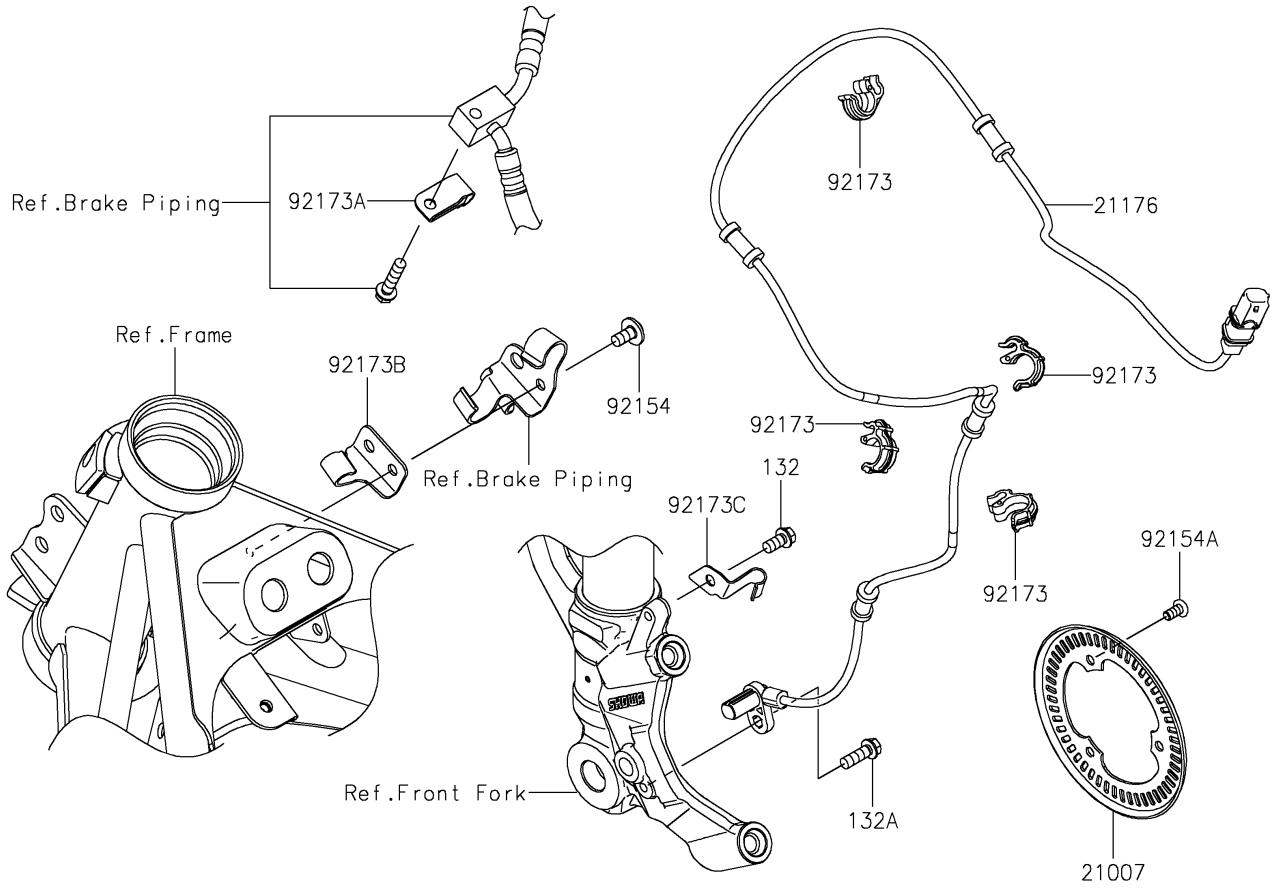

2024 Ninja ZX-4RR 40th Anniversary Edition ABS PARTS DIAGRAM

Front Master Cylinder

F2291

2024 Ninja ZX-4RR 40th Anniversary Edition ABS PARTS LIST

Front Master Cylinder

ITEM NAME	PART NUMBER	QUANTITY
LEVER-COMP (Ref # 13236)	13236-0860	1
PLATE (Ref # 13272)	13272-0573	1
ROTOR,SENSOR,FR (Ref # 21007)	21007-0671	1
SENSOR,SPEED,FR (Ref # 21176)	21176-0925	1
SWITCH,BRAKE (Ref # 27010)	27010-0762	1
CYLINDER-ASSY-MASTER,FR (Ref # 43015)	43015-0795	1
PISTON-COMP-BRAKE (Ref # 43020)	43020-0008	1
STOPPER-BRAKE,PISTON (Ref # 43022)	43022-1010	1
CAP-BRAKE (Ref # 43026)	43026-0019	1
PLATE-DIAPHRAGM (Ref # 43027)	43027-0008	1
DIAPHRAGM (Ref # 43028)	43028-0015	1
HOLDER-BRAKE,MASTER-CYLINDER (Ref # 43034)	43034-0050	1
COVER-SEAL,MASTER CYLINDER (Ref # 49016)	49016-1044	1
BOLT,LEVER SET,BLACK (Ref # 92002)	92002-1322	1
BOLT,SCREW,4X12 (Ref # 92002A)	92002-1323	1
NUT,FLANGED,6MM (Ref # 92015)	92015-1528	1
BOLT,SOCKET,6X12 (Ref # 92154)	92154-2355	1
BOLT,SOCKET,5X10 (Ref # 92154A)	92154-2801	3
SCREW,4X20 (Ref # 92172)	92172-0320	2
CLAMP,HOSE&SENSOR LINE (Ref # 92173)	92173-1613	4
CLAMP (Ref # 92173A)	92173-2175	1
CLAMP (Ref # 92173B)	92173-2193	1
CLAMP (Ref # 92173C)	92173-2522	1
BOLT-SOCKET,6X22 (Ref # 120)	120CB0622	2
BOLT-FLANGED-SMALL,6X12 (Ref # 132)	132BA0612	1
BOLT-FLANGED-SMALL,6X18 (Ref # 132A)	132BC0618	1