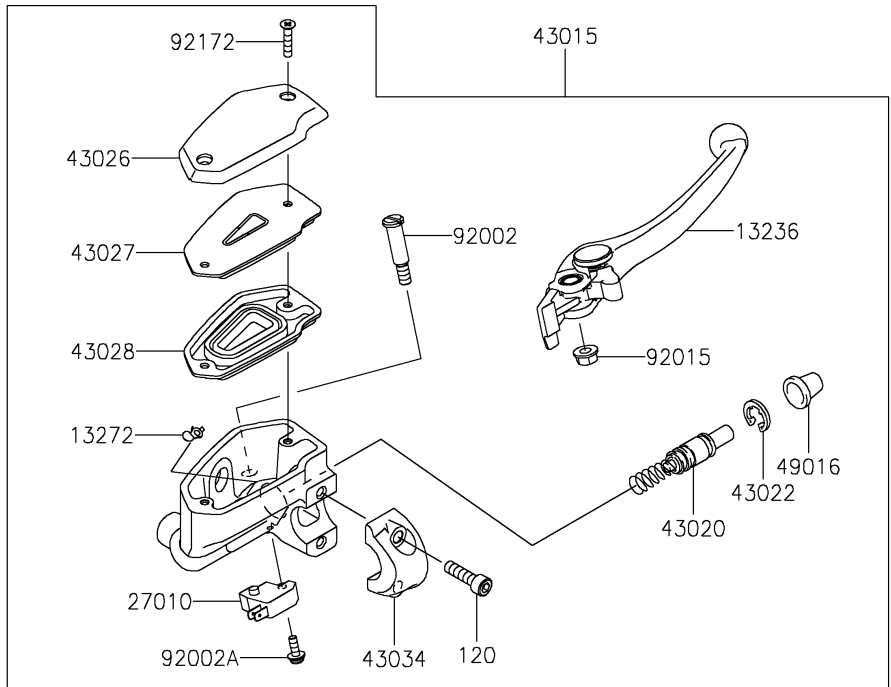

2024 Ninja ZX-4RR 40th Anniversary Edition ABS PARTS DIAGRAM

Front Master Cylinder

F2291

2024 Ninja ZX-4RR 40th Anniversary Edition ABS PARTS LIST

Front Master Cylinder

ITEM NAME	PART NUMBER	QUANTITY
LEVER-COMP (Ref # 13236)	13236-0860	1
PLATE (Ref # 13272)	13272-0573	1
ROTOR,SENSOR,FR (Ref # 21007)	21007-0671	1
SENSOR,SPEED,FR (Ref # 21176)	21176-0925	1
SWITCH,BRAKE (Ref # 27010)	27010-0762	1
CYLINDER-ASSY-MASTER,FR (Ref # 43015)	43015-0795	1
PISTON-COMP-BRAKE (Ref # 43020)	43020-0008	1
STOPPER-BRAKE,PISTON (Ref # 43022)	43022-1010	1
CAP-BRAKE (Ref # 43026)	43026-0019	1
PLATE-DIAPHRAGM (Ref # 43027)	43027-0008	1
DIAPHRAGM (Ref # 43028)	43028-0015	1
HOLDER-BRAKE,MASTER-CYLINDER (Ref # 43034)	43034-0050	1
COVER-SEAL,MASTER CYLINDER (Ref # 49016)	49016-1044	1
BOLT,LEVER SET,BLACK (Ref # 92002)	92002-1322	1
BOLT,SCREW,4X12 (Ref # 92002A)	92002-1323	1
NUT,FLANGED,6MM (Ref # 92015)	92015-1528	1
BOLT,SOCKET,6X12 (Ref # 92154)	92154-2355	1
BOLT,SOCKET,5X10 (Ref # 92154A)	92154-2801	3
SCREW,4X20 (Ref # 92172)	92172-0320	2
CLAMP,HOSE&SENSOR LINE (Ref # 92173)	92173-1613	4
CLAMP (Ref # 92173A)	92173-2175	1
CLAMP (Ref # 92173B)	92173-2193	1
CLAMP (Ref # 92173C)	92173-2522	1
BOLT-SOCKET,6X22 (Ref # 120)	120CB0622	2
BOLT-FLANGED-SMALL,6X12 (Ref # 132)	132BA0612	1
BOLT-FLANGED-SMALL,6X18 (Ref # 132A)	132BC0618	1