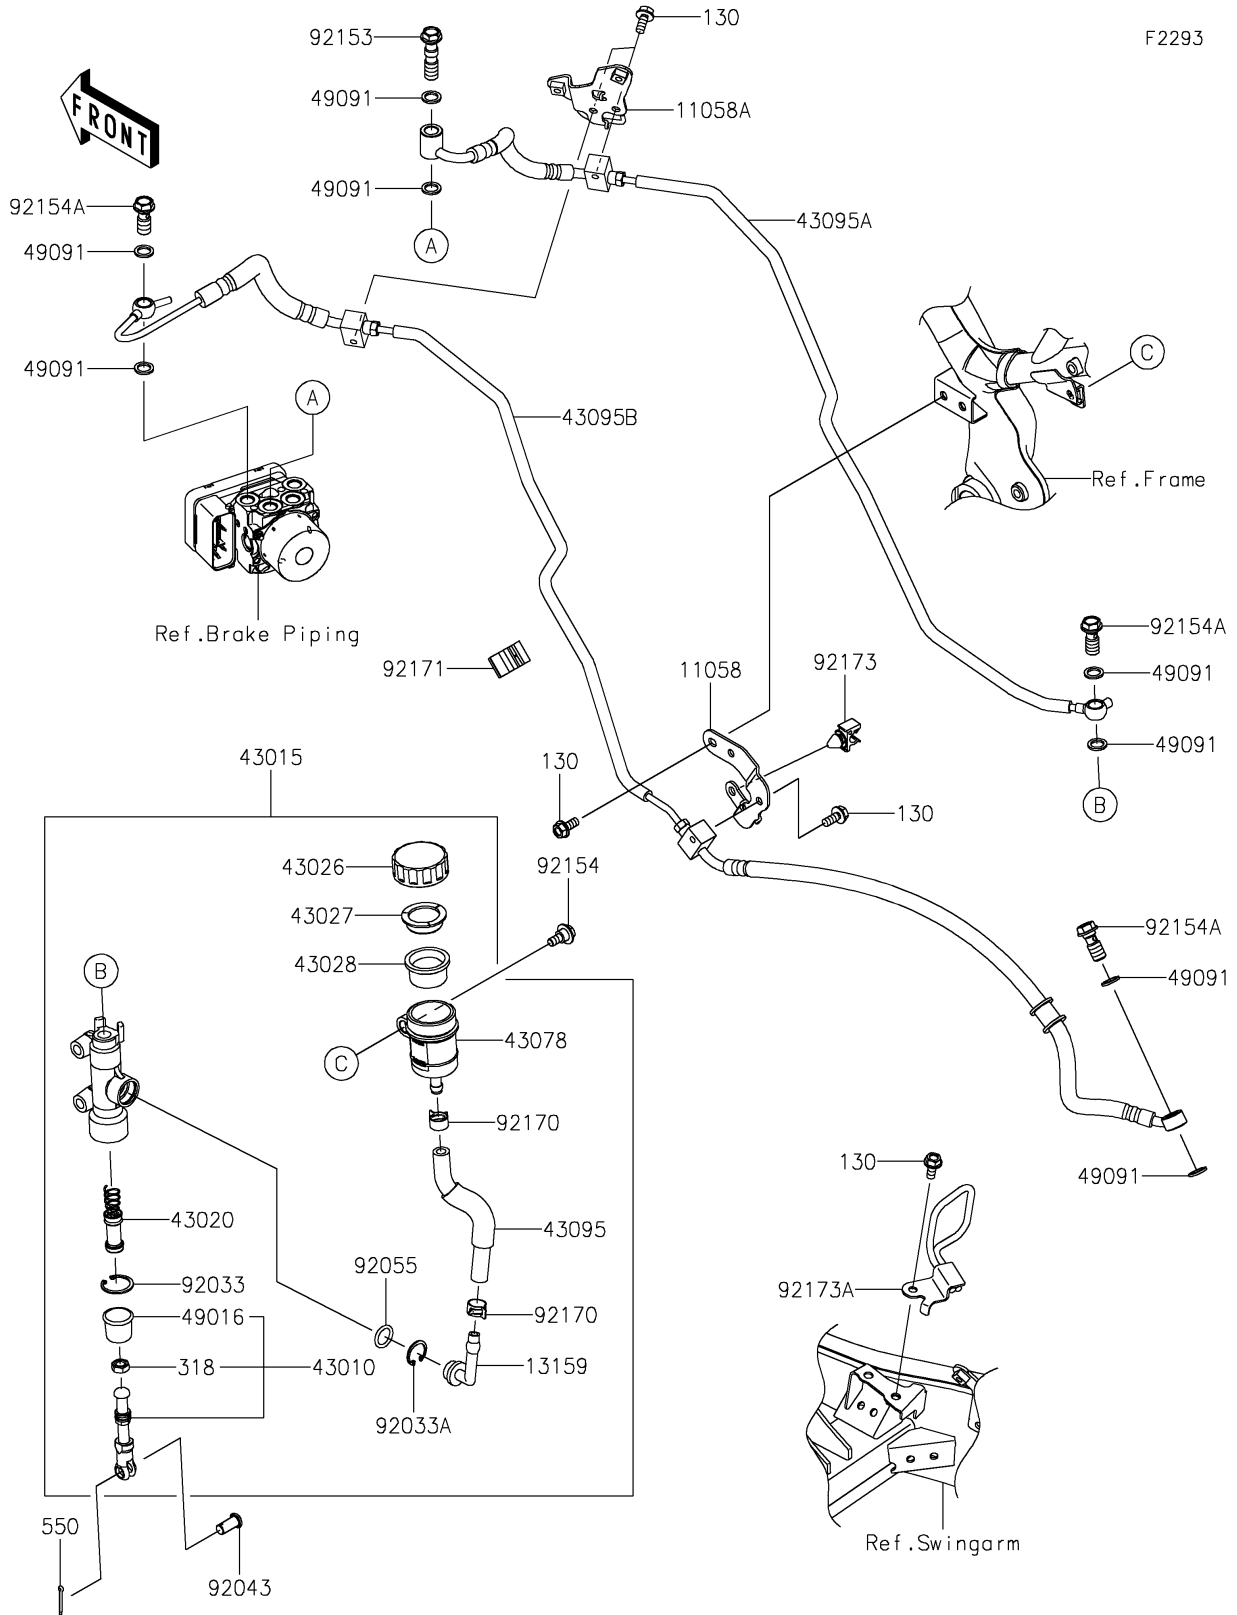

2023 NINJA® ZX™ -4RR KRT EDITION PARTS DIAGRAM

Rear Master Cylinder

2023 NINJA® ZX™ -4RR KRT EDITION PARTS LIST

Rear Master Cylinder

ITEM NAME	PART NUMBER	QUANTITY
BRACKET,BRAKE HOSE (Ref # 11058)	11058-0609	1
BRACKET,BRAKE HOSE (Ref # 11058A)	11058-1022	1
CONNECTOR (Ref # 13159)	13159-1056	1
ROD-ASSY-BRAKE (Ref # 43010)	43010-0030	1
CYLINDER-ASSY-MASTER,RR (Ref # 43015)	43015-0784	1
PISTON-COMP-BRAKE (Ref # 43020)	43020-1094	1
CAP-BRAKE (Ref # 43026)	43026-0009	1
PLATE-DIAPHRAGM (Ref # 43027)	43027-1053	1
DIAPHRAGM (Ref # 43028)	43028-1065	1
RESERVOIR (Ref # 43078)	43078-0060	1
HOSE-BRAKE (Ref # 43095)	43095-1755	1
HOSE-BRAKE,ABS PUMP-RR M/C (Ref # 43095A)	43095-1889	1
HOSE-BRAKE,ABS PUMP-RR CALIPER (Ref # 43095B)	43095-1891	1
COVER-SEAL,BRAKE PISTON (Ref # 49016)	49016-1103	1
WASHER-SEAL,10.1X14.5X1.5 (Ref # 49091)	49091-0001	8
RING-SNAP,20.9X24.6X1.2 (Ref # 92033)	92033-0079	1
RING-SNAP,20.5MM (Ref # 92033A)	92033-1186	1
PIN (Ref # 92043)	92043-0904	1
RING-O,14.8X2.4 (Ref # 92055)	92055-0741	1
BOLT,OIL,L=37 (Ref # 92153)	92153-0628	1
BOLT (Ref # 92154)	92154-0929	1
BOLT,BANJO,10X23 (Ref # 92154A)	92154-1712	3
CLAMP,HOSE (Ref # 92170)	92170-1091	2
CLAMP (Ref # 92171)	92171-0818	1
CLAMP,FUEL PIPE (Ref # 92173)	92173-1213	1
CLAMP,RR HUGGER (Ref # 92173A)	92173-2179	1
BOLT-FLANGED,6X14 (Ref # 130)	130BA0614	5
NUT-HEX-SMALL (Ref # 318)	318BB0800	1
PIN-COTTER,2.0X15 (Ref # 550)	550AA2015	1