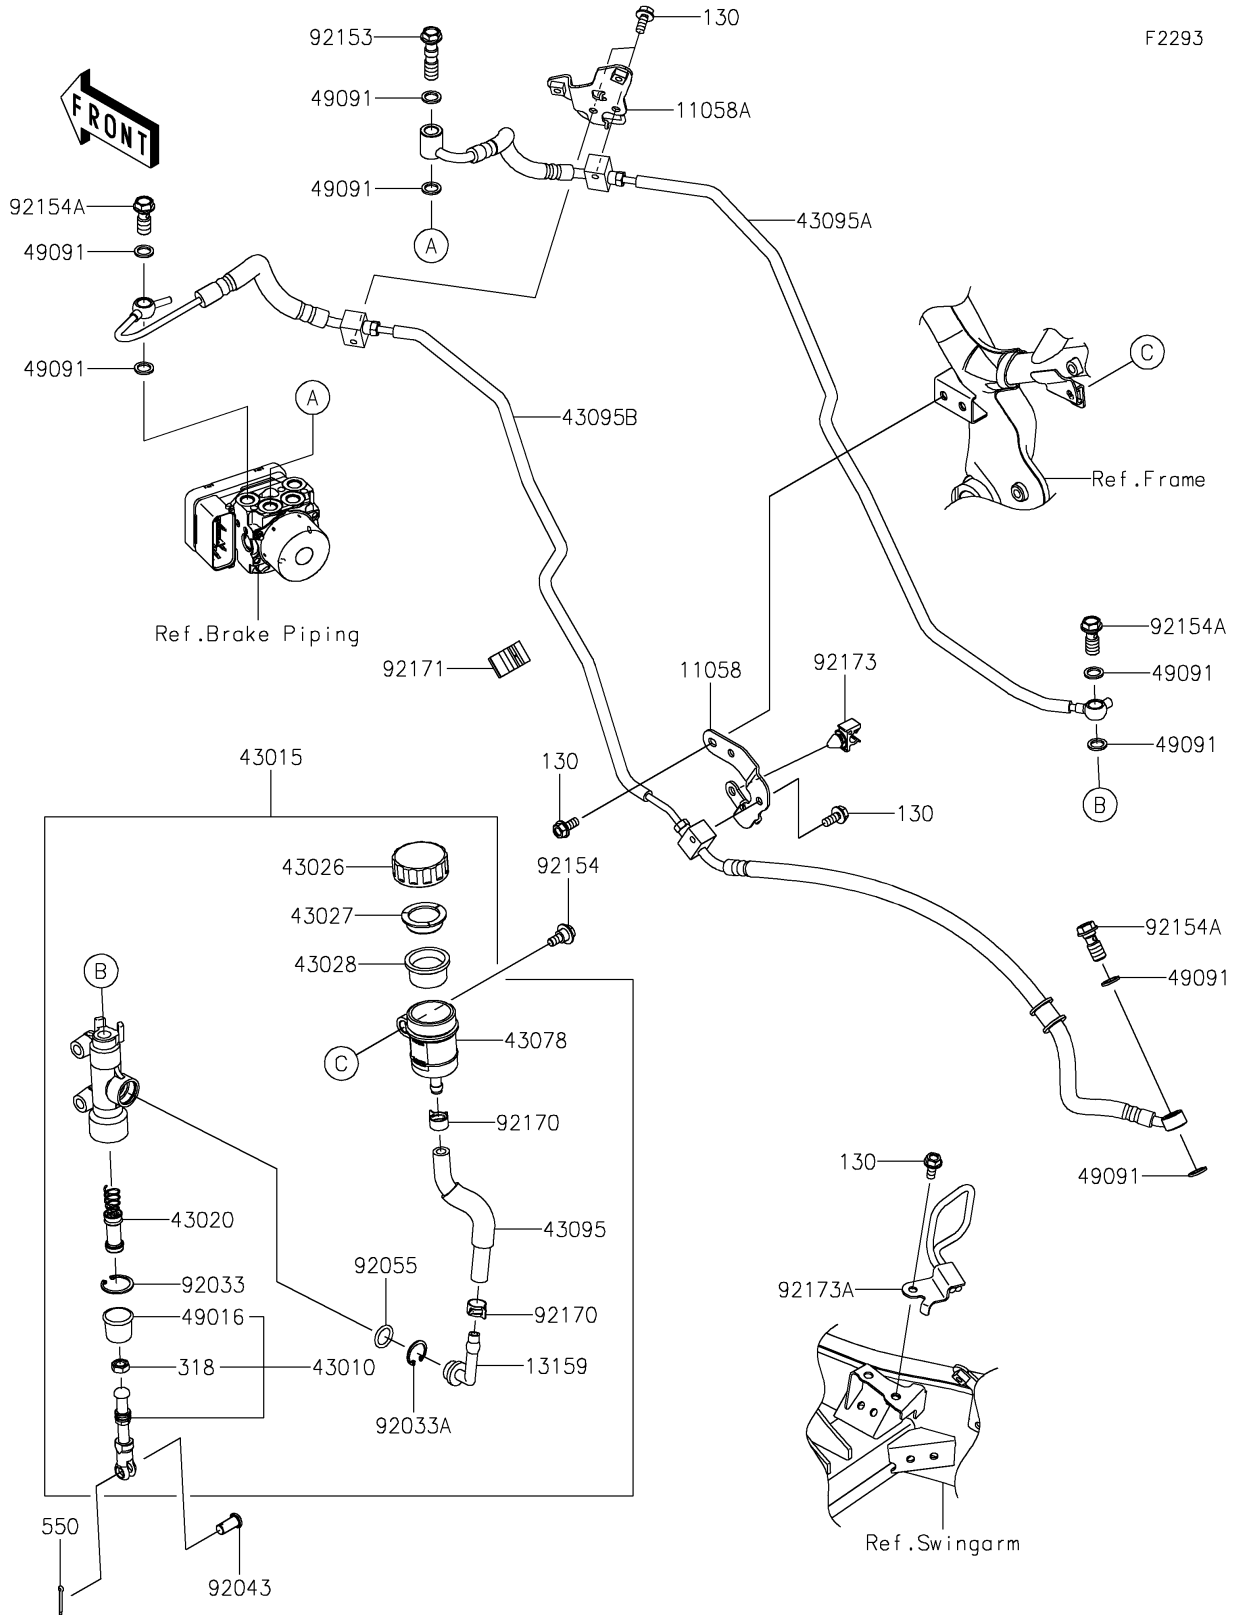

2023 Ninja® ZX-4RR PARTS DIAGRAM

Rear Master Cylinder

2023 Ninja® ZX-4RR PARTS LIST

Rear Master Cylinder

ITEM NAME	PART NUMBER	QUANTITY
BRACKET,BRAKE HOSE (Ref # 11058)	11058-0609	1
BRACKET,BRAKE HOSE (Ref # 11058A)	11058-1022	1
CONNECTOR (Ref # 13159)	13159-1056	1
ROD-ASSY-BRAKE (Ref # 43010)	43010-0030	1
CYLINDER-ASSY-MASTER,RR (Ref # 43015)	43015-0784	1
PISTON-COMP-BRAKE (Ref # 43020)	43020-1094	1
CAP-BRAKE (Ref # 43026)	43026-0009	1
PLATE-DIAPHRAGM (Ref # 43027)	43027-1053	1
DIAPHRAGM (Ref # 43028)	43028-1065	1
RESERVOIR (Ref # 43078)	43078-0060	1
HOSE-BRAKE (Ref # 43095)	43095-1755	1
HOSE-BRAKE,ABS PUMP-RR M/C (Ref # 43095A)	43095-1889	1
HOSE-BRAKE,ABS PUMP-RR CALIPER (Ref # 43095B)	43095-1891	1
COVER-SEAL,BRAKE PISTON (Ref # 49016)	49016-1103	1
WASHER-SEAL,10.1X14.5X1.5 (Ref # 49091)	49091-0001	8
RING-SNAP,20.9X24.6X1.2 (Ref # 92033)	92033-0079	1
RING-SNAP,20.5MM (Ref # 92033A)	92033-1186	1
PIN (Ref # 92043)	92043-0904	1
RING-O,14.8X2.4 (Ref # 92055)	92055-0741	1
BOLT,OIL,L=37 (Ref # 92153)	92153-0628	1
BOLT (Ref # 92154)	92154-0929	1
BOLT,BANJO,10X23 (Ref # 92154A)	92154-1712	3
CLAMP,HOSE (Ref # 92170)	92170-1091	2
CLAMP (Ref # 92171)	92171-0818	1
CLAMP,FUEL PIPE (Ref # 92173)	92173-1213	1
CLAMP,RR HUGGER (Ref # 92173A)	92173-2179	1
BOLT-FLANGED,6X14 (Ref # 130)	130BA0614	5
NUT-HEX-SMALL (Ref # 318)	318BB0800	1
PIN-COTTER,2.0X15 (Ref # 550)	550AA2015	1