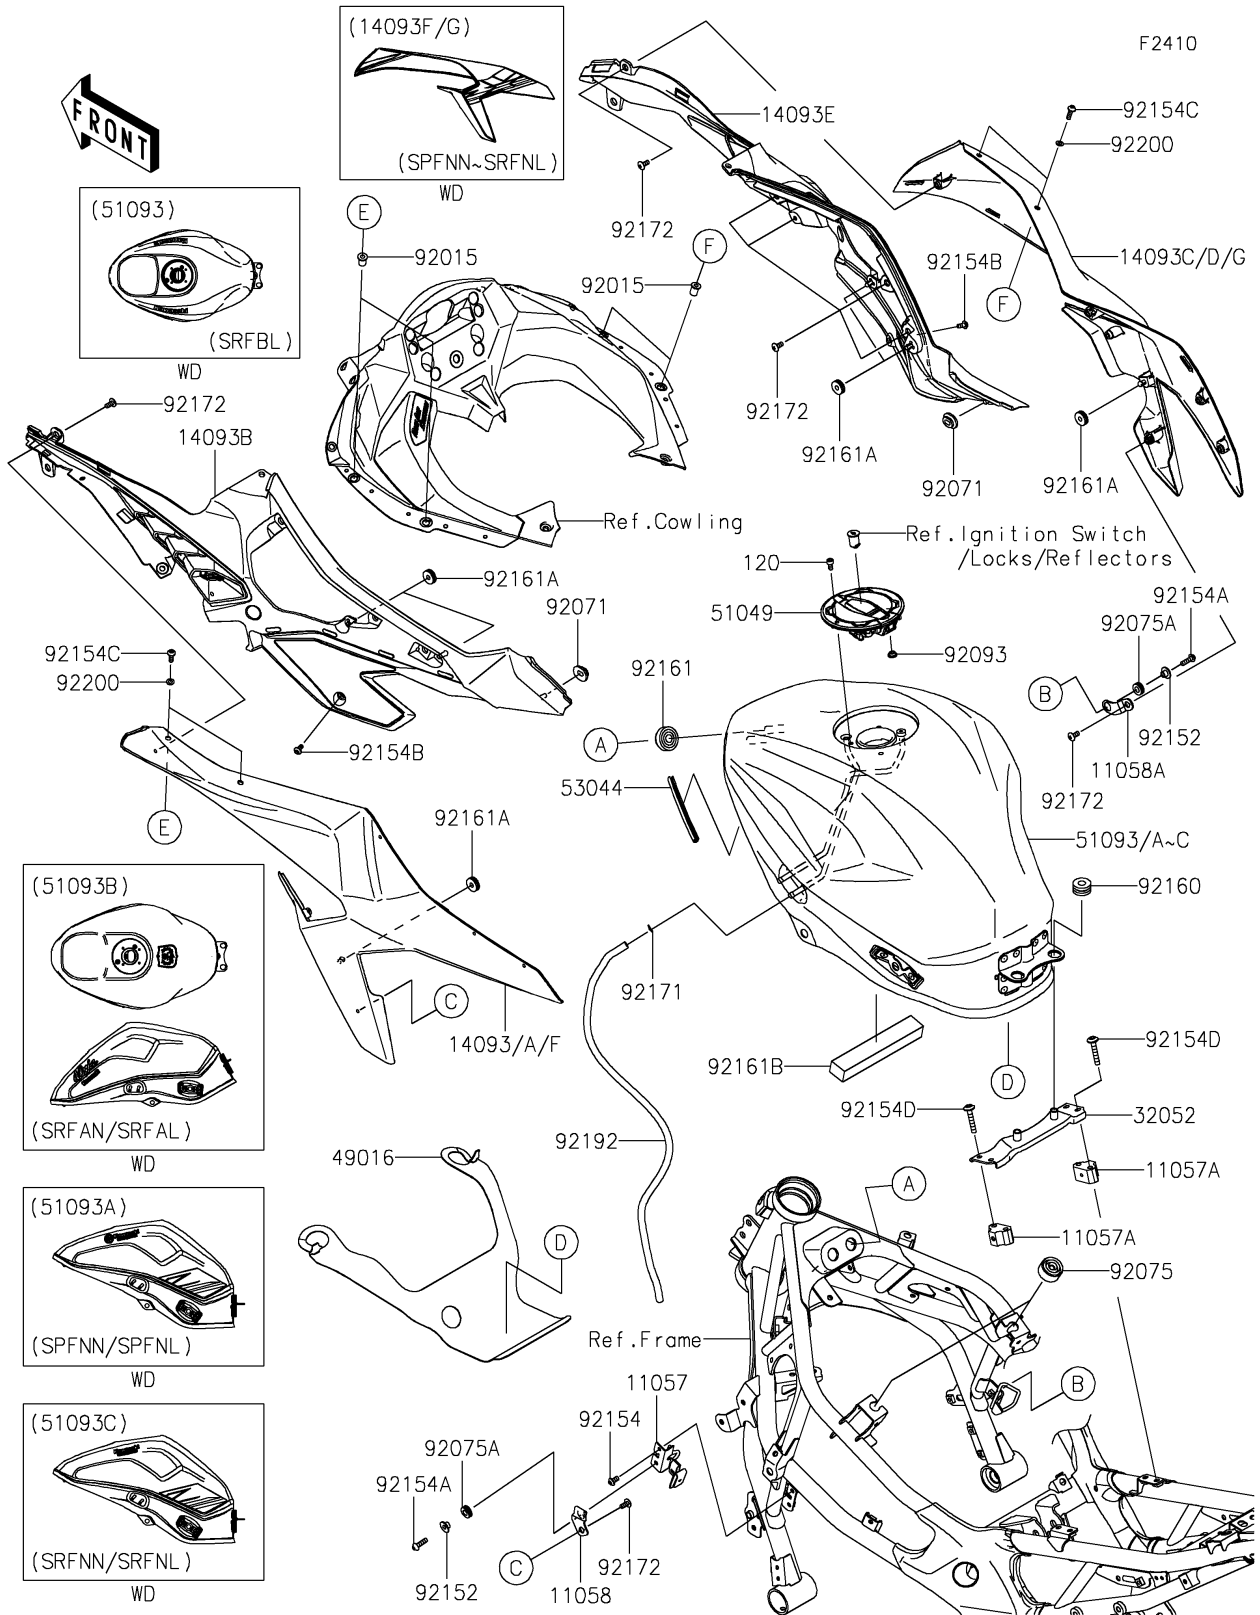

2023 Ninja® ZX-4RR PARTS DIAGRAM

Fuel Tank

2023 Ninja® ZX-4RR PARTS LIST

Fuel Tank

ITEM NAME	PART NUMBER	QUANTITY
BRACKET,KNEE GRIP COVER (Ref # 11057)	11057-2917	1
BRACKET (Ref # 11057A)	11057-7937	2
BRACKET,KNEE GRIP COVER,LH (Ref # 11058)	11058-0610	1
BRACKET,KNEE GRIP COVER,RH (Ref # 11058A)	11058-1068	1
COVER,KNEE GRIP,INNER,LH (Ref # 14093B)	14093-0962	1
COVER,KNEE GRIP,INNER,RH (Ref # 14093E)	14093-0964	1
COVER,KNEE GRIP,OUTER,LH,EBONY (Ref # 14093F)	14093-5404-H8	1
COVER,KNEE GRIP,OUTER,RH,EBONY (Ref # 14093G)	14093-5453-H8	1
BRACKET-TANK (Ref # 32052)	32052-0824	1
COVER-SEAL (Ref # 49016)	49016-0702	1
CAP-TANK,FUEL (Ref # 51049)	51049-0756	1
TANK-COMP-FUEL,L.GREEN (Ref # 51093A)	51093-5067-777	1
TRIM,105MM (Ref # 53044)	53044-0627	1
NUT,WELL,5MM (Ref # 92015)	92015-1757	4
GROMMET,20X24X7.5 (Ref # 92071)	92071-0766	2
DAMPER (Ref # 92075)	92075-015	2
DAMPER (Ref # 92075A)	92075-161	2
SEAL,FUEL TANK CAP (Ref # 92093)	92093-1030	1
COLLAR (Ref # 92152)	92152-0017	2
BOLT,SOCKET,5X10 (Ref # 92154)	92154-1691	1
BOLT,SOCKET,5X18 (Ref # 92154A)	92154-2107	2
BOLT,SOCKET,5X10 (Ref # 92154B)	92154-2548	2
BOLT,SOCKET,5X16 (Ref # 92154C)	92154-4294	4
BOLT,SOCKET,6X30 (Ref # 92154D)	92154-4487	4
DAMPER (Ref # 92160)	92160-1162	2
DAMPER,10X32X8 (Ref # 92161)	92161-1791	2
DAMPER,6X19X5.6 (Ref # 92161A)	92161-1911	6
DAMPER,150X25X20 (Ref # 92161B)	92161-2305	1
CLAMP,8X0.7 (Ref # 92171)	92171-1973	1

2023 Ninja® ZX-4RR PARTS LIST

Fuel Tank

ITEM NAME	PART NUMBER	QUANTITY
SCREW,5X12 (Ref # 92172)	92172-0821	12
TUBE,DRAIN,1.5X6X685 (Ref # 92192)	92192-2278	1
WASHER,5.2X10X0.5 (Ref # 92200)	92200-1730	4
BOLT-SOCKET,5X12 (Ref # 120)	120CA0512	4