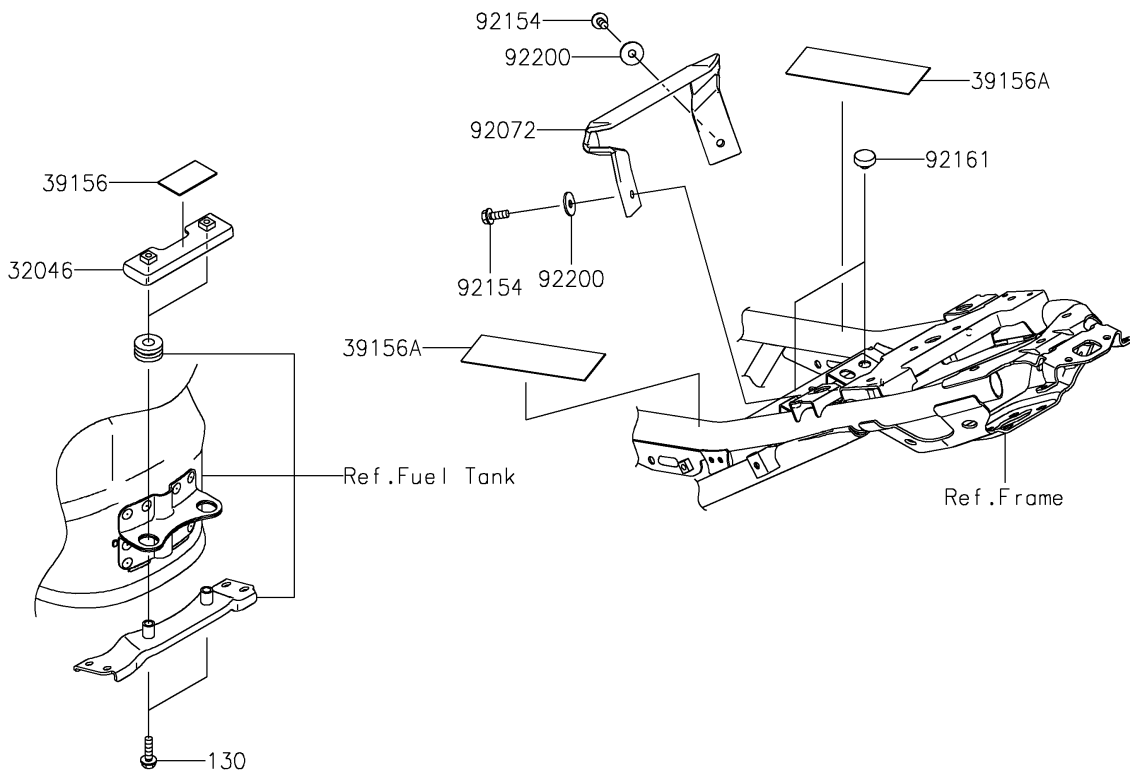

2023 Ninja® ZX-4RR PARTS DIAGRAM

Seat

F2510

2023 Ninja® ZX-4RR PARTS LIST

Seat

ITEM NAME	PART NUMBER	QUANTITY
BRACKET-SEAT (Ref # 32046)	32046-0453	1
PAD,45X26X1 (Ref # 39156)	39156-2607	1
PAD,130X35X1 (Ref # 39156A)	39156-2835	2
LEATHER,FR SEAT,BLACK (Ref # 53003)	53003-0531-MA	1
LEATHER,RR SEAT,BLACK (Ref # 53003A)	53003-0537-MA	1
SEAT-ASSY,FR,BLACK (Ref # 53066)	53066-0670-MA	1
SEAT-ASSY,RR,BLACK (Ref # 53066A)	53066-0671-MA	1
GROMMET,20X24X7.5 (Ref # 92071)	92071-0766	1
BAND,SEAT,BLACK (Ref # 92072)	92072-0861-MA	1
BOLT,FLANGED,6X16 (Ref # 92154)	92154-2900	2
DAMPER,9.5X18X6 (Ref # 92161)	92161-1473	2
WASHER,6.5X20X1.6 (Ref # 92200)	92200-1962	2
BOLT-FLANGED,6X22 (Ref # 130)	130CA0622	2