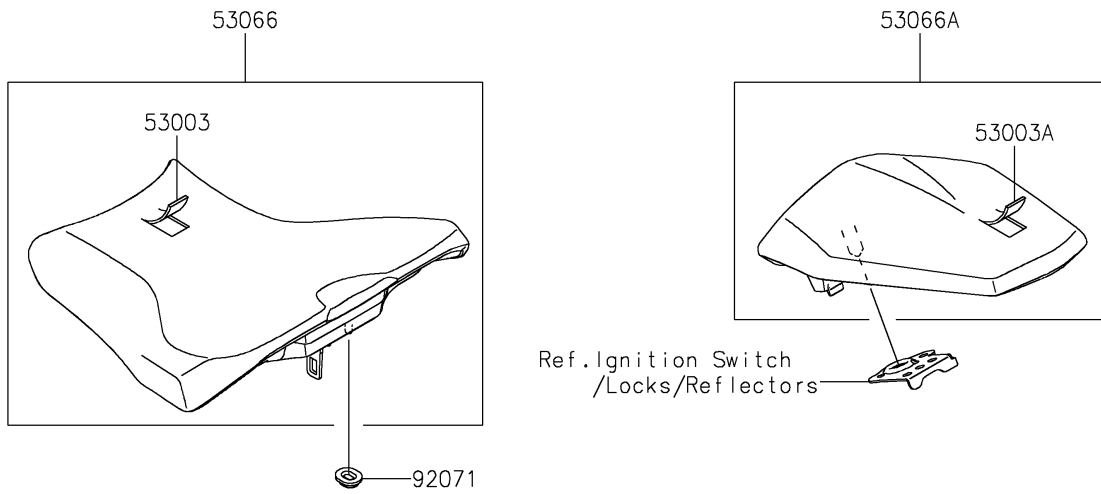

2023 Ninja® ZX-4RR PARTS DIAGRAM

Seat

F2510

2023 Ninja® ZX-4RR PARTS LIST

Seat

ITEM NAME	PART NUMBER	QUANTITY
BRACKET-SEAT (Ref # 32046)	32046-0453	1
PAD,45X26X1 (Ref # 39156)	39156-2607	1
PAD,130X35X1 (Ref # 39156A)	39156-2835	2
LEATHER,FR SEAT,BLACK (Ref # 53003)	53003-0531-MA	1
LEATHER,RR SEAT,BLACK (Ref # 53003A)	53003-0537-MA	1
SEAT-ASSY,FR,BLACK (Ref # 53066)	53066-0670-MA	1
SEAT-ASSY,RR,BLACK (Ref # 53066A)	53066-0671-MA	1
GROMMET,20X24X7.5 (Ref # 92071)	92071-0766	1
BAND,SEAT,BLACK (Ref # 92072)	92072-0861-MA	1
BOLT,FLANGED,6X16 (Ref # 92154)	92154-2900	2
DAMPER,9.5X18X6 (Ref # 92161)	92161-1473	2
WASHER,6.5X20X1.6 (Ref # 92200)	92200-1962	2
BOLT-FLANGED,6X22 (Ref # 130)	130CA0622	2