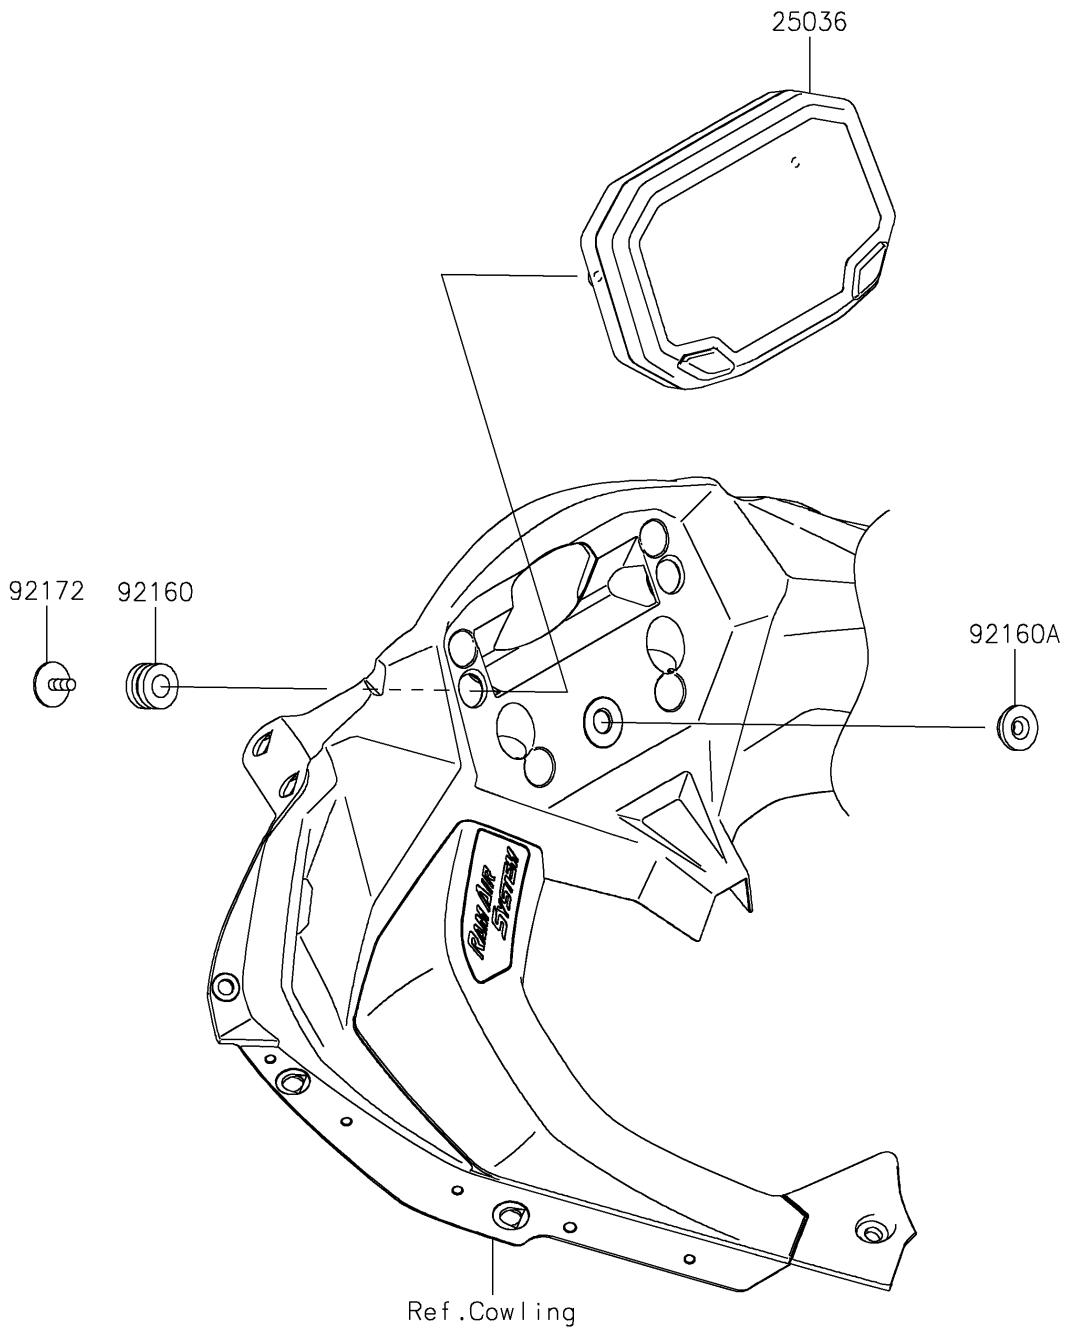

2023 Ninja® ZX-4RR PARTS DIAGRAM

Meter(s)

F2530

2023 Ninja® ZX-4RR PARTS LIST

Meter(s)

ITEM NAME	PART NUMBER	QUANTITY
METER-ASSY,TFT DISPLAY (Ref # 25036)	25036-0128	1
DAMPER,10X20X12 (Ref # 92160)	92160-1167	2
DAMPER (Ref # 92160A)	92160-1613	1
SCREW,CROSS,5X14 (Ref # 92172)	92172-1226	2