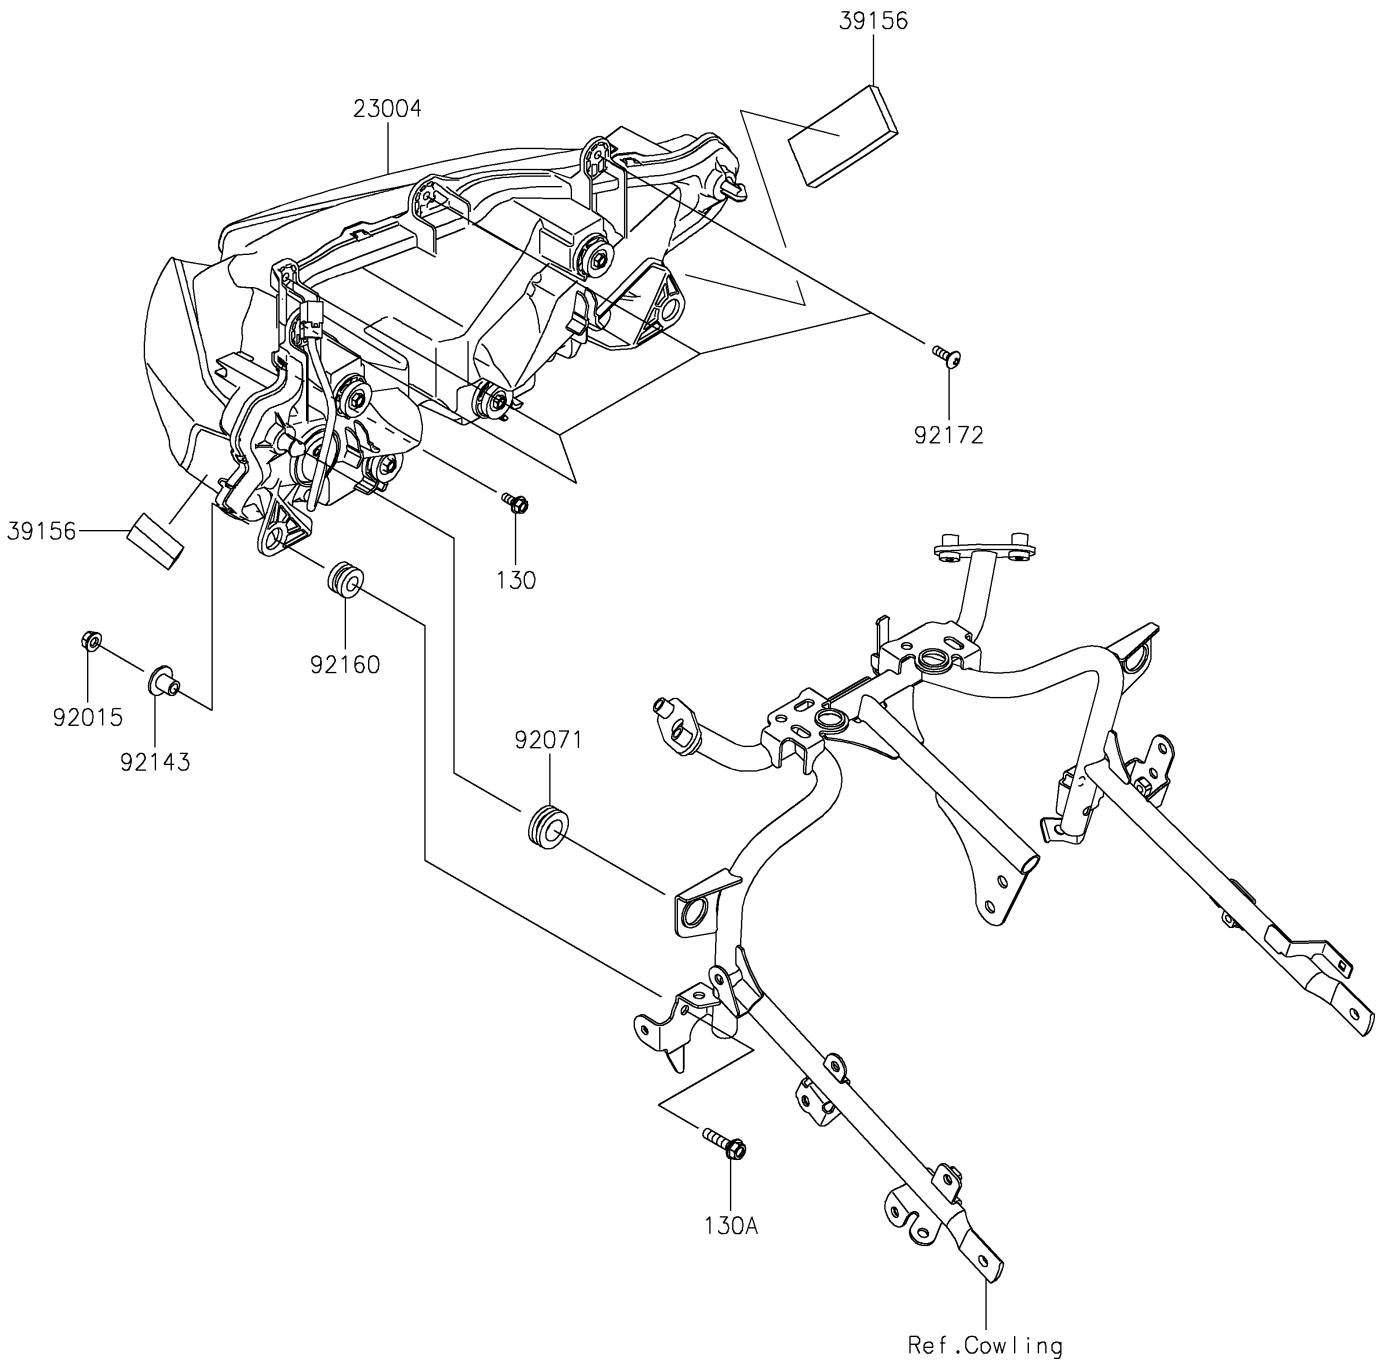

2023 Ninja[®] ZX-4RR PARTS DIAGRAM

Headlight(s)

F2710

2023 Ninja® ZX-4RR PARTS LIST

Headlight(s)

ITEM NAME	PART NUMBER	QUANTITY
LAMP-HEAD,LED (Ref # 23004)	23004-0423	1
PAD,70X40X10 (Ref # 39156)	39156-2804	2
NUT,FLANGED,6MM (Ref # 92015)	92015-1367	2
GROMMET (Ref # 92071)	92071-1131	2
COLLAR (Ref # 92143)	92143-1353	2
DAMPER,10X20X12 (Ref # 92160)	92160-1167	2
SCREW,TAPPING,5X16 (Ref # 92172)	92172-0427	4
BOLT-FLANGED,5X12 (Ref # 130)	130BA0512	1
BOLT-FLANGED,6X25 (Ref # 130A)	130BA0625	2