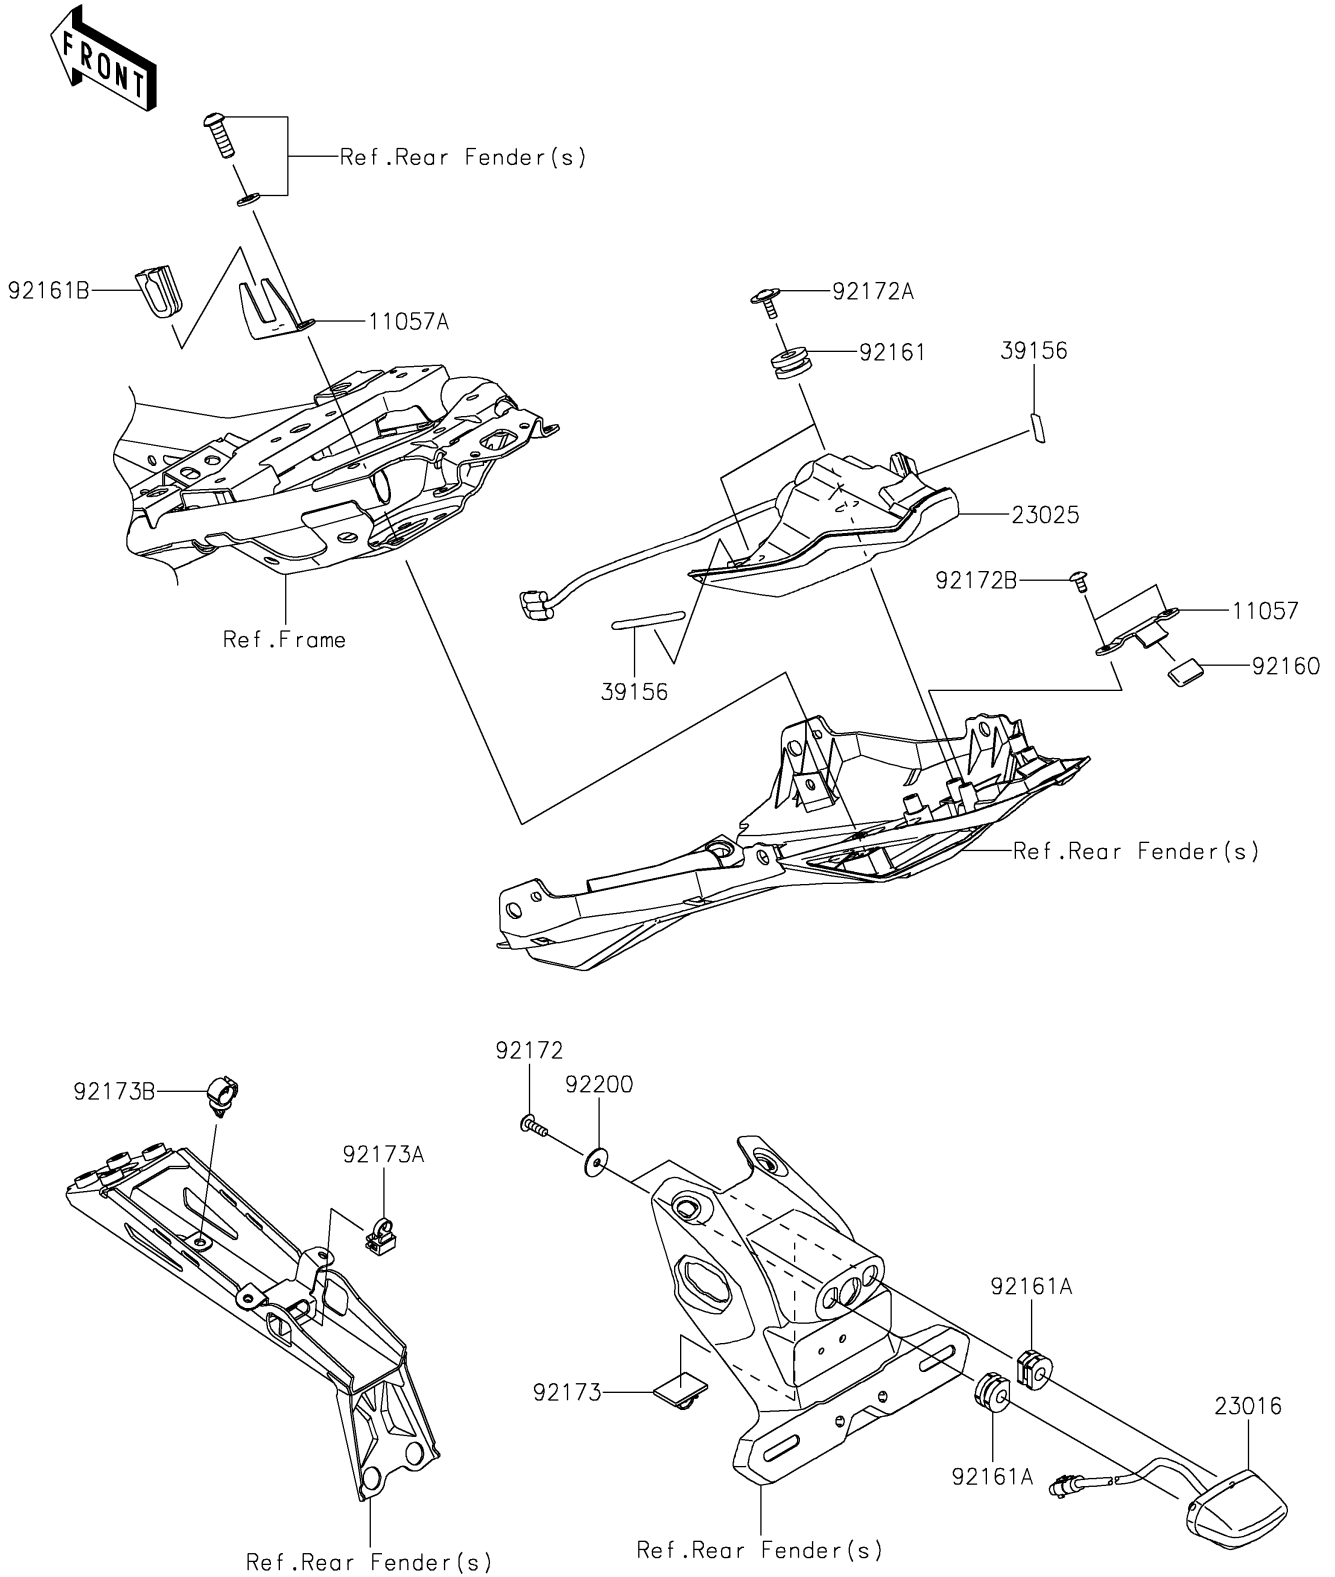

2023 Ninja® ZX-4RR PARTS DIAGRAM

Taillight(s)

F2720

2023 Ninja® ZX-4RR PARTS LIST

Taillight(s)

ITEM NAME	PART NUMBER	QUANTITY
BRACKET (Ref # 11057)	11057-1214	1
BRACKET (Ref # 11057A)	11057-7802	1
LAMP-ASSY,LICENSE,LED (Ref # 23016)	23016-0637	1
LAMP-TAIL,LED (Ref # 23025)	23025-0400	1
PAD,6X50 (Ref # 39156)	39156-2421	2
DAMPER (Ref # 92160)	92160-1190	1
DAMPER (Ref # 92161)	92161-0163	2
DAMPER (Ref # 92161A)	92161-0776	2
DAMPER,RR FENDER (Ref # 92161B)	92161-1984	1
SCREW,TAPPING,5X16 (Ref # 92172)	92172-0427	2
SCREW,5X16 (Ref # 92172A)	92172-1215	2
SCREW,CROS,5X10 (Ref # 92172B)	92172-1255	2
CLAMP (Ref # 92173)	92173-1061	1
CLAMP (Ref # 92173A)	92173-1578	1
CLAMP (Ref # 92173B)	92173-1951	1
WASHER,5.5X20X1.2 (Ref # 92200)	92200-0585	2