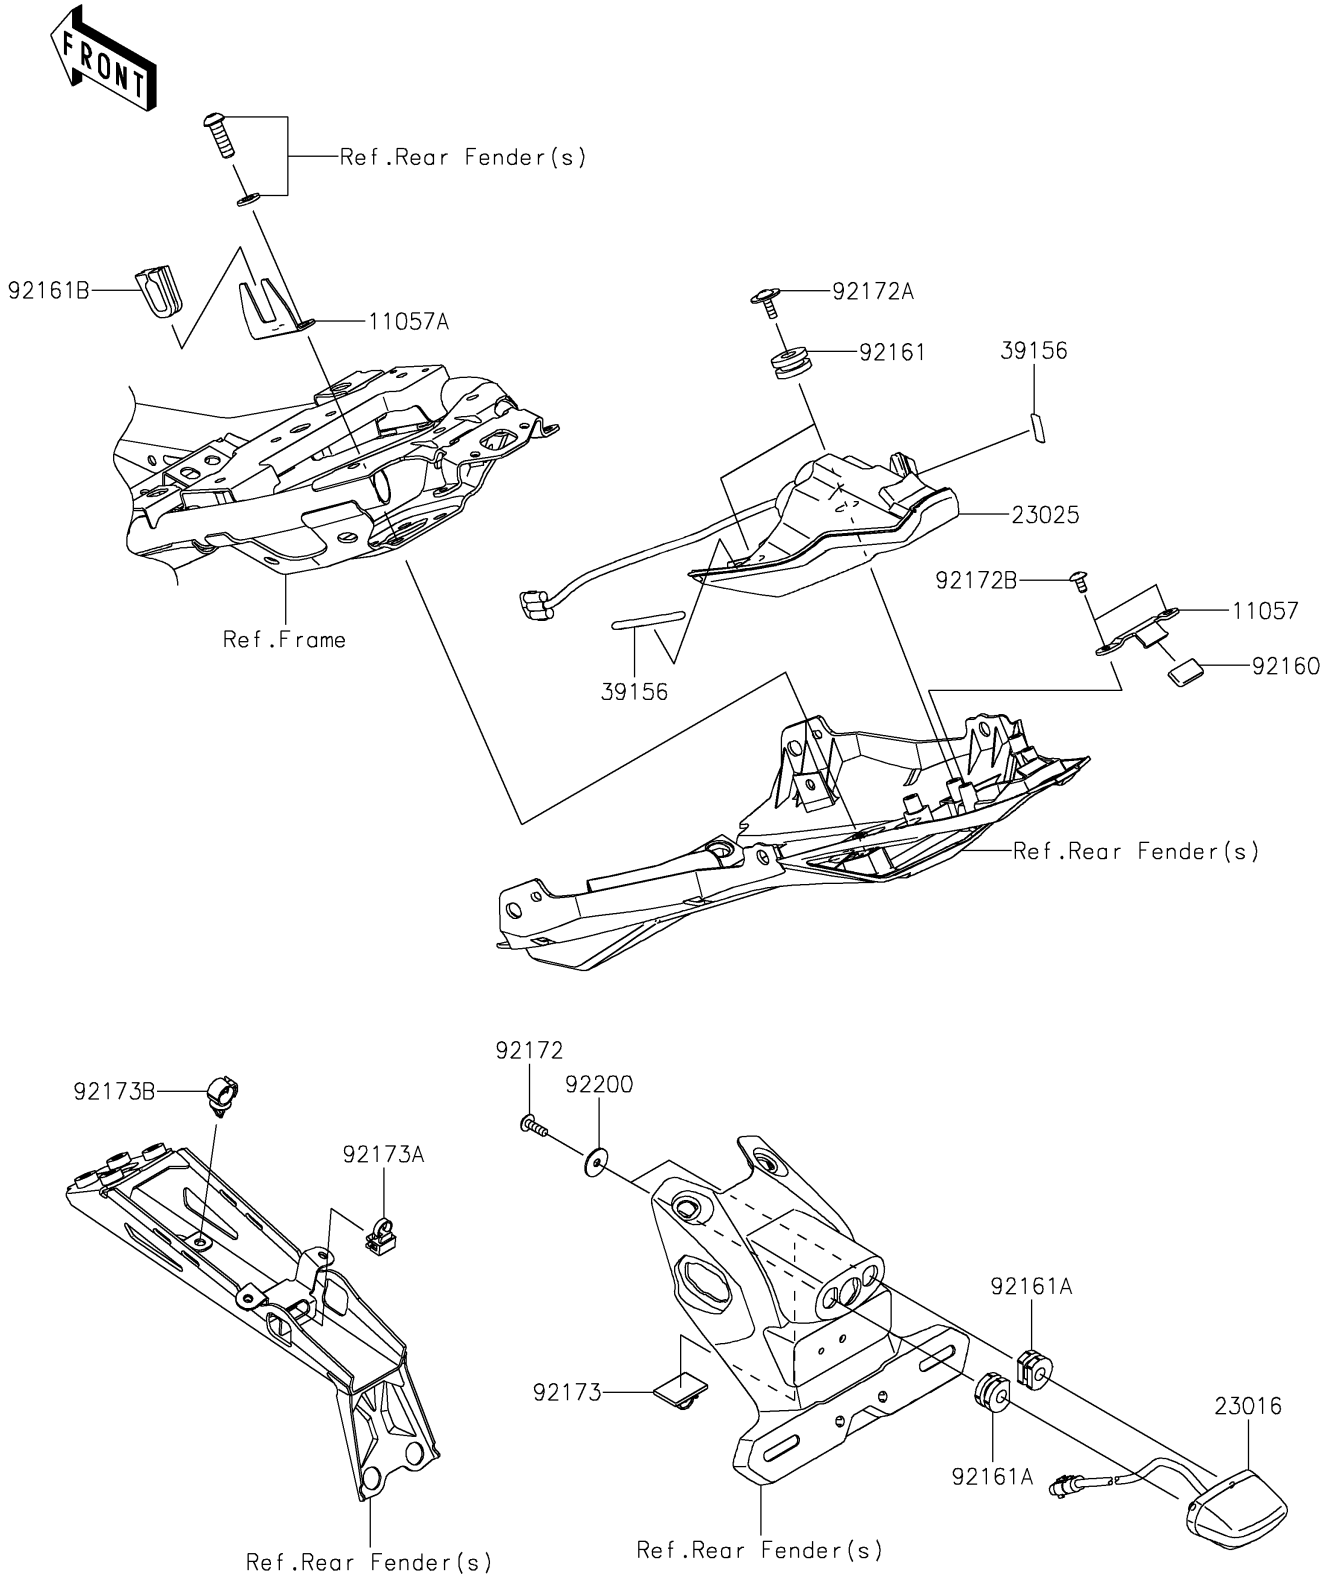

# 2023 Ninja® ZX-4RR PARTS DIAGRAM

Taillight(s)

F2720

## 2023 Ninja® ZX-4RR PARTS LIST

### Taillight(s)

ITEM NAME	PART NUMBER	QUANTITY
BRACKET (Ref # 11057)	11057-1214	1
BRACKET (Ref # 11057A)	11057-7802	1
LAMP-ASSY,LICENSE,LED (Ref # 23016)	23016-0637	1
LAMP-TAIL,LED (Ref # 23025)	23025-0400	1
PAD,6X50 (Ref # 39156)	39156-2421	2
DAMPER (Ref # 92160)	92160-1190	1
DAMPER (Ref # 92161)	92161-0163	2
DAMPER (Ref # 92161A)	92161-0776	2
DAMPER,RR FENDER (Ref # 92161B)	92161-1984	1
SCREW,TAPPING,5X16 (Ref # 92172)	92172-0427	2
SCREW,5X16 (Ref # 92172A)	92172-1215	2
SCREW,CROS,5X10 (Ref # 92172B)	92172-1255	2
CLAMP (Ref # 92173)	92173-1061	1
CLAMP (Ref # 92173A)	92173-1578	1
CLAMP (Ref # 92173B)	92173-1951	1
WASHER,5.5X20X1.2 (Ref # 92200)	92200-0585	2