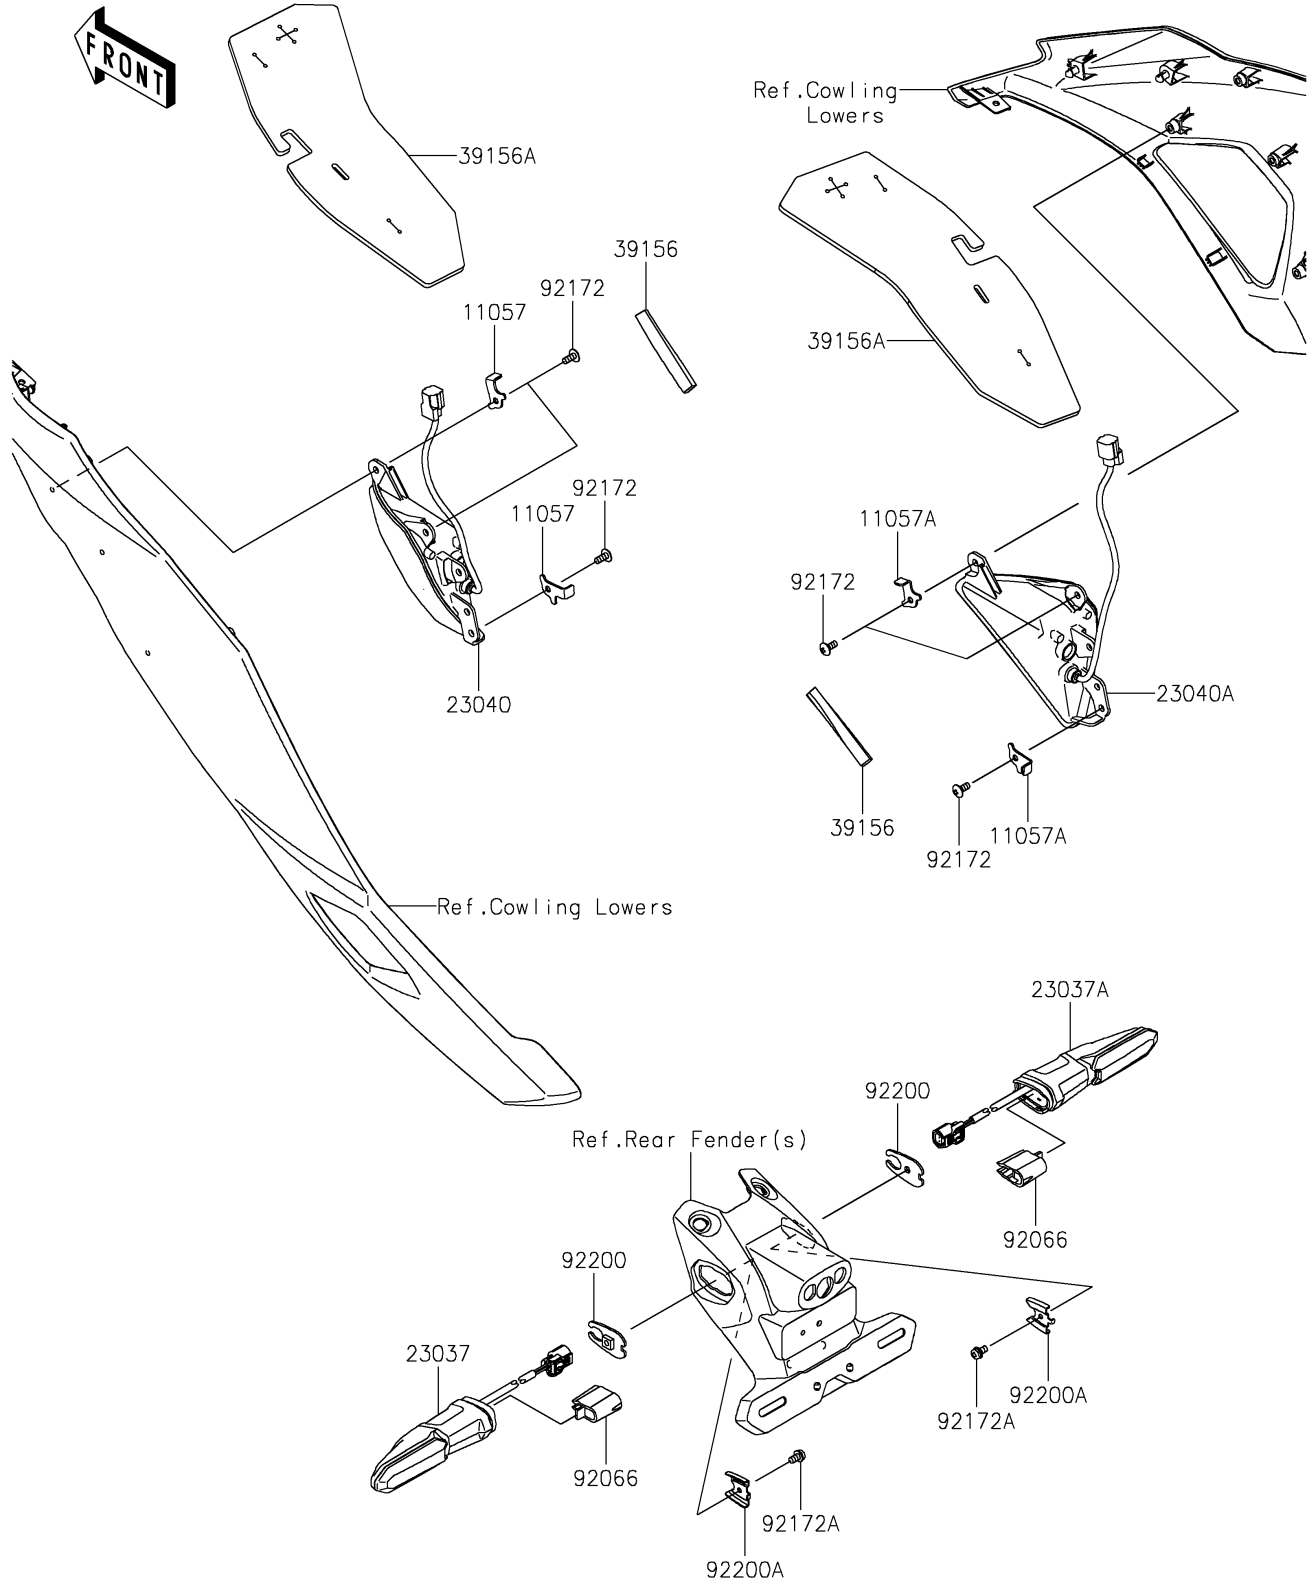

2024 NINJA® ZX™ -4RR 40th ANNIVERSARY EDITION ABS PARTS DIAGRAM

F2730

2024 NINJA® ZX™ -4RR 40th ANNIVERSARY EDITION ABS PARTS LIST

Turn Signals

ITEM NAME	PART NUMBER	QUANTITY
BRACKET,FR SIGNAL LAMP,LH (Ref # 11057)	11057-4176	2
BRACKET,FR SIGNAL LAMP,RH (Ref # 11057A)	11057-4177	2
LAMP-ASSY-SIGNAL,LED,RR,LH (Ref # 23037)	23037-0549	1
LAMP-ASSY-SIGNAL,LED,RR,RH (Ref # 23037A)	23037-0550	1
LAMP-SIGNAL,LED,FR,LH (Ref # 23040)	23040-0157	1
LAMP-SIGNAL,LED,FR,RH (Ref # 23040A)	23040-0158	1
PAD,10X80X10 (Ref # 39156)	39156-2381	2
PAD (Ref # 39156A)	39156-2776	2
PLUG,SIGNAL LAMP (Ref # 92066)	92066-0919	2
SCREW,5X12 (Ref # 92172)	92172-0821	6
SCREW-PAN-WP-CROS,4X8 (Ref # 92172A)	92172-1426	2
WASHER,SIGNAL LAMP (Ref # 92200)	92200-2294	2
WASHER (Ref # 92200A)	92200-2421	2