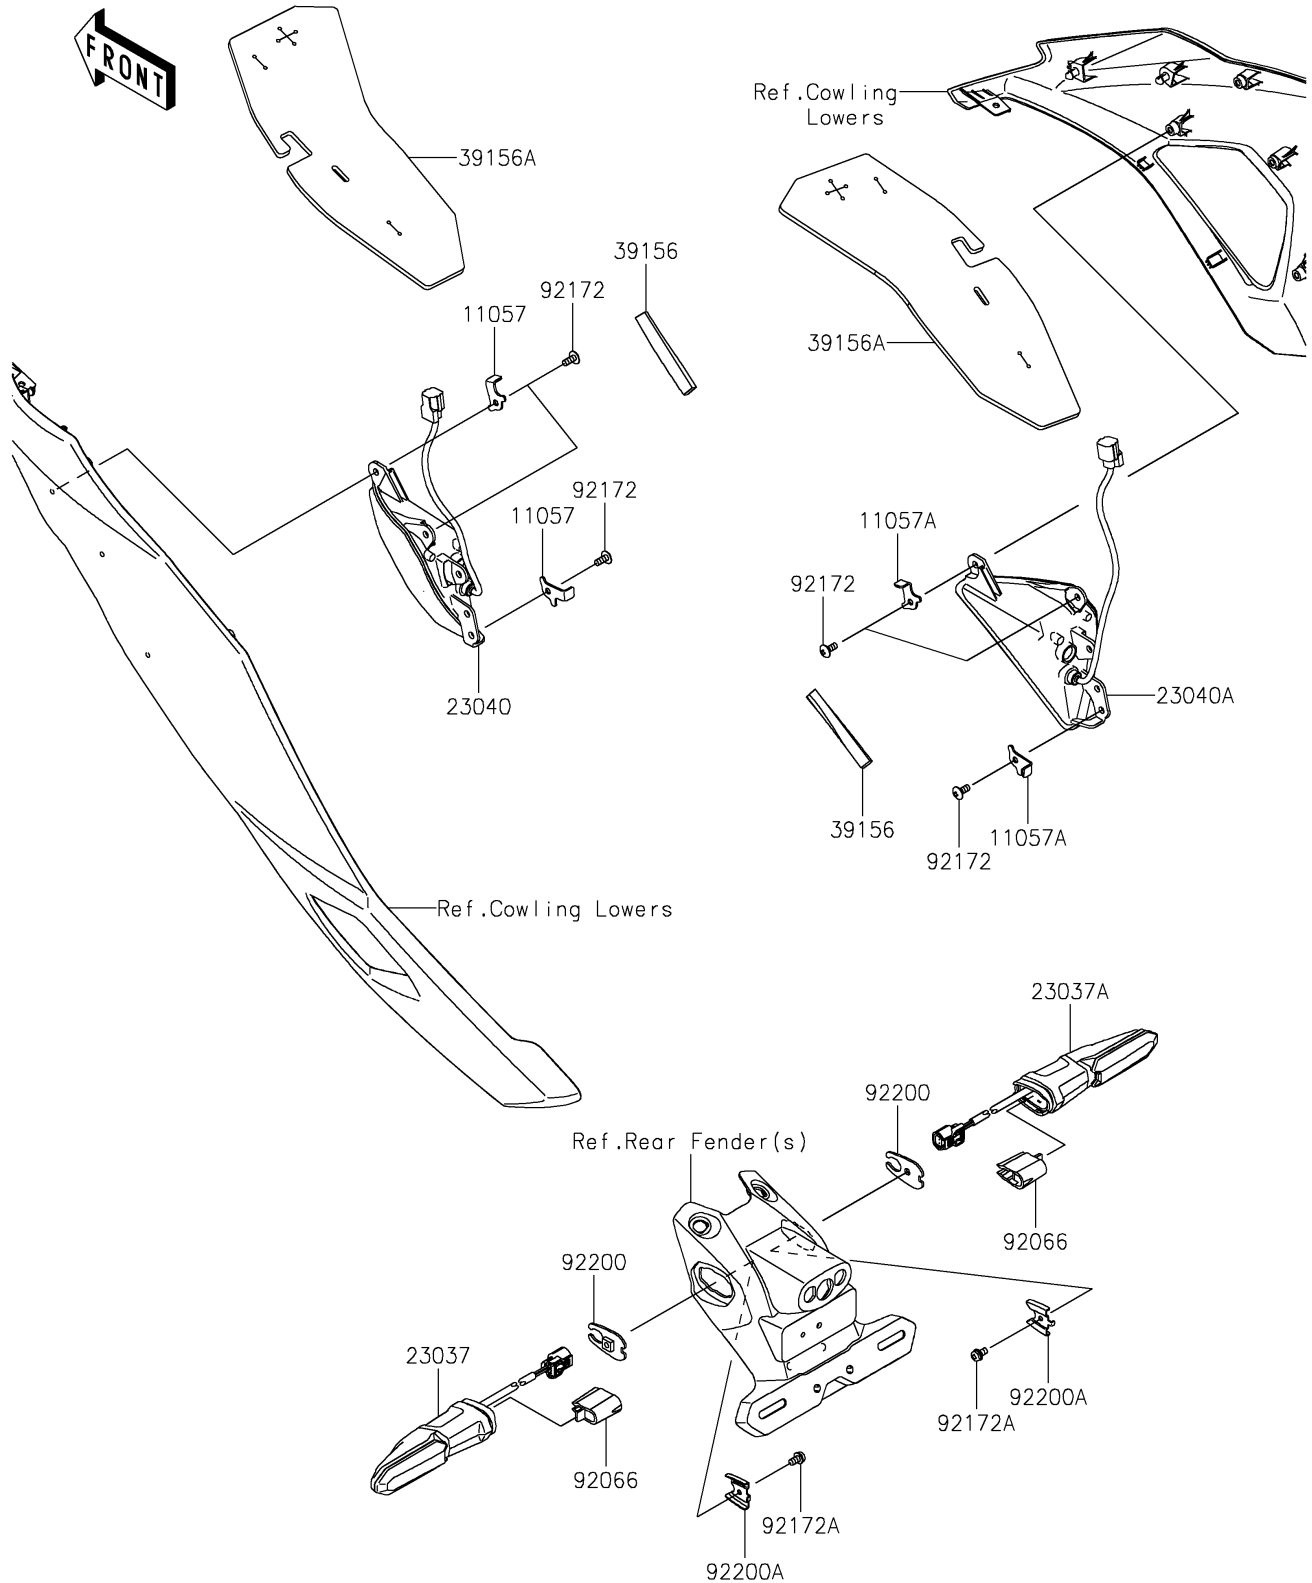

2024 Ninja ZX-4RR 40th Anniversary Edition ABS PARTS DIAGRAM

Turn Signals

F2730

2024 Ninja ZX-4RR 40th Anniversary Edition ABS PARTS LIST

Turn Signals

ITEM NAME	PART NUMBER	QUANTITY
BRACKET,FR SIGNAL LAMP,LH (Ref # 11057)	11057-4176	2
BRACKET,FR SIGNAL LAMP,RH (Ref # 11057A)	11057-4177	2
LAMP-ASSY-SIGNAL,LED,RR,LH (Ref # 23037)	23037-0549	1
LAMP-ASSY-SIGNAL,LED,RR,RH (Ref # 23037A)	23037-0550	1
LAMP-SIGNAL,LED,FR,LH (Ref # 23040)	23040-0157	1
LAMP-SIGNAL,LED,FR,RH (Ref # 23040A)	23040-0158	1
PAD,10X80X10 (Ref # 39156)	39156-2381	2
PAD (Ref # 39156A)	39156-2776	2
PLUG,SIGNAL LAMP (Ref # 92066)	92066-0919	2
SCREW,5X12 (Ref # 92172)	92172-0821	6
SCREW-PAN-WP-CROS,4X8 (Ref # 92172A)	92172-1426	2
WASHER,SIGNAL LAMP (Ref # 92200)	92200-2294	2
WASHER (Ref # 92200A)	92200-2421	2