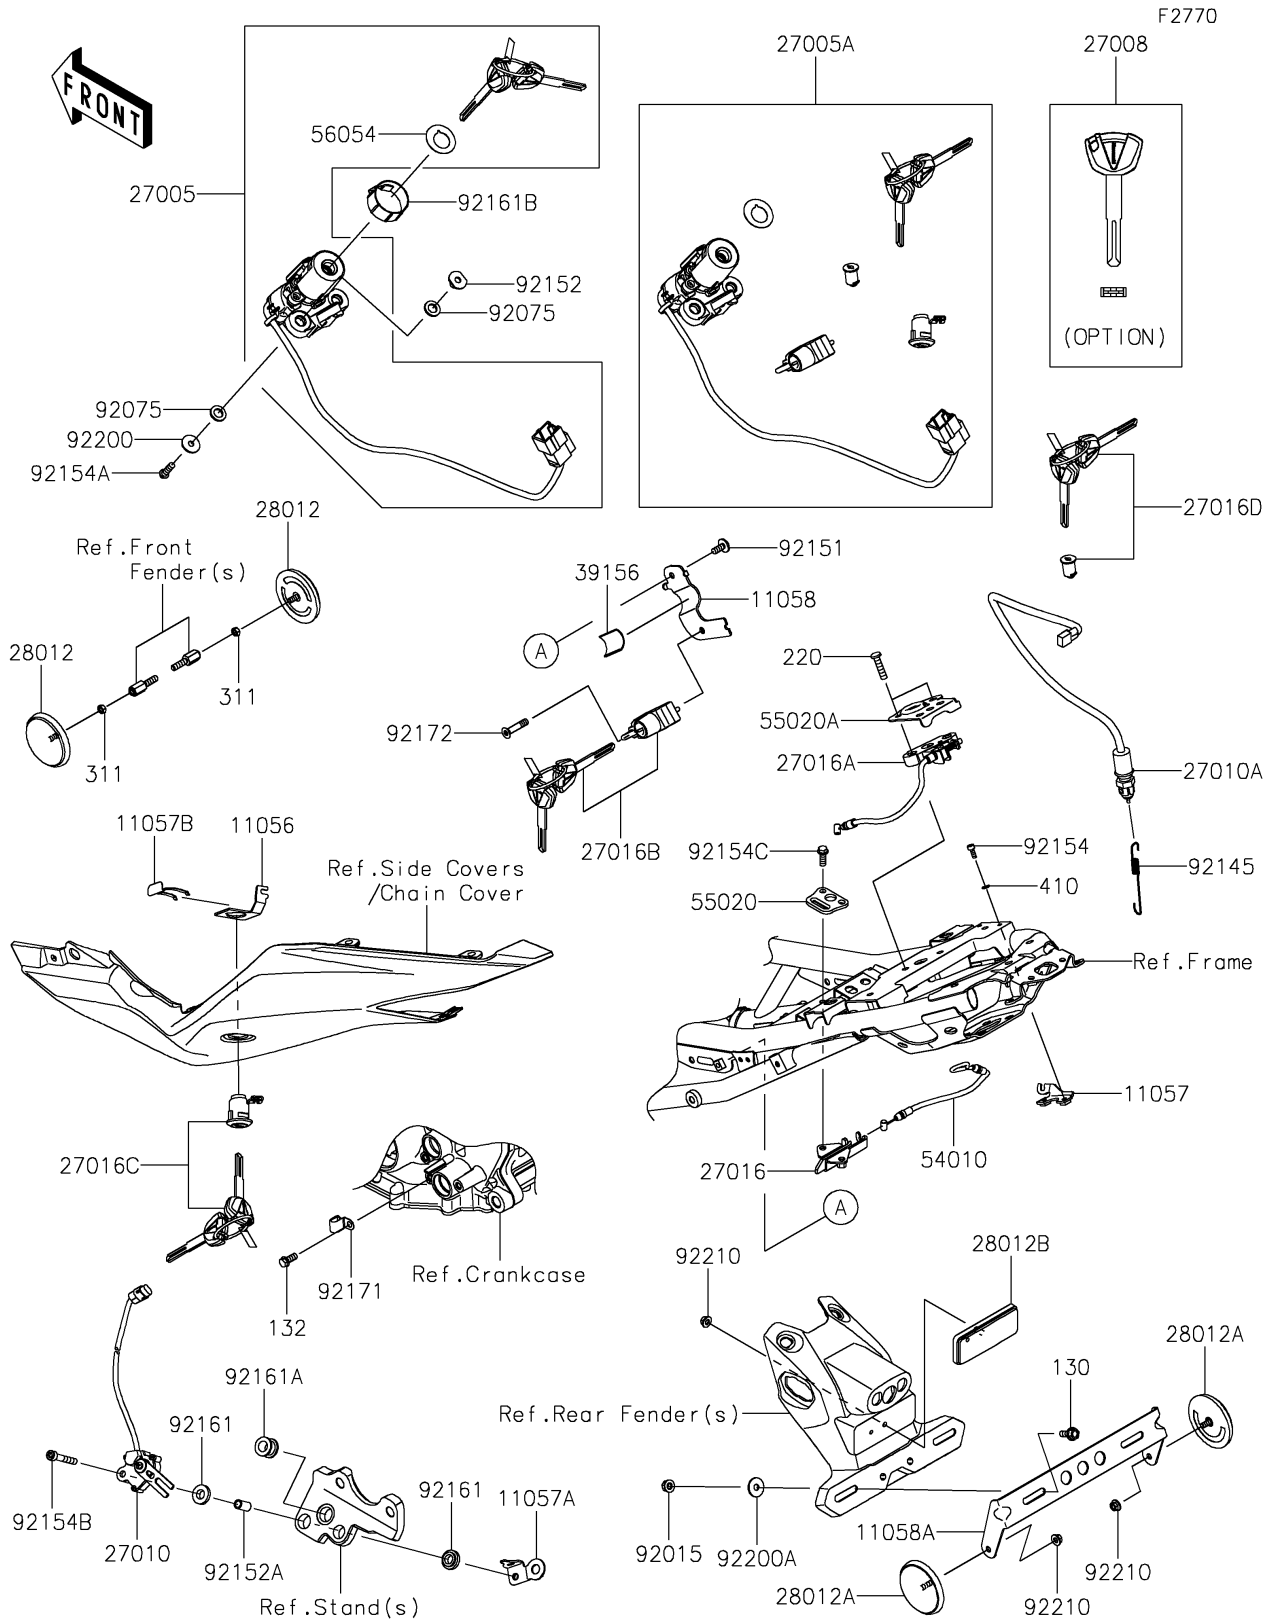

2023 Ninja® ZX-4RR PARTS LIST

Ignition Switch/Locks/Reflectors

ITEM NAME	PART NUMBER	QUANTITY
COLLAR,6.5X9.5X17 (Ref # 92152A)	92152-2274	1
BOLT,SOCKET,4X10 (Ref # 92154)	92154-0039	2
BOLT,TORX,6X20 (Ref # 92154A)	92154-0377	2
BOLT,SOCKET,6X40 (Ref # 92154B)	92154-0505	1
BOLT,FLANGED-SMALL,6X16,TB2468 (Ref # 92154C)	92154-3869	2
DAMPER (Ref # 92161)	92161-0117	2
DAMPER (Ref # 92161A)	92161-0118	1
DAMPER (Ref # 92161B)	92161-2336	1
CLAMP (Ref # 92171)	92171-0534	1
SCREW,HEXLOBE,6X30 (Ref # 92172)	92172-1378	1
WASHER,6X20X1.6 (Ref # 92200)	92200-0780	2
WASHER,6.5X20X1.6 (Ref # 92200A)	92200-1962	2
NUT,FLANGED,5MM (Ref # 92210)	92210-0007	3
BOLT-FLANGED,6X16 (Ref # 130)	130BA0616	2
BOLT-FLANGED-SMALL,6X14 (Ref # 132)	132BC0614	1
SCREW-PAN-CROS,6X25 (Ref # 220)	220AC0625	2
NUT-HEX,5MM (Ref # 311)	311AB0500	2
W-PLAIN-S,4MM (Ref # 410)	410AB0400	2