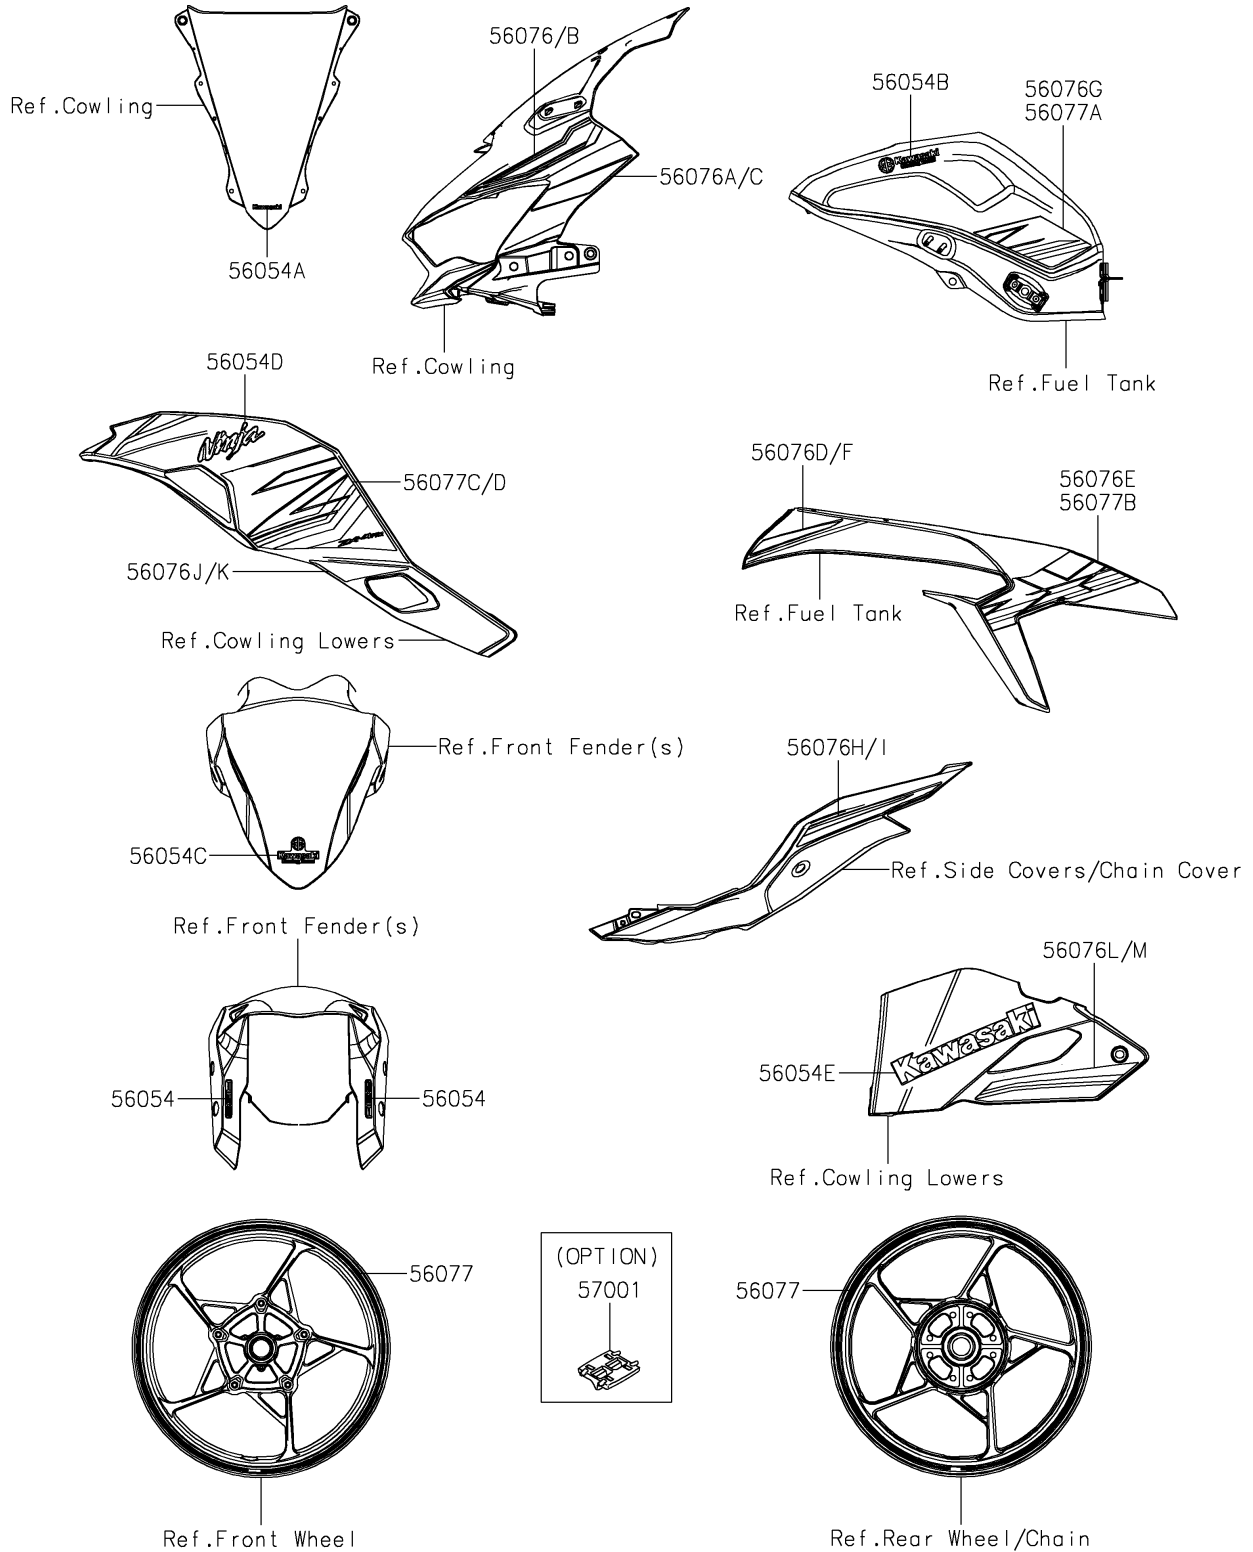

# 2023 Ninja® ZX-4RR PARTS DIAGRAM

Decals(SPFNN/SPFNL)

F2861

## 2023 Ninja® ZX-4RR PARTS LIST

Decals(SPFNN/SPFNL)

ITEM NAME	PART NUMBER	QUANTITY
MARK,ABS (Ref # 56054)	56054-1412	2
MARK,WINDSHIELD,KAWASAKI (Ref # 56054A)	56054-2767	1
MARK,FUEL TANK,KRT (Ref # 56054B)	56054-3843	2
MARK,FR FENDER,KRT (Ref # 56054C)	56054-3844	1
MARK,SIDE COWL.,NINJA (Ref # 56054D)	56054-3869	2
MARK,LWR COWL.,KAWASAKI (Ref # 56054E)	56054-3870	2
PATTERN,UPP COWL.,LH,UPP (Ref # 56076)	56076-7238	1
PATTERN,UPP COWL.,LH,LWR (Ref # 56076A)	56076-7239	1
PATTERN,UPP COWL.,RH,UPP (Ref # 56076B)	56076-7240	1
PATTERN,UPP COWL.,RH,LWR (Ref # 56076C)	56076-7241	1
PATTERN,KNEE GRIP COVER,LH,FR (Ref # 56076D)	56076-7242	1
PATTERN,KNEE GRIP COVER,LH,RR (Ref # 56076E)	56076-7243	1
PATTERN,KNEE GRIP COVER,RH,FR (Ref # 56076F)	56076-7244	1
PATTERN,FUEL TANK,LH (Ref # 56076G)	56076-7246	1
PATTERN,TAIL COVER,LH (Ref # 56076H)	56076-7248	1
PATTERN,TAIL COVER,RH (Ref # 56076I)	56076-7249	1
PATTERN,SIDE COWL.,LH,LWR (Ref # 56076J)	56076-7251	1
PATTERN,SIDE COWL.,RH,LWR (Ref # 56076K)	56076-7253	1
PATTERN,LWR COWL.,LH (Ref # 56076L)	56076-7254	1
PATTERN,LWR COWL.,RH (Ref # 56076M)	56076-7255	1
PATTERN,WHEEL,GRN/BLK,6X1079 (Ref # 56077)	56077-0009	4
PATTERN,FUEL TANK,RH (Ref # 56077A)	56077-0052	1
PATTERN,KNEE GRIP COVER,RH,RR (Ref # 56077B)	56077-0053	1
PATTERN,SIDE COWL.,LH,UPP (Ref # 56077C)	56077-0094	1
PATTERN,SIDE COWL.,RH,UPP (Ref # 56077D)	56077-0095	1
RIM STRIPE APPLICATOR (Ref # 57001)	57001-1752	AR