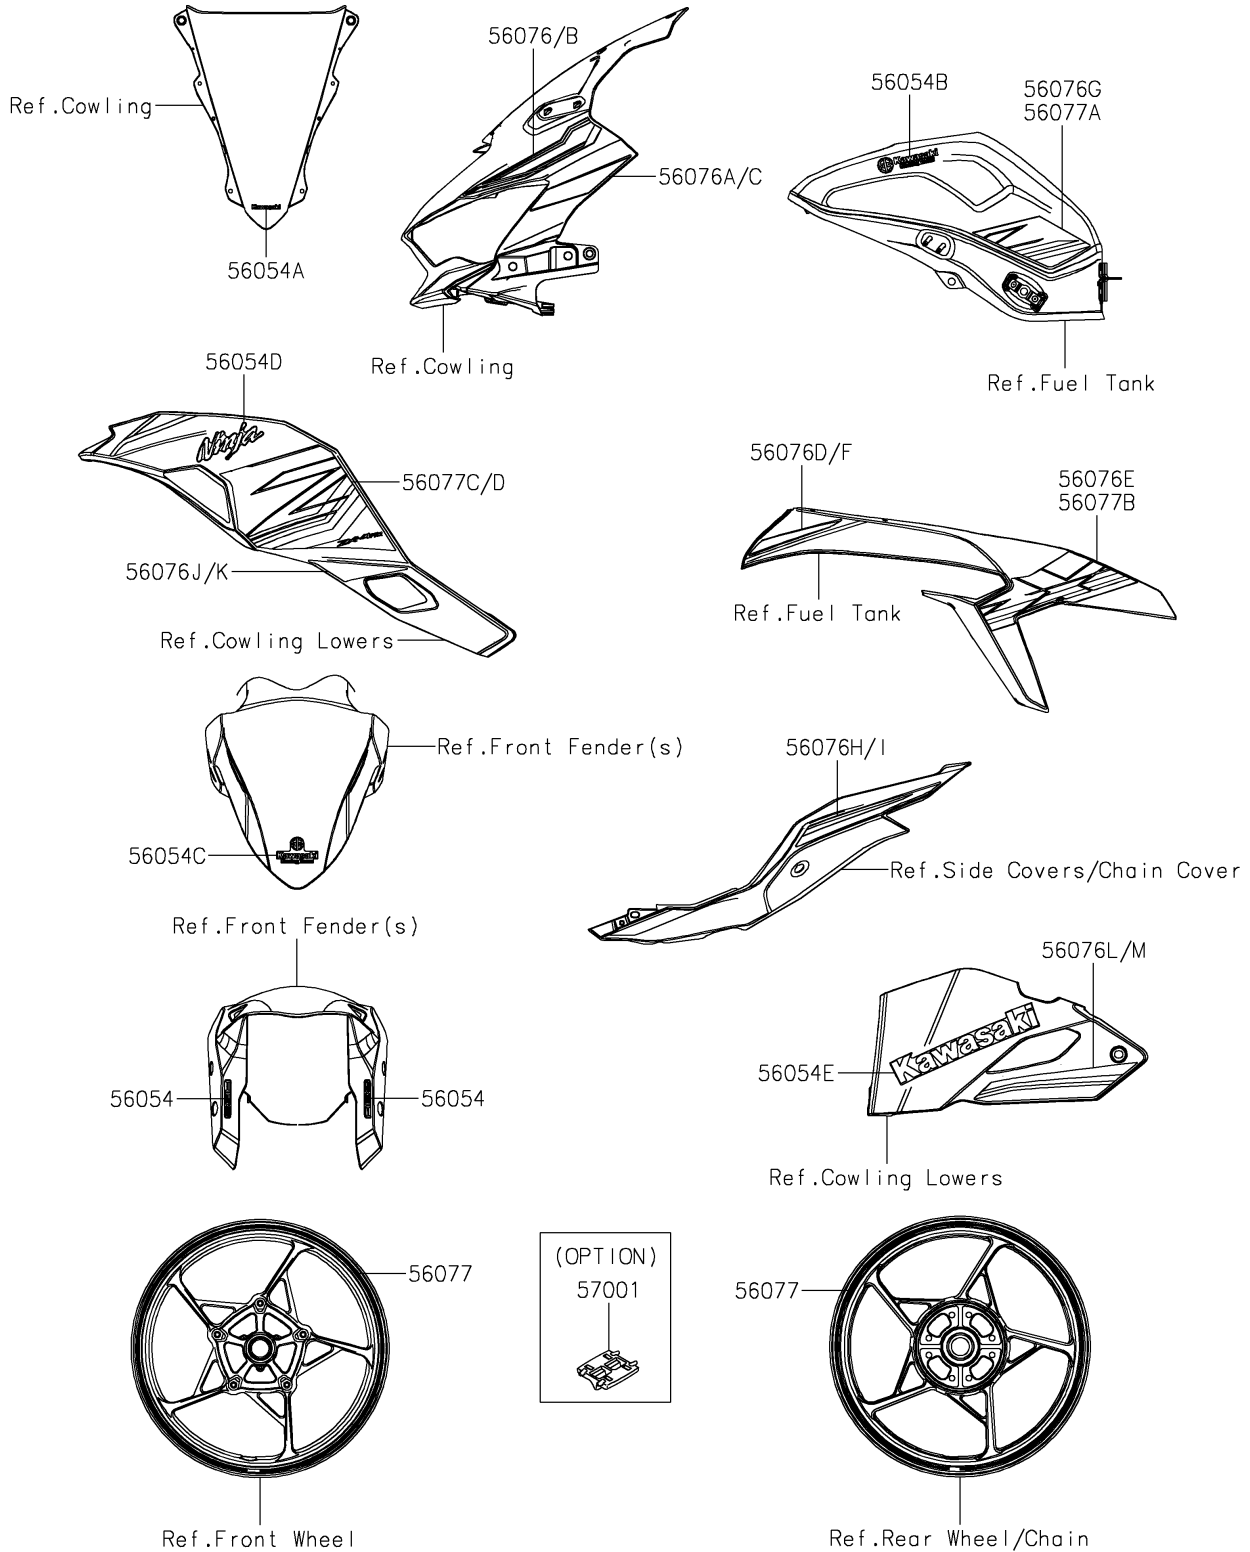

2023 Ninja® ZX-4RR PARTS DIAGRAM

Decals(SPFNN/SPFNL)

F2861

2023 Ninja® ZX-4RR PARTS LIST

Decals(SPFNN/SPFNL)

ITEM NAME	PART NUMBER	QUANTITY
MARK,ABS (Ref # 56054)	56054-1412	2
MARK,WINDSHIELD,KAWASAKI (Ref # 56054A)	56054-2767	1
MARK,FUEL TANK,KRT (Ref # 56054B)	56054-3843	2
MARK,FR FENDER,KRT (Ref # 56054C)	56054-3844	1
MARK,SIDE COWL.,NINJA (Ref # 56054D)	56054-3869	2
MARK,LWR COWL.,KAWASAKI (Ref # 56054E)	56054-3870	2
PATTERN,UPP COWL.,LH,UPP (Ref # 56076)	56076-7238	1
PATTERN,UPP COWL.,LH,LWR (Ref # 56076A)	56076-7239	1
PATTERN,UPP COWL.,RH,UPP (Ref # 56076B)	56076-7240	1
PATTERN,UPP COWL.,RH,LWR (Ref # 56076C)	56076-7241	1
PATTERN,KNEE GRIP COVER,LH,FR (Ref # 56076D)	56076-7242	1
PATTERN,KNEE GRIP COVER,LH,RR (Ref # 56076E)	56076-7243	1
PATTERN,KNEE GRIP COVER,RH,FR (Ref # 56076F)	56076-7244	1
PATTERN,FUEL TANK,LH (Ref # 56076G)	56076-7246	1
PATTERN,TAIL COVER,LH (Ref # 56076H)	56076-7248	1
PATTERN,TAIL COVER,RH (Ref # 56076I)	56076-7249	1
PATTERN,SIDE COWL.,LH,LWR (Ref # 56076J)	56076-7251	1
PATTERN,SIDE COWL.,RH,LWR (Ref # 56076K)	56076-7253	1
PATTERN,LWR COWL.,LH (Ref # 56076L)	56076-7254	1
PATTERN,LWR COWL.,RH (Ref # 56076M)	56076-7255	1
PATTERN,WHEEL,GRN/BLK,6X1079 (Ref # 56077)	56077-0009	4
PATTERN,FUEL TANK,RH (Ref # 56077A)	56077-0052	1
PATTERN,KNEE GRIP COVER,RH,RR (Ref # 56077B)	56077-0053	1
PATTERN,SIDE COWL.,LH,UPP (Ref # 56077C)	56077-0094	1
PATTERN,SIDE COWL.,RH,UPP (Ref # 56077D)	56077-0095	1
RIM STRIPE APPLICATOR (Ref # 57001)	57001-1752	AR