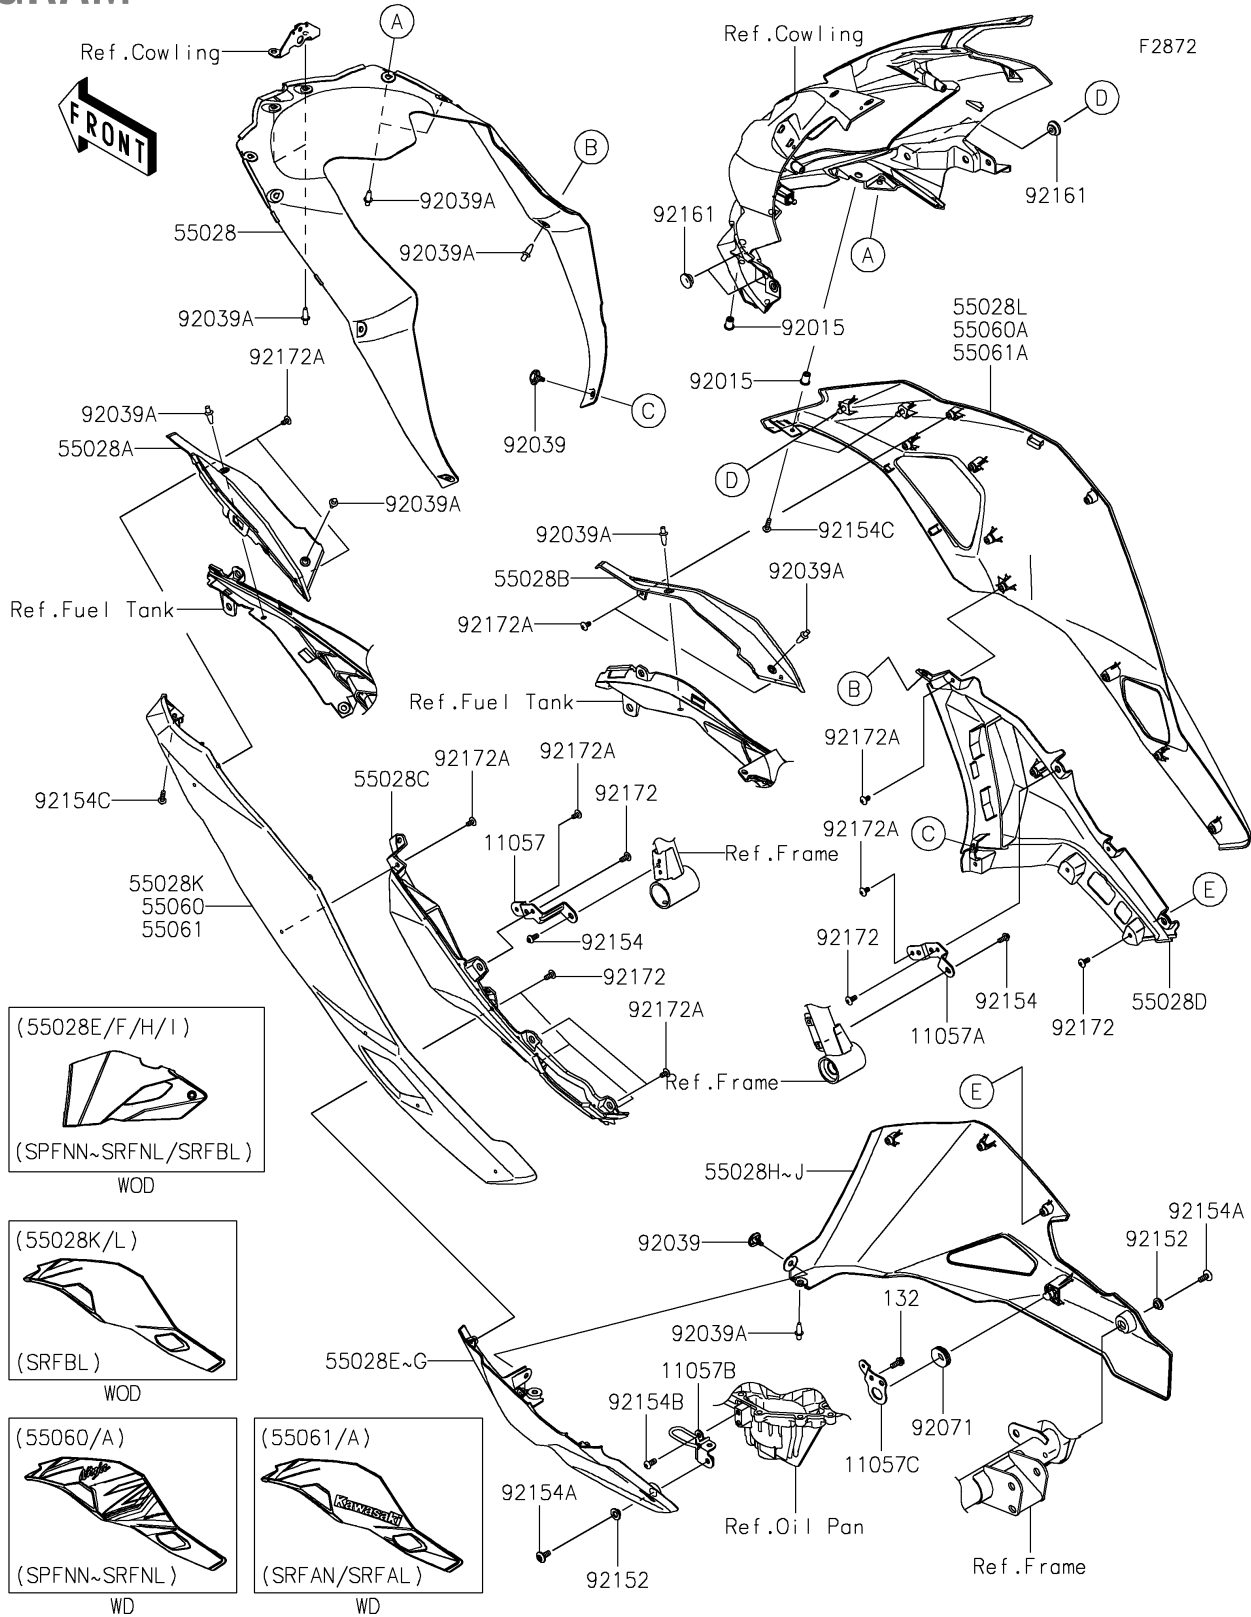

# 2024 NINJA<sup>®</sup> ZX™-4RR 40th ANNIVERSARY EDITION ABS PARTS DIAGRAM

# 2024 NINJA® ZX™-4RR 40th ANNIVERSARY EDITION ABS PARTS LIST

## Cowling Lowers

ITEM NAME	PART NUMBER	QUANTITY
BRACKET,SIDE COWL.,LH (Ref # 11057)	11057-2858	1
BRACKET,SIDE COWL.,RH (Ref # 11057A)	11057-2859	1
BRACKET,LWR COWL.,LH (Ref # 11057B)	11057-2860	1
BRACKET,LWR COWL.,RH (Ref # 11057C)	11057-7936	1
COWLING,FR (Ref # 55028)	55028-0726	1
COWLING,SIDE COWL.,LH,UPP (Ref # 55028A)	55028-0730	1
COWLING,SIDE COWL.,RH,UPP (Ref # 55028B)	55028-0731	1
COWLING,SIDE COWL.,LH,LWR (Ref # 55028C)	55028-0732	1
COWLING,SIDE COWL.,RH,LWR (Ref # 55028D)	55028-0733	1
COWLING,LWR,LH,BLUE (Ref # 55028G)	55028-0734-DB	1
COWLING,LWR,RH,BLUE (Ref # 55028J)	55028-0735-DB	1
COWLING,SIDE COWL.,LH,WHITE (Ref # 55061)	55061-5144-11C	1
COWLING,SIDE COWL.,RH,WHITE (Ref # 55061A)	55061-5145-11C	1
NUT,WELL,5MM (Ref # 92015)	92015-1757	2
RIVET,HOLE 8MM (Ref # 92039)	92039-0014	3
RIVET (Ref # 92039A)	92039-0709	13
GROMMET (Ref # 92071)	92071-1043	1
COLLAR (Ref # 92152)	92152-2296	2
BOLT,SOCKET,5X12 (Ref # 92154)	92154-0917	2
BOLT,SOCKET,6X14 (Ref # 92154A)	92154-0932	2
BOLT,SOCKET,6X14 (Ref # 92154B)	92154-4165	2
BOLT,SOCKET,5X16 (Ref # 92154C)	92154-4294	2
DAMPER (Ref # 92161)	92161-1531	4
SCREW,5X12 (Ref # 92172)	92172-0821	8
SCREW,CROS,5X10 (Ref # 92172A)	92172-1255	12
BOLT-FLANGED-SMALL,6X14 (Ref # 132)	132BB0614	2