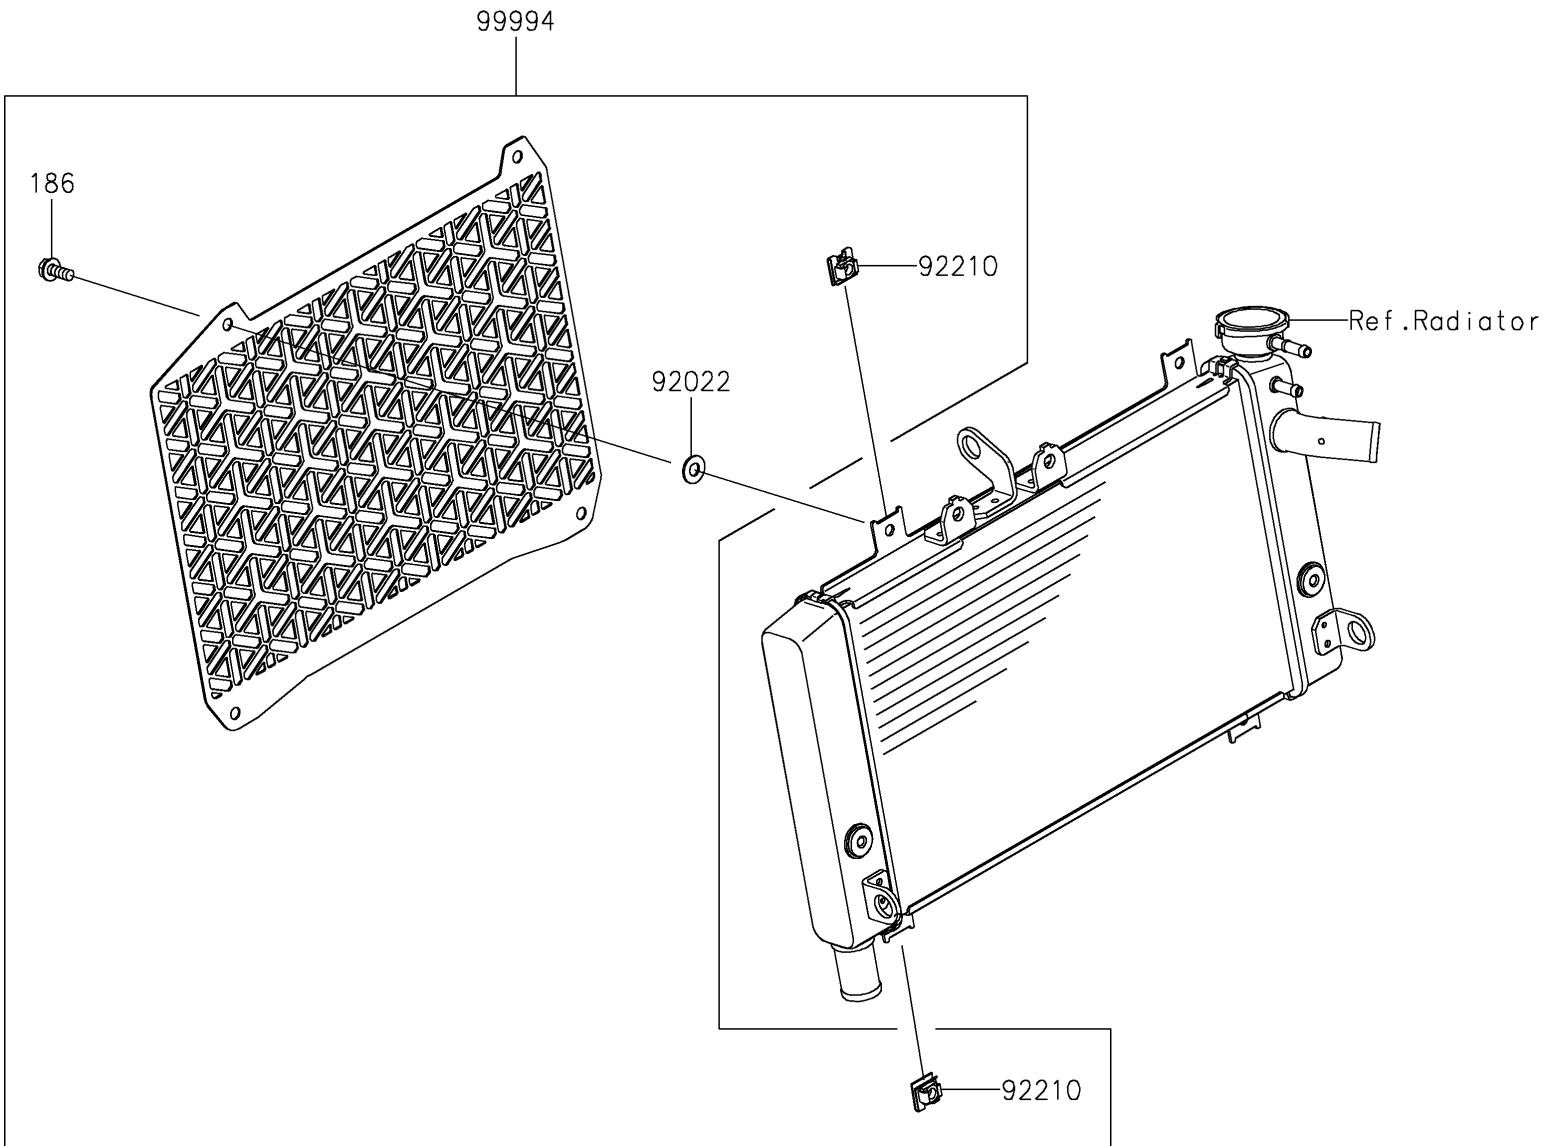

2024 NINJA® ZX™ -4RR KRT EDITION ABS PARTS DIAGRAM

Accessory(Radiator Trim)

F2910

2024 NINJA® ZX™ -4RR KRT EDITION ABS PARTS LIST

Accessory(Radiator Trim)

ITEM NAME	PART NUMBER	QUANTITY
WASHER,7X16X1.2 (Ref # 92022)	92022-024	4
NUT,CLIP,6MM (Ref # 92210)	92210-0867	4
RADIATOR TRIM (Ref # 99994)	99994-1887	1
BOLT-UPSET-WP (Ref # 186)	186BA0616	4