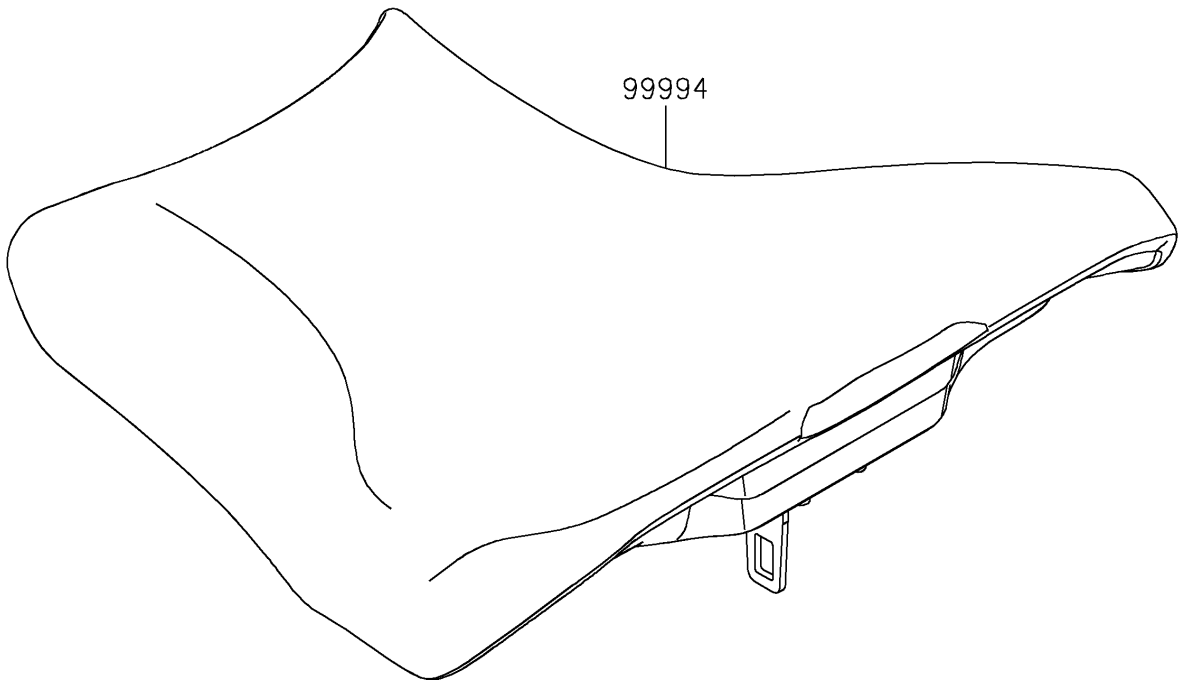

# 2024 NINJA® ZX™-4RR 40th ANNIVERSARY EDITION ABS PARTS DIAGRAM

F2910C

# 2024 NINJA® ZX™-4RR 40th ANNIVERSARY EDITION ABS PARTS LIST

Accessory(Seat)

ITEM NAME	PART NUMBER	QUANTITY
SEAT-SPORT (Ref # 99994)	99994-1872	1