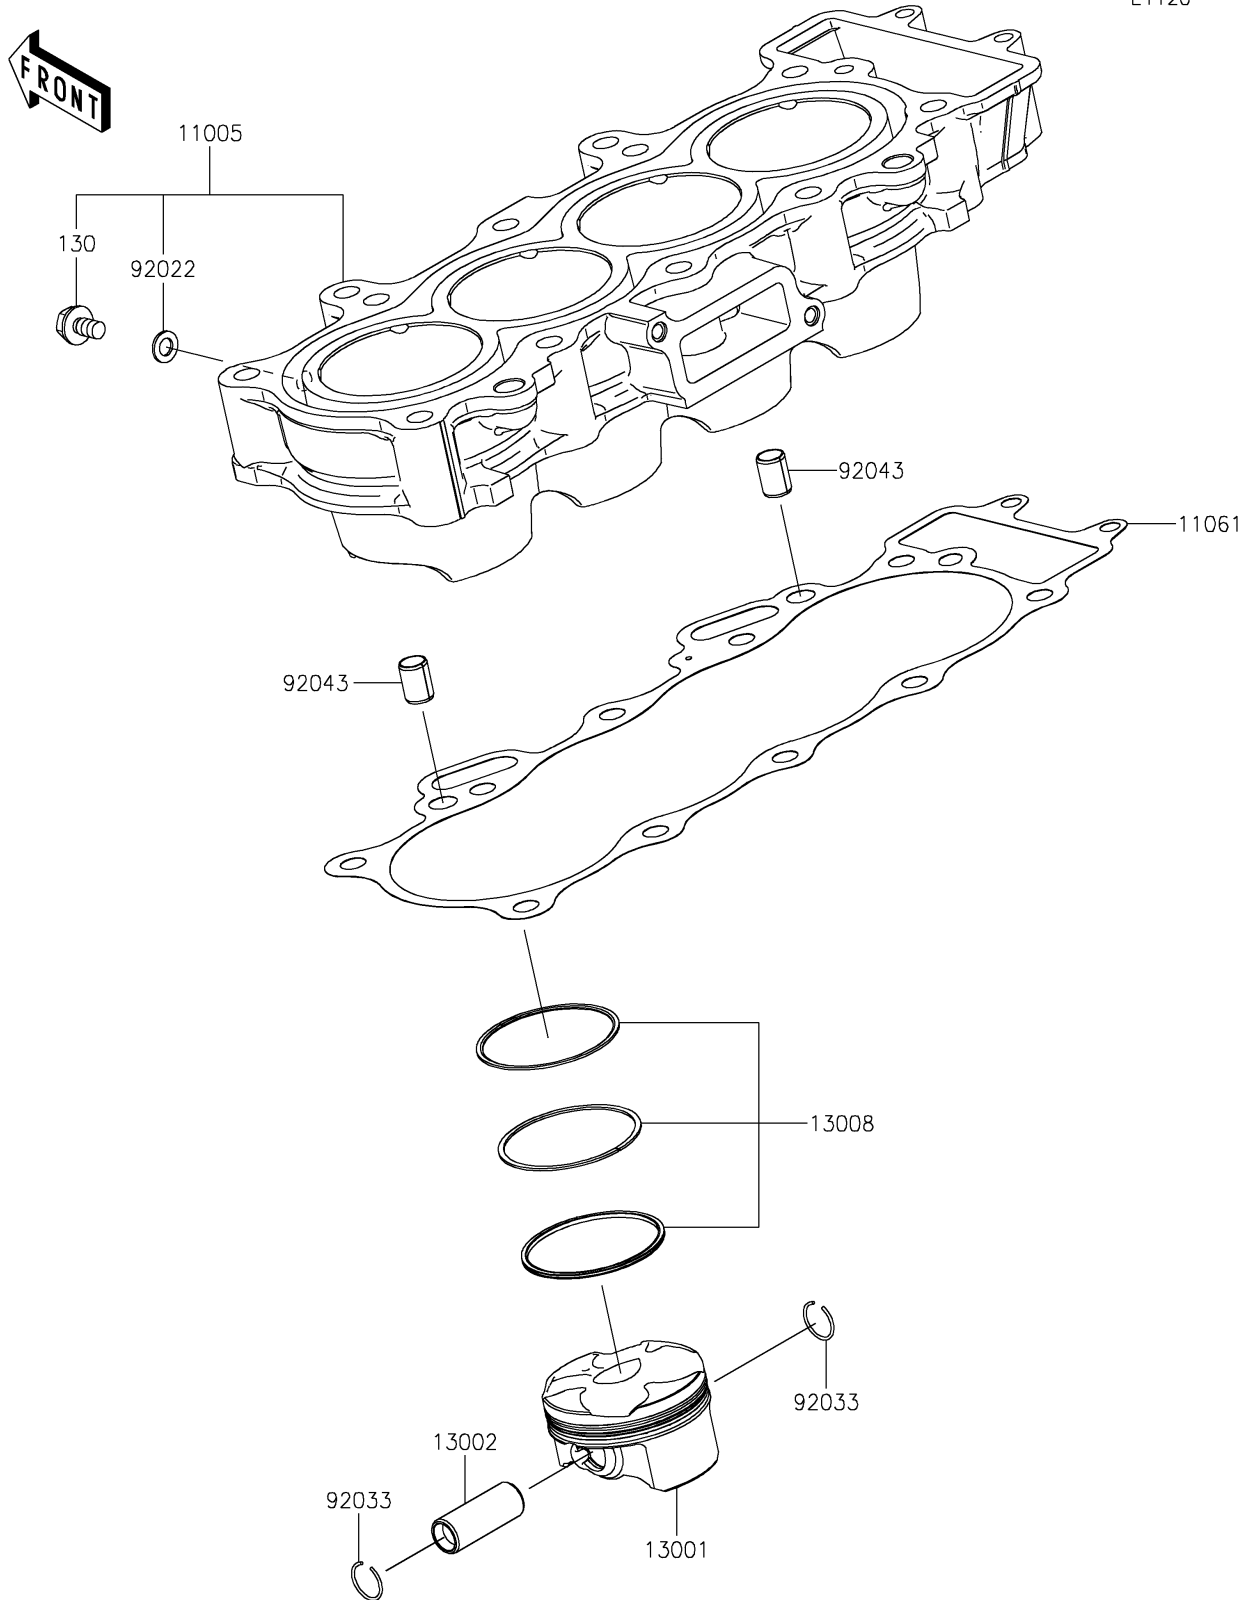

# 2024 Ninja ZX-4R ABS PARTS DIAGRAM

Cylinder/Piston(s)

E1120

## 2024 Ninja ZX-4R ABS PARTS LIST

Cylinder/Piston(s)

ITEM NAME	PART NUMBER	QUANTITY
CYLINDER-ENGINE (Ref # 11005)	11005-0732	1
GASKET,CYLINDER BASE (Ref # 11061)	11061-1551	1
PISTON-ENGINE (Ref # 13001)	13001-0842	4
PIN-PISTON (Ref # 13002)	13002-0732	4
RING-SET-PISTON (Ref # 13008)	13008-0605	4
WASHER,6.2X11X1 (Ref # 92022)	92022-304	1
RING-SNAP (Ref # 92033)	92033-1287	8
PIN,8.2X10X14 (Ref # 92043)	92043-1264	2
BOLT-FLANGED,6X10 (Ref # 130)	130BD0610	1