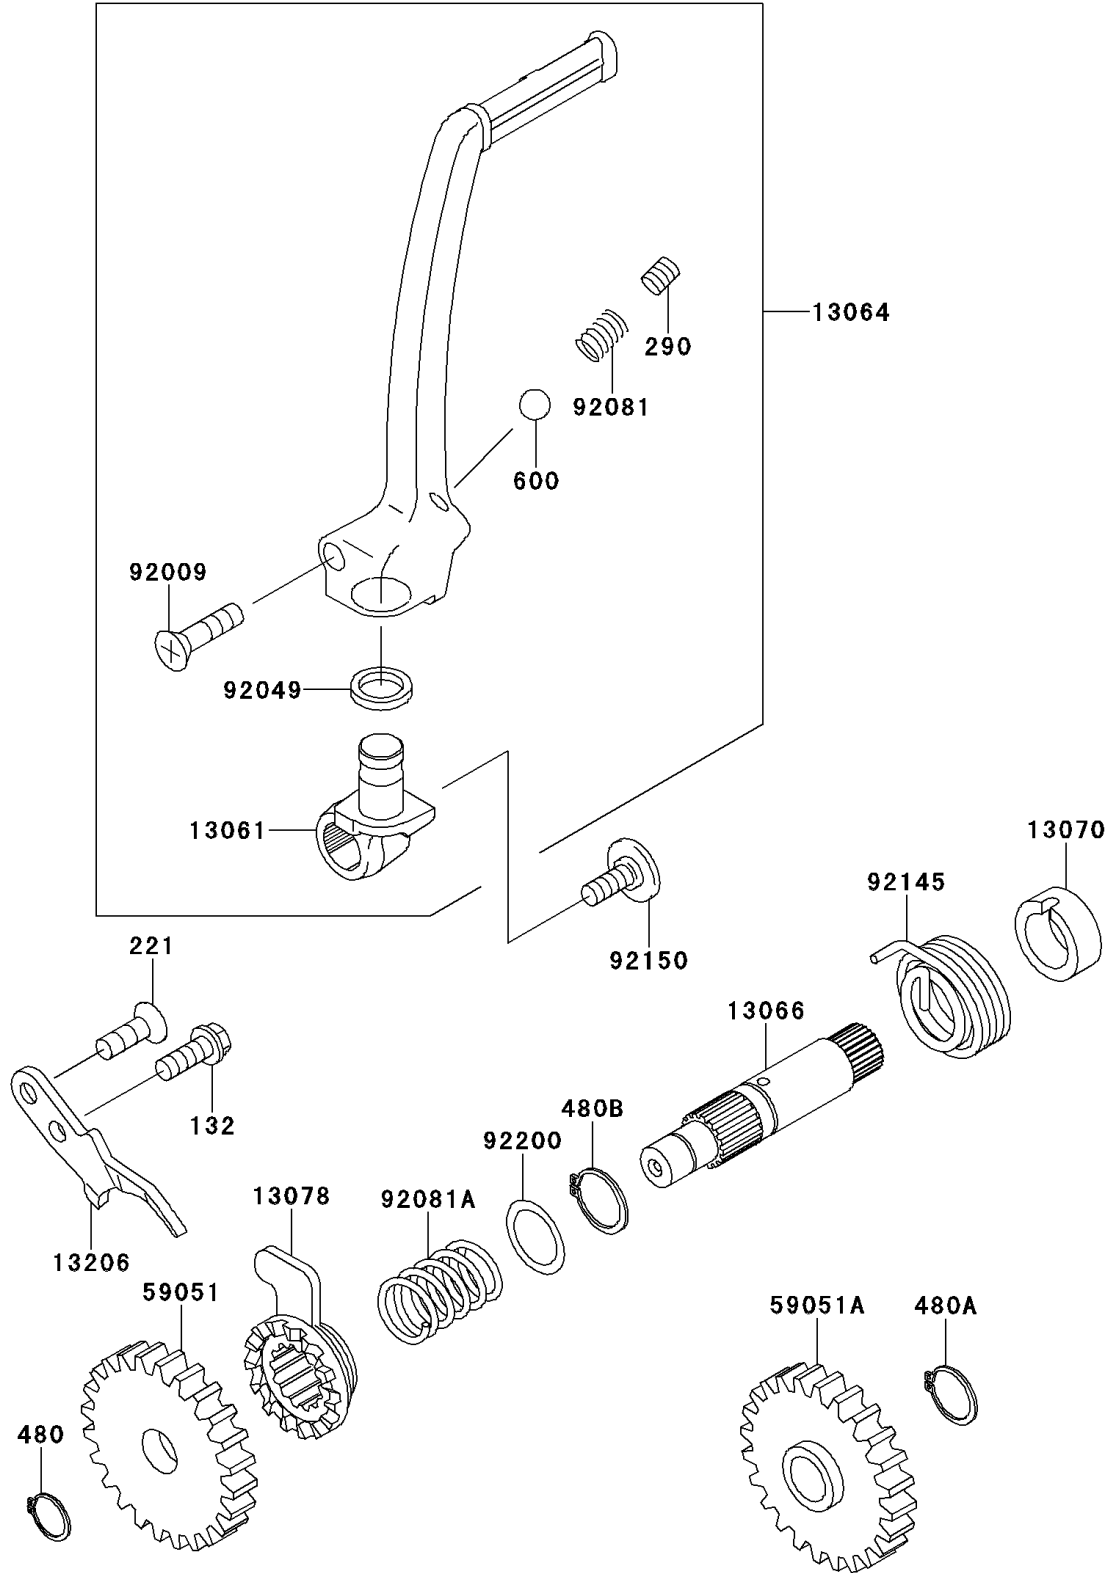

2011 KX™ 85 PARTS DIAGRAM

Kickstarter Mechanism

E1340

2011 KX™ 85 PARTS LIST

Kickstarter Mechanism

ITEM NAME	PART NUMBER	QUANTITY
BOLT-FLANGED-SMALL,6X16 (Ref # 132)	132BA0616	1
SCREW-CSK-CROS,6X18 (Ref # 221)	221AA0618	1
SCREW-SET-SOCKET,8X8 (Ref # 290)	290CA0808	1
CIRCLIP-TYPE-C,12MM (Ref # 480)	480J1200	1
CIRCLIP-TYPE-C,15MM (Ref # 480A)	480J1500	1
CIRCLIP-TYPE-C,16MM (Ref # 480B)	480J1600	1
BALL-STEEL,1/4" (Ref # 600)	600A0800	1
BOSS,KICK PEDAL (Ref # 13061)	13061-1712	1
LEVER-ASSY-KICK,PEDAL (Ref # 13064)	13064-1188	1
SHAFT-KICK (Ref # 13066)	13066-1097	1
GUIDE (Ref # 13070)	13070-1314	1
RATCHET (Ref # 13078)	13078-1004	1
GUIDE-KICK (Ref # 13206)	13206-1066	1
GEAR-SPUR,32T (Ref # 59051)	59051-1026	1
GEAR-SPUR,31T,KICK (Ref # 59051A)	59051-1147	1
SCREW,6X27 (Ref # 92009)	92009-1607	1
SEAL-OIL,SR12162.5 (Ref # 92049)	92049-1468	1
SPRING,KICK PEDAL (Ref # 92081)	92081-020	1
SPRING,RATCHET (Ref # 92081A)	92081-122	1
SPRING (Ref # 92145)	92145-1058	1
BOLT,SOCKET,6X16 (Ref # 92150)	92150-1673	1
WASHER,KICKSHAFT (Ref # 92200)	92200-1209	1