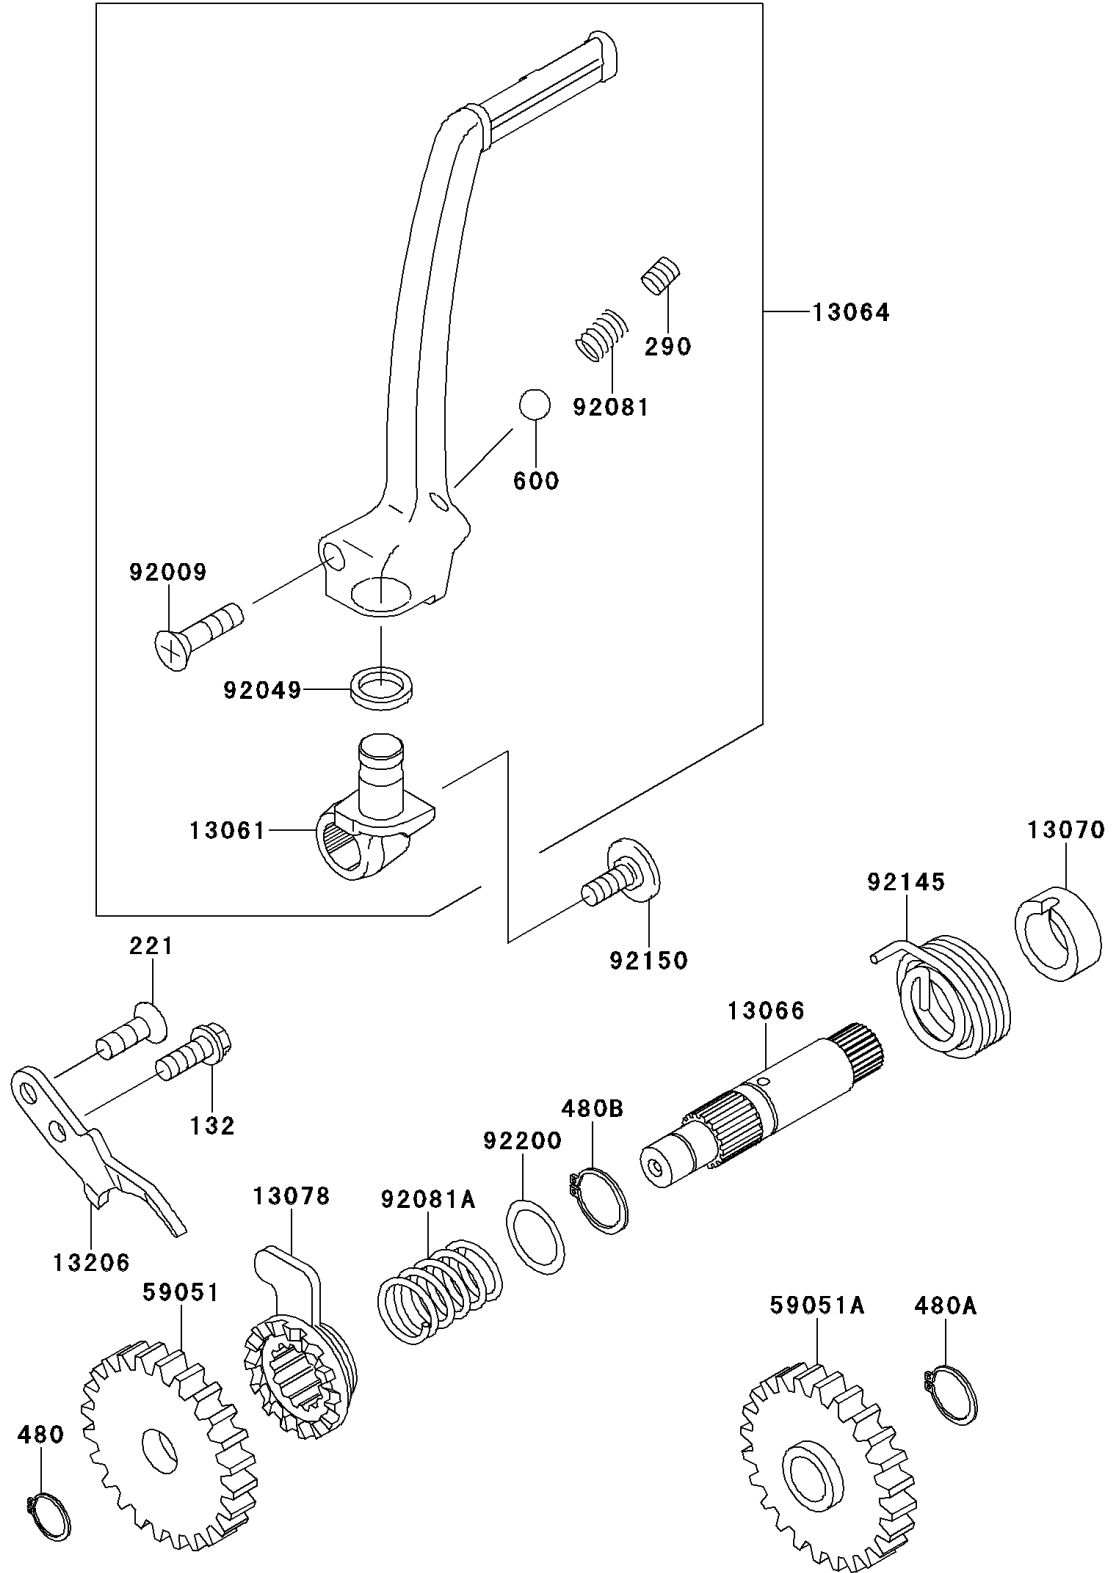

# 2011 KX™ 85 PARTS DIAGRAM

Kickstarter Mechanism

E1340

## 2011 KX™ 85 PARTS LIST

### Kickstarter Mechanism

ITEM NAME	PART NUMBER	QUANTITY
BOLT-FLANGED-SMALL,6X16 (Ref # 132)	132BA0616	1
SCREW-CSK-CROS,6X18 (Ref # 221)	221AA0618	1
SCREW-SET-SOCKET,8X8 (Ref # 290)	290CA0808	1
CIRCLIP-TYPE-C,12MM (Ref # 480)	480J1200	1
CIRCLIP-TYPE-C,15MM (Ref # 480A)	480J1500	1
CIRCLIP-TYPE-C,16MM (Ref # 480B)	480J1600	1
BALL-STEEL,1/4" (Ref # 600)	600A0800	1
BOSS,KICK PEDAL (Ref # 13061)	13061-1712	1
LEVER-ASSY-KICK,PEDAL (Ref # 13064)	13064-1188	1
SHAFT-KICK (Ref # 13066)	13066-1097	1
GUIDE (Ref # 13070)	13070-1314	1
RATCHET (Ref # 13078)	13078-1004	1
GUIDE-KICK (Ref # 13206)	13206-1066	1
GEAR-SPUR,32T (Ref # 59051)	59051-1026	1
GEAR-SPUR,31T,KICK (Ref # 59051A)	59051-1147	1
SCREW,6X27 (Ref # 92009)	92009-1607	1
SEAL-OIL,SR12162.5 (Ref # 92049)	92049-1468	1
SPRING,KICK PEDAL (Ref # 92081)	92081-020	1
SPRING,RATCHET (Ref # 92081A)	92081-122	1
SPRING (Ref # 92145)	92145-1058	1
BOLT,SOCKET,6X16 (Ref # 92150)	92150-1673	1
WASHER,KICKSHAFT (Ref # 92200)	92200-1209	1