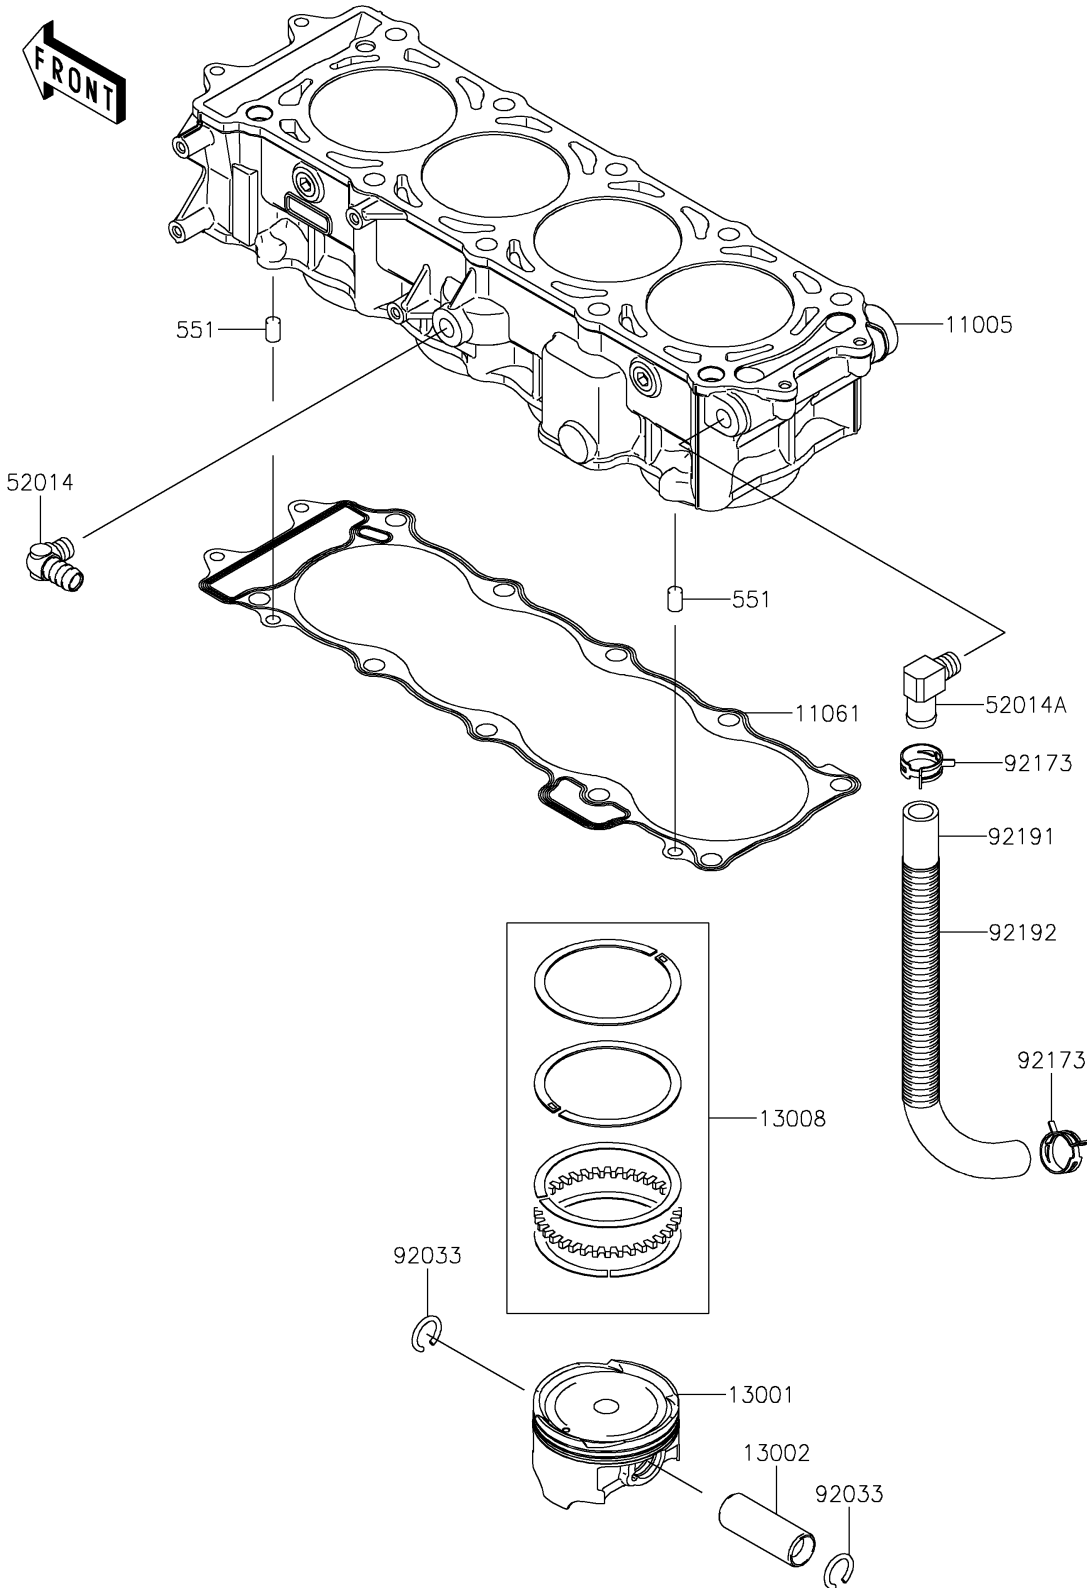

2024 JET SKI® STX® 160X PARTS DIAGRAM

Cylinder/Piston(s)

E1120

2024 JET SKI® STX® 160X PARTS LIST

Cylinder/Piston(s)

ITEM NAME	PART NUMBER	QUANTITY
CYLINDER-ENGINE (Ref # 11005)	11005-3768	1
GASKET,CYLINDER BASE (Ref # 11061)	11061-3708	1
PISTON-ENGINE (Ref # 13001)	13001-3737	4
PIN-PISTON (Ref # 13002)	13002-3709	4
RING-SET-PISTON (Ref # 13008)	13008-0048	4
ELBOW (Ref # 52014)	52014-3711	1
ELBOW (Ref # 52014A)	52014-3717	1
RING-SNAP (Ref # 92033)	92033-1188	8
CLAMP (Ref # 92173)	92173-1039	2
TUBE,BREATHER (Ref # 92191)	92191-3983	1
TUBE,CORRUGATED,L=265 (Ref # 92192)	92192-1083	1
PIN-DOWEL (Ref # 551)	551R0812	2