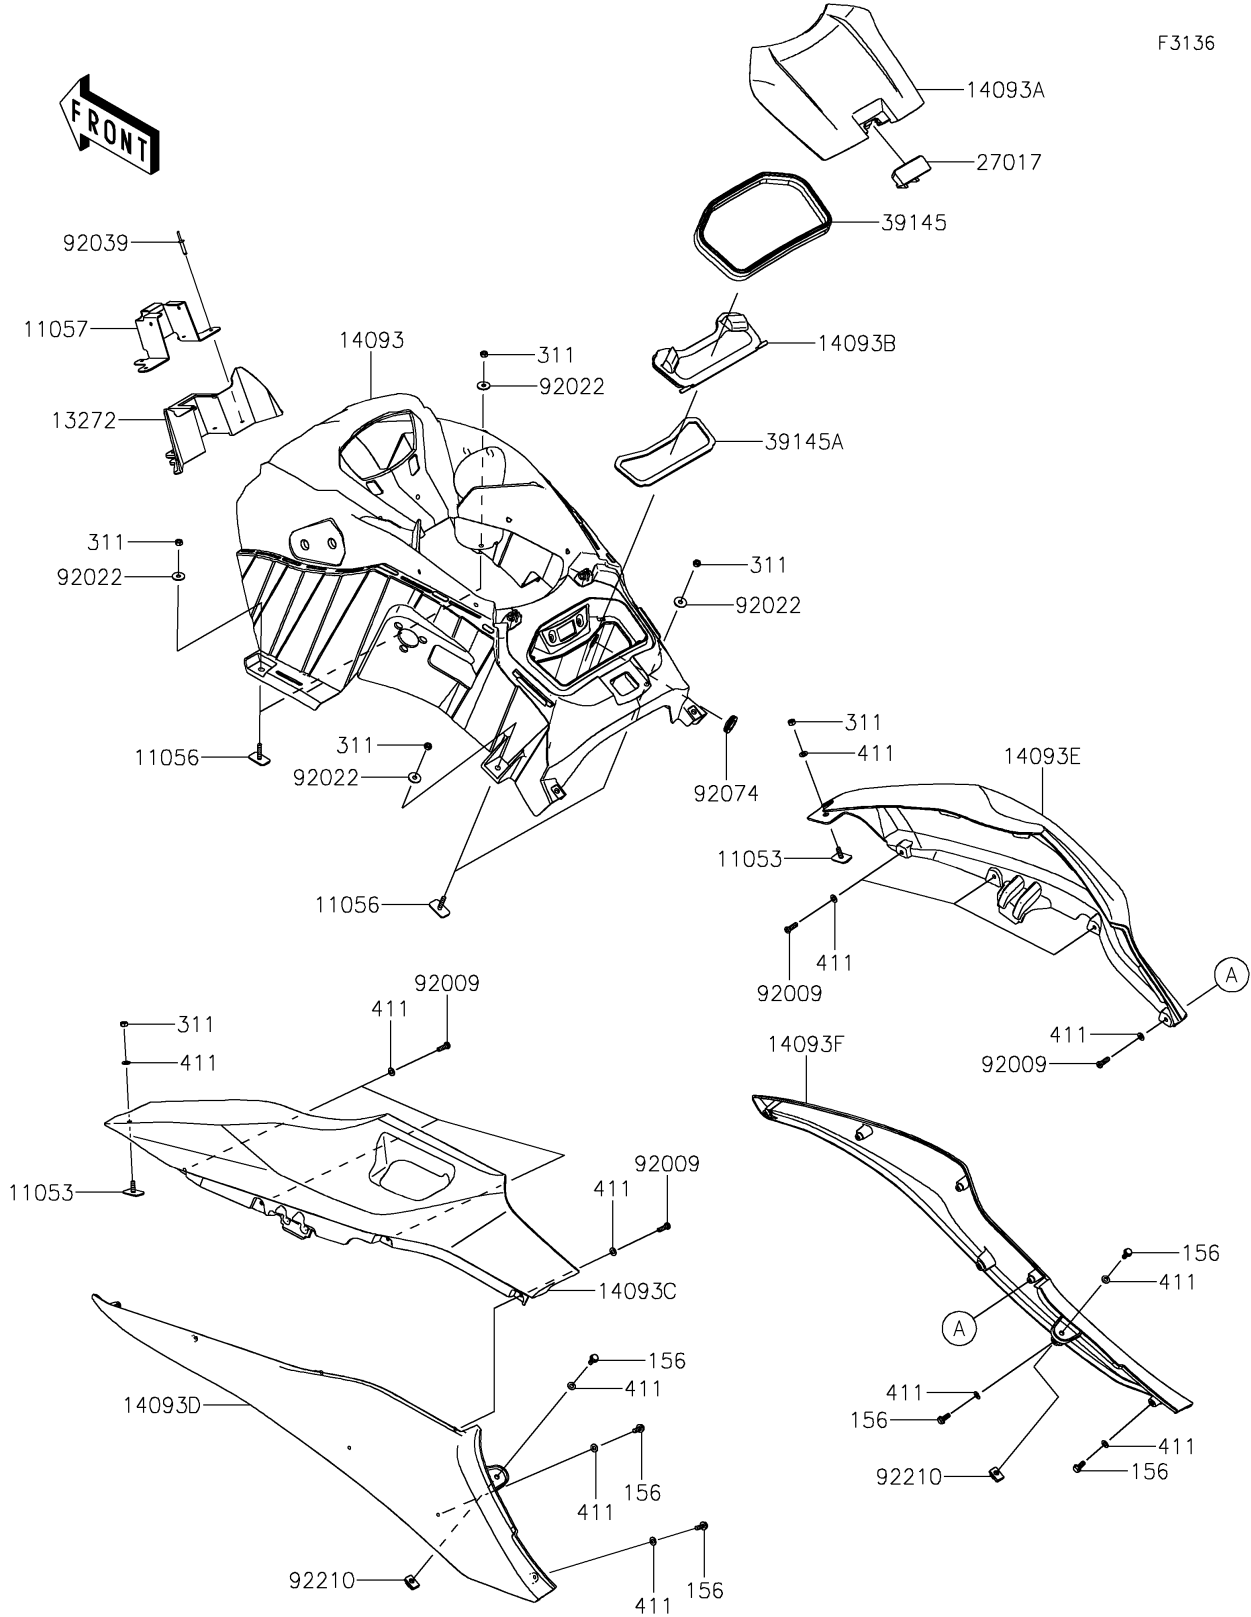

2024 JET SKI® STX® 160X PARTS DIAGRAM

Hull Middle Fittings

F3136

2024 JET SKI® STX® 160X PARTS LIST

Hull Middle Fittings

ITEM NAME	PART NUMBER	QUANTITY
BRACKET (Ref # 11053)	11053-3776	2
BRACKET (Ref # 11056)	11056-3724	4
BRACKET (Ref # 11057)	11057-7457	1
PLATE (Ref # 13272)	13272-2736	1
COVER,METER (Ref # 14093)	14093-0881	1
COVER,CNT STRAGE,EBONY (Ref # 14093A)	14093-0884-H8	1
COVER,INNER,CNT (Ref # 14093B)	14093-0885	1
COVER,LH,UPP,EBONY (Ref # 14093C)	14093-0887-H8	1
COVER,LH,LWR,C.B.ORANGE (Ref # 14093D)	14093-0889-42L	1
COVER,RH,UPP,EBONY (Ref # 14093E)	14093-0891-H8	1
COVER,RH,LWR,C.B.ORANGE (Ref # 14093F)	14093-0893-42L	1
LOCK,CNT STRAGE (Ref # 27017)	27017-0554	1
TRIM-SEAL,STRAGE,CNT (Ref # 39145)	39145-0716	1
TRIM-SEAL,INNER,CNT (Ref # 39145A)	39145-0717	1
SCREW,TAPPING,6X20 (Ref # 92009)	92009-3842	8
WASHER,6.5X20X1.5 (Ref # 92022)	92022-3710	4
RIVET (Ref # 92039)	92039-3771	4
PLUG,25X2.5 (Ref # 92074)	92074-027	1
NUT,6MM (Ref # 92210)	92210-3768	2
BOLT-WP,6X16 (Ref # 156)	156R0616	6
NUT-HEX,6MM (Ref # 311)	311R0600	6
WASHER-PLAIN,6MM (Ref # 411)	411S0600	16