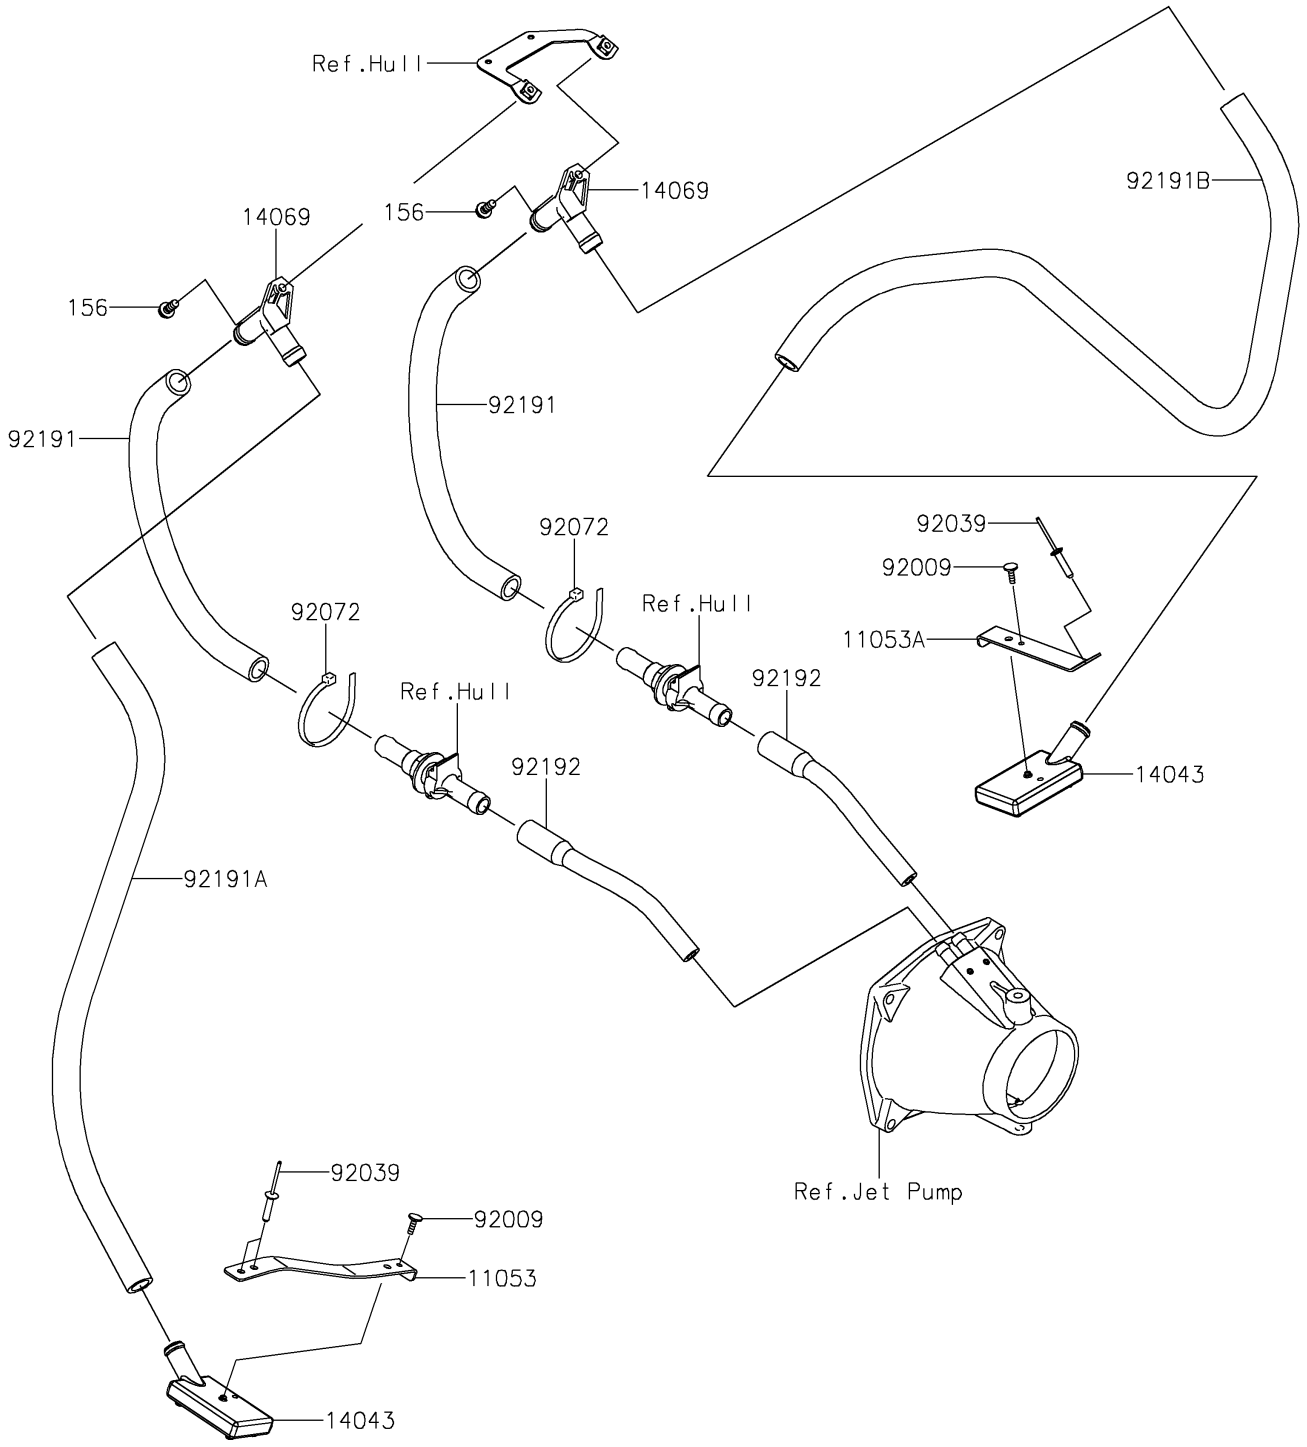

2024 JET SKI® STX® 160X PARTS DIAGRAM

Bilge System

F3145

2024 JET SKI® STX® 160X PARTS LIST

Bilge System

ITEM NAME	PART NUMBER	QUANTITY
BRACKET,RR,LH (Ref # 11053)	11053-3744	1
BRACKET,FR,CNT (Ref # 11053A)	11053-3745	1
FILTER (Ref # 14043)	14043-3711	2
BREATHER (Ref # 14069)	14069-3708	2
SCREW,TAPPING,4X14 (Ref # 92009)	92009-3762	2
RIVET (Ref # 92039)	92039-3753	3
BAND,L=188.85 (Ref # 92072)	92072-0105	2
TUBE,BREATHER-HULL (Ref # 92191)	92191-3988	2
TUBE,FILTER-BREATHER (Ref # 92191A)	92191-3989	1
TUBE,FILTER-BREATHER (Ref # 92191B)	92191-3990	1
TUBE,HULL-NOZZLE (Ref # 92192)	92192-3843	2
BOLT-WP,6X16 (Ref # 156)	156R0616	2