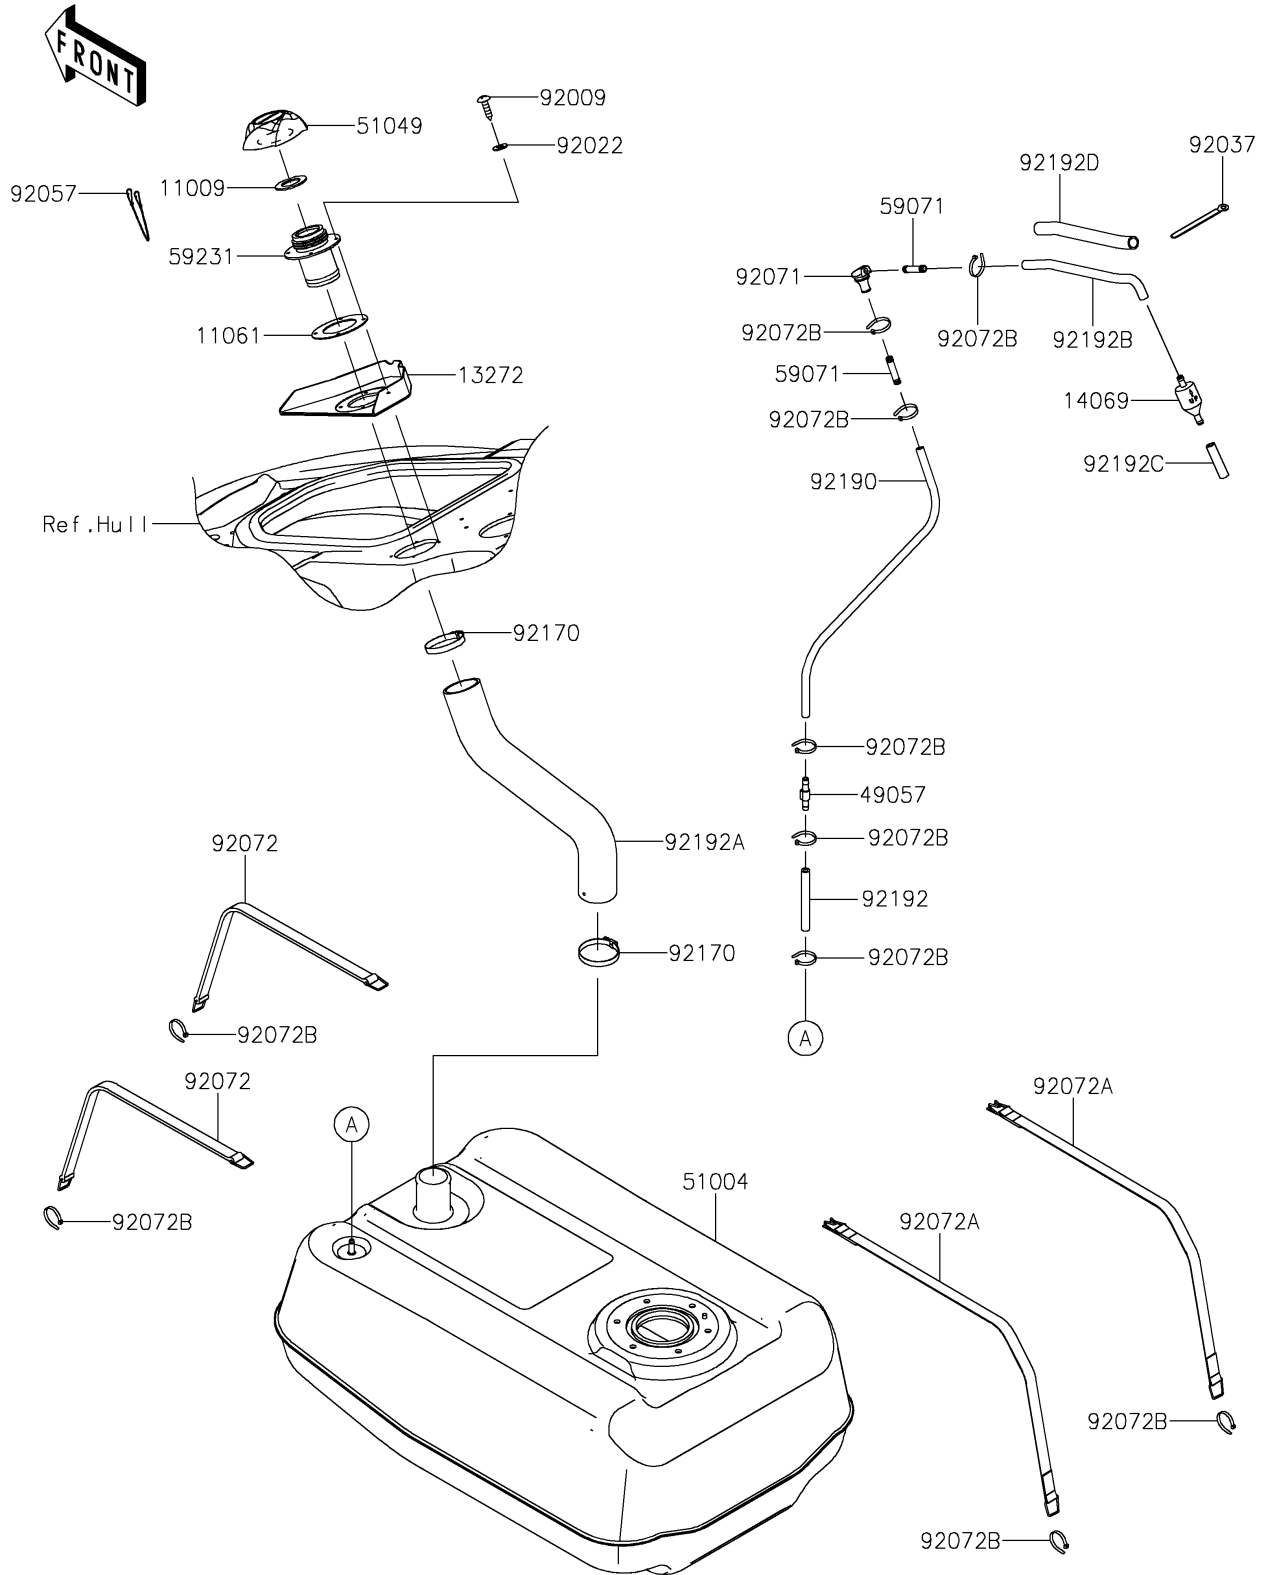

# 2024 JET SKI® STX® 160X PARTS DIAGRAM

## Fuel Tank

F3173

## 2024 JET SKI® STX® 160X PARTS LIST

### Fuel Tank

| ITEM NAME                                | PART NUMBER | QUANTITY |
|--|-------------|----------|
| GASKET,TANK CAP (Ref # 11009)            | 11009-3020  | 1        |
| GASKET (Ref # 11061)                     | 11061-3701  | 1        |
| PLATE,FUEL-GUARD (Ref # 13272)           | 13272-2890  | 1        |
| BREATHER,FUEL TANK (Ref # 14069)         | 14069-1004  | 1        |
| VALVE-RELIEF (Ref # 49057)               | 49057-0002  | 1        |
| TANK-FUEL (Ref # 51004)                  | 51004-0025  | 1        |
| CAP-TANK,FUEL (Ref # 51049)              | 51049-0712  | 1        |
| JOINT (Ref # 59071)                      | 59071-3764  | 2        |
| FILLER,FUEL TANK (Ref # 59231)           | 59231-3734  | 1        |
| SCREW,TAPPING,4X16 (Ref # 92009)         | 92009-3849  | 4        |
| WASHER (Ref # 92022)                     | 92022-563   | 4        |
| CLAMP,L=100 (Ref # 92037)                | 92037-3736  | 1        |
| CHAIN,COVER,L=100 (Ref # 92057)          | 92057-3704  | 1        |
| GROMMET (Ref # 92071)                    | 92071-3841  | 1        |
| BAND (Ref # 92072)                       | 92072-3845  | 2        |
| BAND (Ref # 92072A)                      | 92072-3850  | 2        |
| BAND,L=100.08 (Ref # 92072B)             | 92072-3882  | 10       |
| CLAMP (Ref # 92170)                      | 92170-1674  | 2        |
| TUBE,5.8X10.8X500 (Ref # 92190)          | 92190-3846  | 1        |
| TUBE,5.8X11X100 (Ref # 92192)            | 92192-1795  | 1        |
| TUBE,FUEL TANK-FILLER (Ref # 92192A)     | 92192-1988  | 1        |
| TUBE,BREATHER (Ref # 92192B)             | 92192-2519  | 1        |
| TUBE,BREATHER,7.5X12.5X50 (Ref # 92192C) | 92192-2520  | 1        |
| TUBE,CORRUGATE (Ref # 92192D)            | 92192-3708  | 1        |