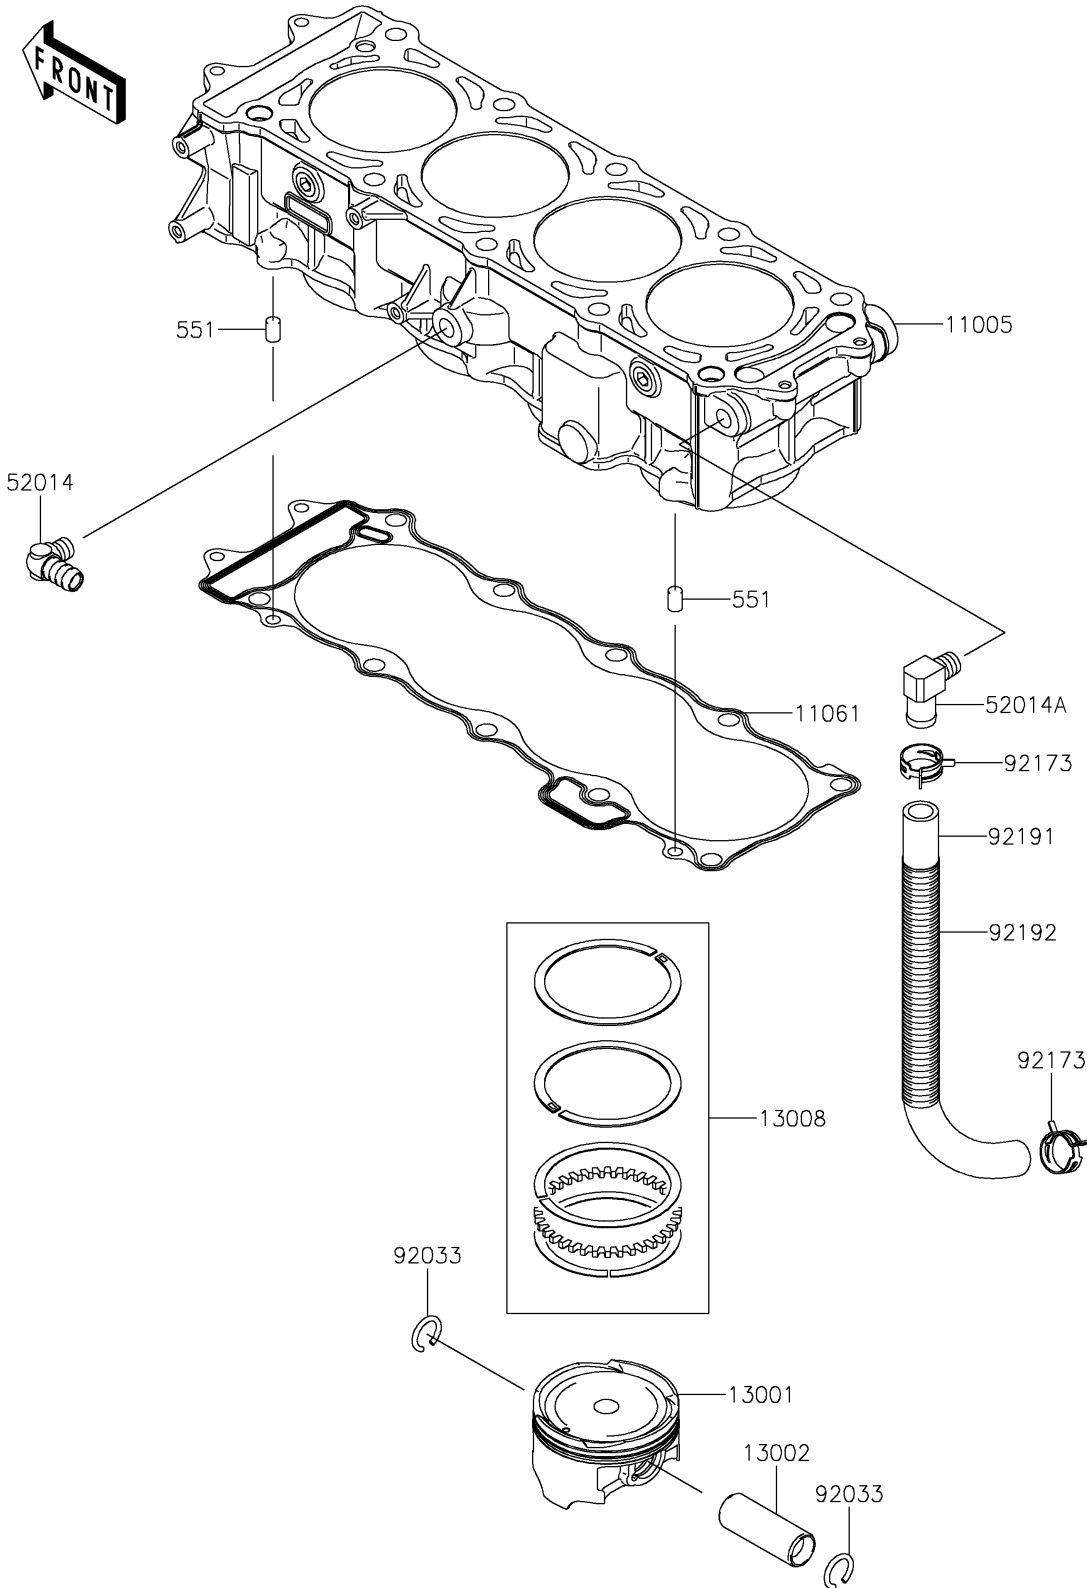

2024 JET SKI® STX® 160 PARTS DIAGRAM

Cylinder/Piston(s)

E1120

2024 JET SKI® STX® 160 PARTS LIST

Cylinder/Piston(s)

ITEM NAME	PART NUMBER	QUANTITY
CYLINDER-ENGINE (Ref # 11005)	11005-3768	1
GASKET,CYLINDER BASE (Ref # 11061)	11061-3708	1
PISTON-ENGINE (Ref # 13001)	13001-3737	4
PIN-PISTON (Ref # 13002)	13002-3709	4
RING-SET-PISTON (Ref # 13008)	13008-0048	4
ELBOW (Ref # 52014)	52014-3711	1
ELBOW (Ref # 52014A)	52014-3717	1
RING-SNAP (Ref # 92033)	92033-1188	8
CLAMP (Ref # 92173)	92173-1039	2
TUBE,BREATHER (Ref # 92191)	92191-3983	1
TUBE,CORRUGATED,L=265 (Ref # 92192)	92192-1083	1
PIN-DOWEL (Ref # 551)	551R0812	2