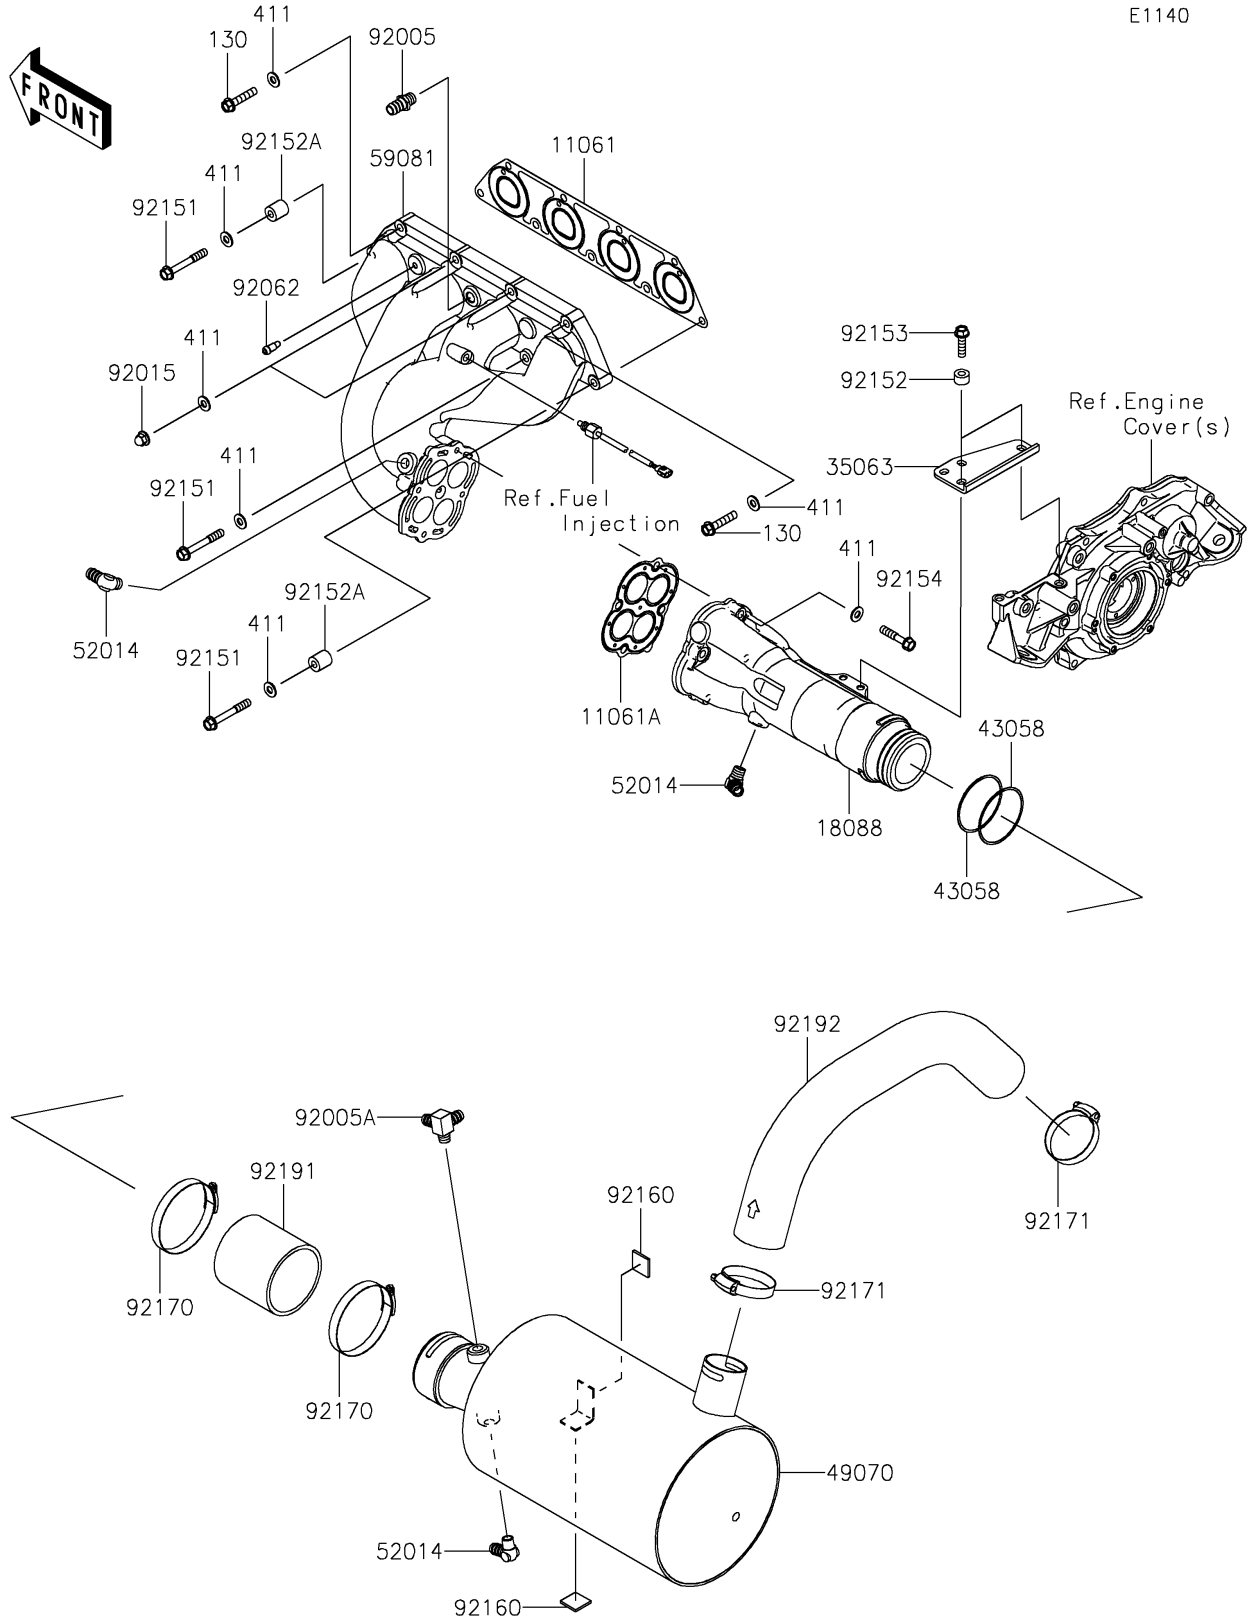

2024 JET SKI® STX® 160 PARTS DIAGRAM

Muffler(s)

E1140

2024 JET SKI® STX® 160 PARTS LIST

Muffler(s)

ITEM NAME	PART NUMBER	QUANTITY
GASKET,MANIFOLD EXHAUST (Ref # 11061)	11061-3713	1
GASKET,PIPE EXHAUST (Ref # 11061A)	11061-3714	1
PIPE-EXHAUST (Ref # 18088)	18088-3723	1
STAY (Ref # 35063)	35063-3704	1
RING,GASKET (Ref # 43058)	43058-3733	2
MUFFLER-COMP (Ref # 49070)	49070-0045	1
ELBOW (Ref # 52014)	52014-3711	3
MANIFOLD-EXHAUST (Ref # 59081)	59081-3741	1
FITTING (Ref # 92005)	92005-3714	1
FITTING (Ref # 92005A)	92005-3751	1
NUT,CAP,8MM (Ref # 92015)	92015-1371	2
NOZZLE (Ref # 92062)	92062-0562	1
BOLT,8X60 (Ref # 92151)	92151-3730	5
COLLAR,8.2X17X10 (Ref # 92152)	92152-3740	4
COLLAR (Ref # 92152A)	92152-3812	2
BOLT,FLANGED,8X30 (Ref # 92153)	92153-3722	4
BOLT,FLANGED,8X40 (Ref # 92154)	92154-0992	4
DAMPER,25X25 (Ref # 92160)	92160-3864	2
CLAMP (Ref # 92170)	92170-3764	2
CLAMP (Ref # 92171)	92171-3723	2
TUBE,PIPE EX-MUFFLER (Ref # 92191)	92191-3986	1
TUBE,W/M-TAIL PIPE (Ref # 92192)	92192-1173	1
BOLT-FLANGED,8X40 (Ref # 130)	130CD0840	2
WASHER-PLAIN,8MM (Ref # 411)	411S0800	13