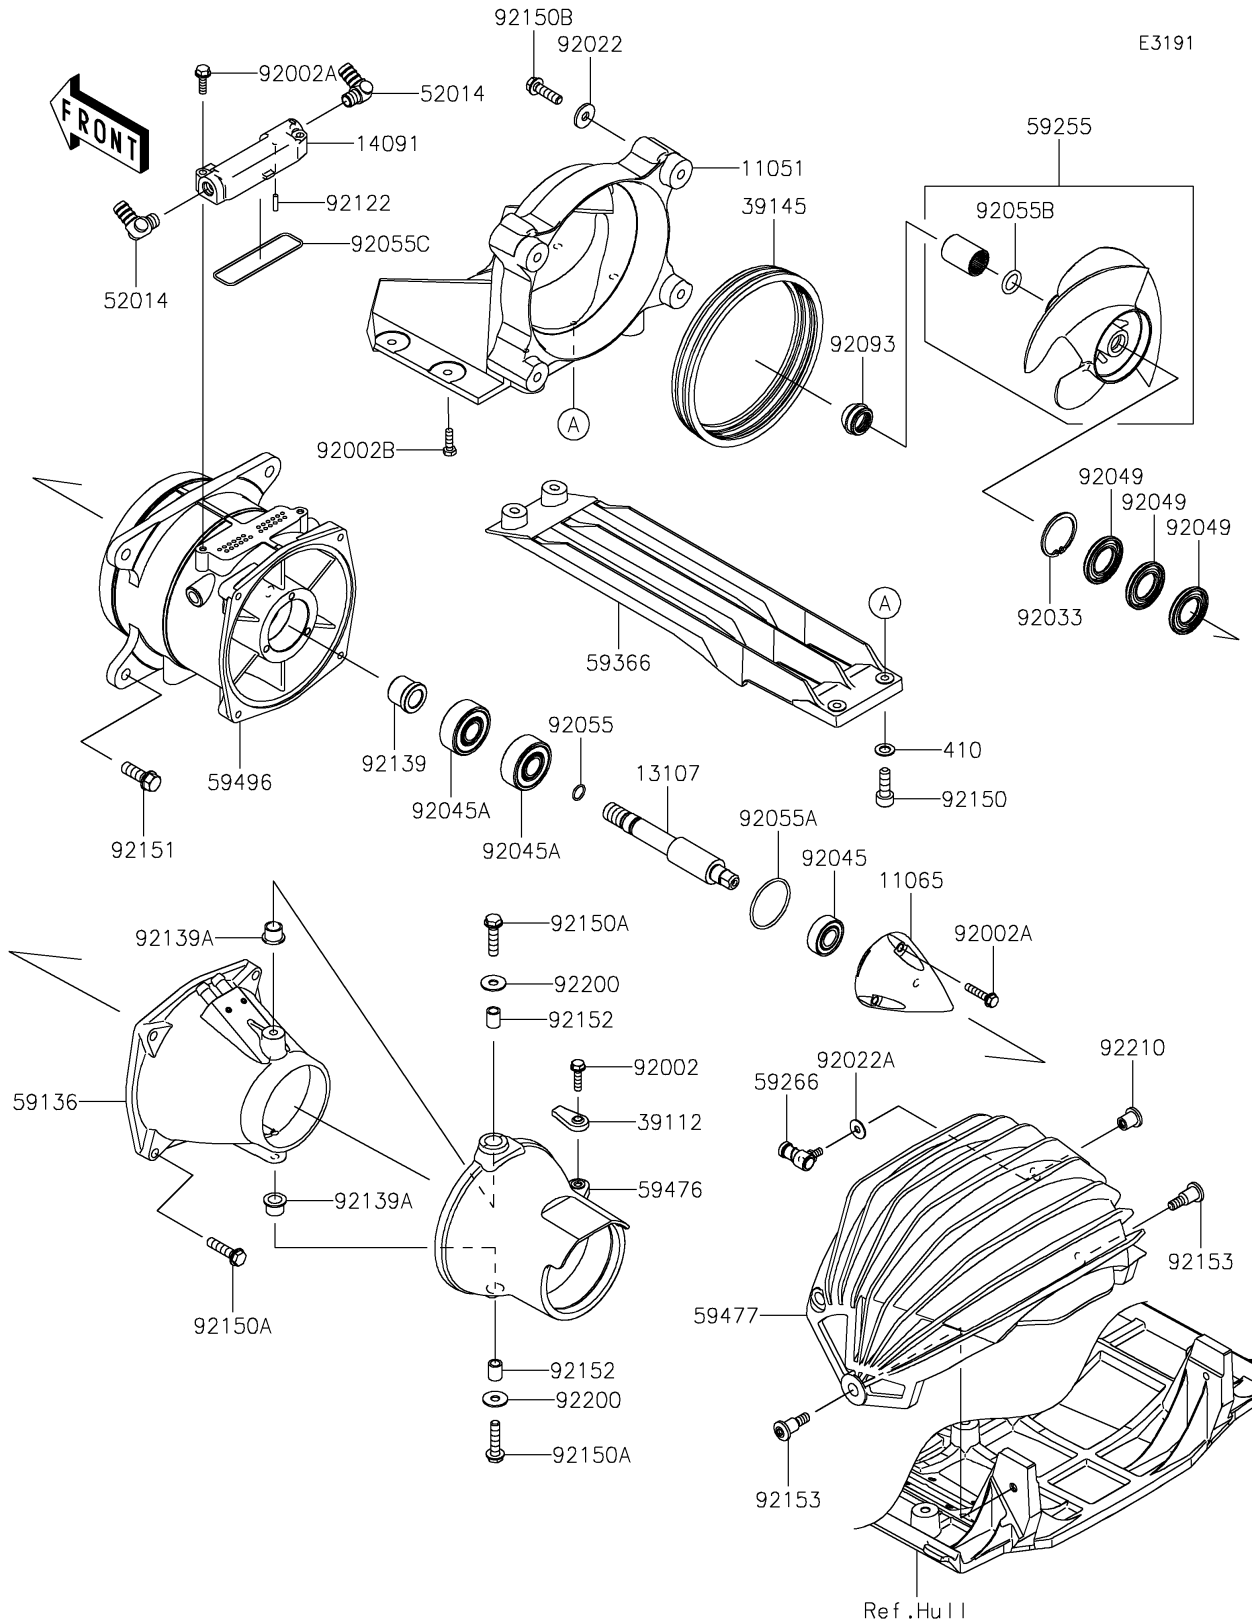

2024 JET SKI® STX® 160 PARTS DIAGRAM

Jet Pump

2024 JET SKI® STX® 160 PARTS LIST

Jet Pump

ITEM NAME	PART NUMBER	QUANTITY
BRACKET (Ref # 11051)	11051-3763	1
CAP (Ref # 11065)	11065-0828	1
SHAFT (Ref # 13107)	13107-0765	1
COVER,VANE GUIDE (Ref # 14091)	14091-3817	1
RODEND-TIE (Ref # 39112)	39112-3703	1
TRIM-SEAL (Ref # 39145)	39145-3742	1
ELBOW (Ref # 52014)	52014-3711	2
NOZZLE-PUMP (Ref # 59136)	59136-3760	1
IMPELLER-COMP (Ref # 59255)	59255-3729	1
JOINT-BALL (Ref # 59266)	59266-3707	1
GRATE (Ref # 59366)	59366-3719	1
NOZZLE-STRG (Ref # 59476)	59476-3743	1
BUCKET-REVERSE (Ref # 59477)	59477-0002	1
VANE-GUIDE (Ref # 59496)	59496-0001	1
BOLT,6X25 (Ref # 92002)	92002-3714	1
BOLT,6X30 (Ref # 92002A)	92002-3726	5
BOLT,6X20 (Ref # 92002B)	92002-3755	4
WASHER,8.4X23X2.5 (Ref # 92022)	92022-3744	2
WASHER (Ref # 92022A)	92022-567	1
RING-SNAP (Ref # 92033)	92033-3730	1
BEARING-BALL,62022RD (Ref # 92045)	92045-3721	1
BEARING-BALL,6303R-6 (Ref # 92045A)	92045-3740	2
SEAL-OIL (Ref # 92049)	92049-3739	3
RING-O,12X1.5 (Ref # 92055)	92055-025	1
RING-O (Ref # 92055A)	92055-3741	1
RING-O (Ref # 92055B)	92055-3760	1
RING-O,66.5X2.0 (Ref # 92055C)	92055-3784	1
SEAL (Ref # 92093)	92093-3749	1
ROLLER (Ref # 92122)	92122-0044	1

2024 JET SKI® STX® 160 PARTS LIST

Jet Pump

ITEM NAME	PART NUMBER	QUANTITY
BUSHING (Ref # 92139)	92139-0718	1
BUSHING (Ref # 92139A)	92139-3720	2
BOLT,SOCKET,6X18 (Ref # 92150)	92150-3775	4
BOLT,8X35 (Ref # 92150A)	92150-3792	6
BOLT,FLANGED,8X30 (Ref # 92150B)	92150-3803	2
BOLT,10X30 (Ref # 92151)	92151-3706	4
COLLAR,8.2X11.8X15 (Ref # 92152)	92152-3703	2
BOLT,SOCKET,8X30 (Ref # 92153)	92153-3745	2
WASHER,8.0X22.0X1.5 (Ref # 92200)	92200-0174	2
NUT,6MM (Ref # 92210)	92210-3789	1
WASHER-PLAIN-SMALL,6MM (Ref # 410)	410S0600	4