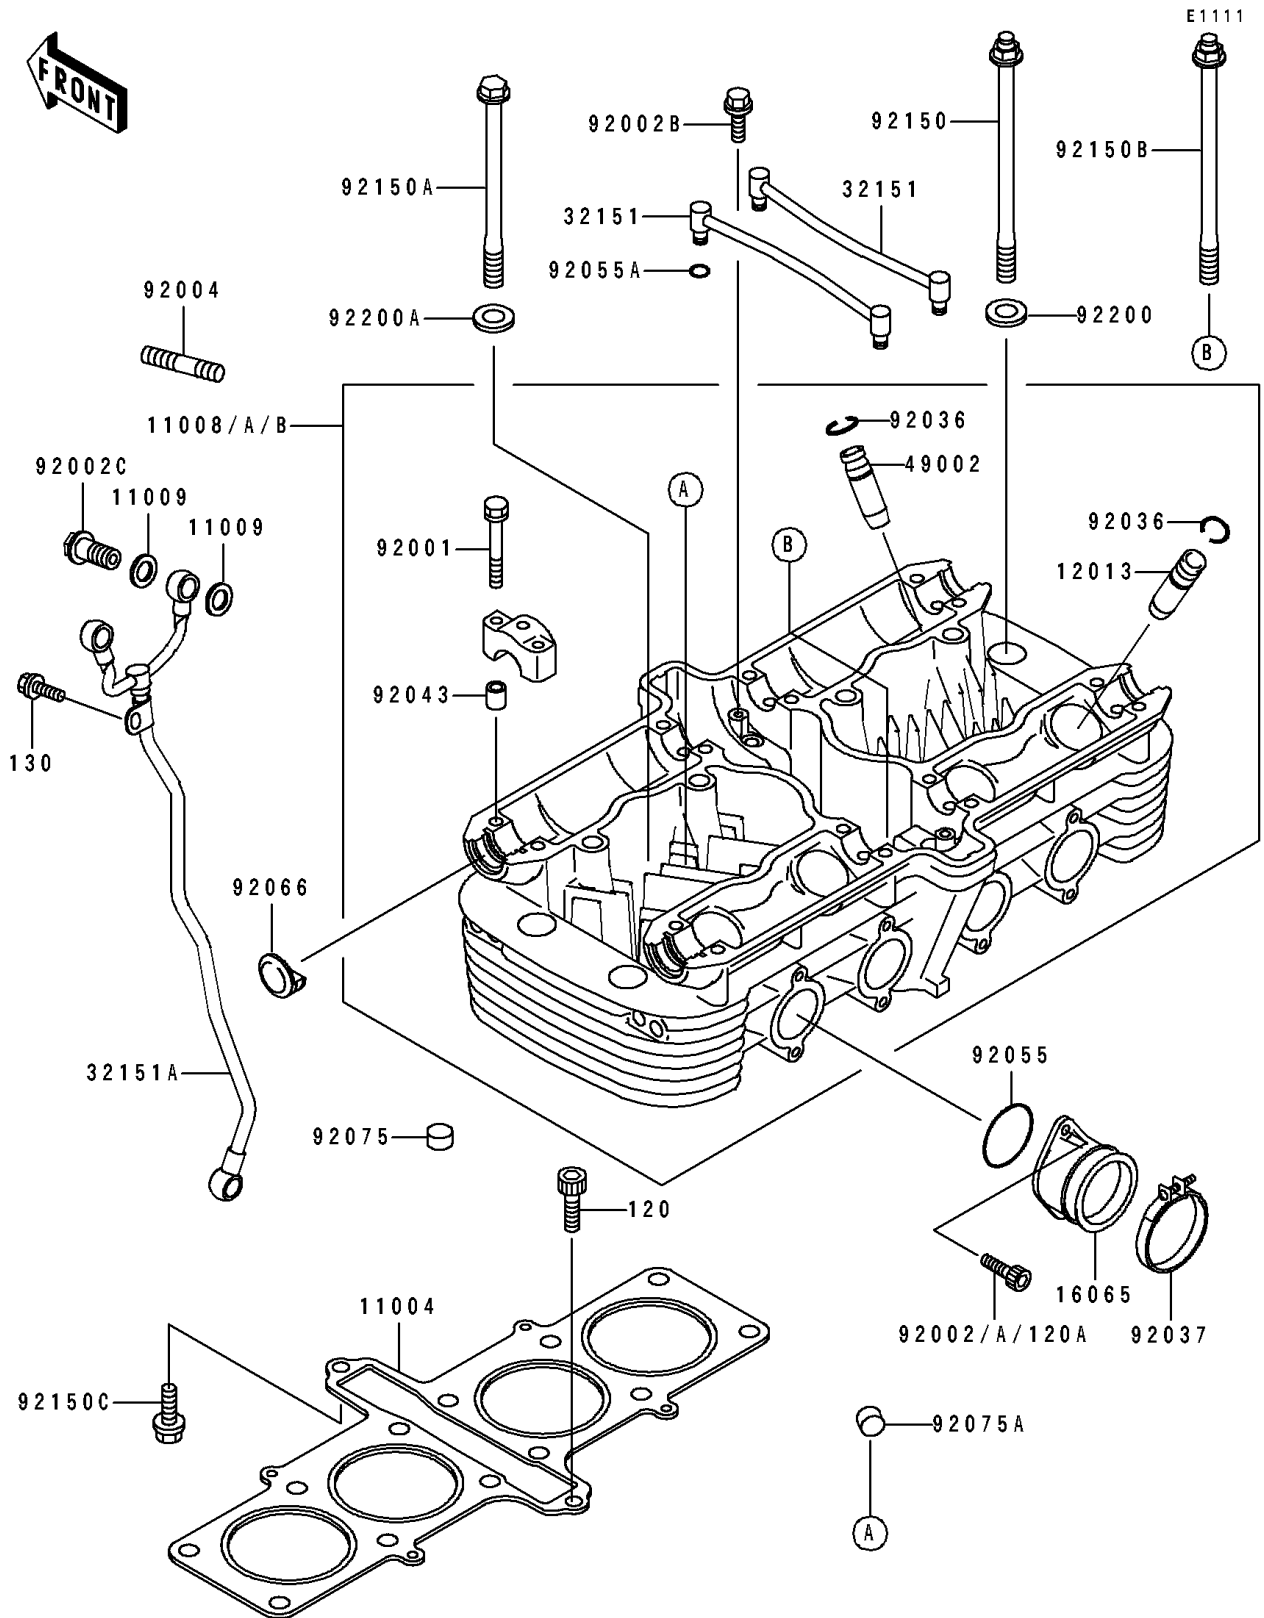

1992 ZR1100 Zephyr PARTS DIAGRAM

Cylinder Head

1992 ZR1100 Zephyr PARTS LIST

Cylinder Head

ITEM NAME	PART NUMBER	QUANTITY
GASKET-HEAD (Ref # 11004)	11004-1237	1
HEAD-COMP-CYLINDER (Ref # 11008)	11008-1266	1
HEAD-COMP-CYLINDER (Ref # 11008B)	11008-1289	1
GASKET,12.4X17X1.5 (Ref # 11009)	11009-1376	6
GUIDE-VALVE,INTAKE (Ref # 12013)	12013-009	AR
HOLDER-CARBURETOR (Ref # 16065)	16065-1253	4
PIPE,EXHAUST-INTAKE (Ref # 32151)	32151-1110	2
PIPE,OIL PAN-HEAD (Ref # 32151A)	32151-1112	1
GUIDE-VALVE,EXHAUST (Ref # 49002)	49002-1002	AR
BOLT,6X46 (Ref # 92001)	92001-1872	16
BOLT,6X16 (Ref # 92002A)	92002-1143	8
BOLT,6X10 (Ref # 92002B)	92002-1449	4
BOLT,BANJO,12X27 (Ref # 92002C)	92002-1655	3
STUD,8X25 (Ref # 92004)	92004-1214	8
RING-SNAP (Ref # 92036)	92036-023	8
CLAMP (Ref # 92037)	92037-1637	4
PIN,6.2X8X14 (Ref # 92043)	92043-1263	16
RING-O,38MM (Ref # 92055)	92055-1295	4
RING-O,5.5X1.5 (Ref # 92055A)	92055-1339	4
PLUG,CYLINDER HEAD COVER (Ref # 92066)	92066-1422	4
DAMPER (Ref # 92075)	92075-1089	20
DAMPER (Ref # 92075A)	92075-182	14
BOLT,11X164 (Ref # 92150)	92150-1075	7
BOLT,11X140 (Ref # 92150A)	92150-1566	4
BOLT (Ref # 92150B)	92150-1730	1
BOLT,8X30 (Ref # 92150C)	92150-1770	1
WASHER,11.5X20.5X1.6 (Ref # 92200)	92200-1128	10
WASHER,11.5X25.5X3.6 (Ref # 92200A)	92200-1138	2
BOLT-SOCKET,8X30 (Ref # 120)	120P0830	1

1992 ZR1100 Zephyr PARTS LIST

Cylinder Head

ITEM NAME	PART NUMBER	QUANTITY
BOLT-SOCKET,6X14,BLACK (Ref # 120A)	120S0614	8
BOLT-FLANGED,6X10 (Ref # 130)	130N0610	1