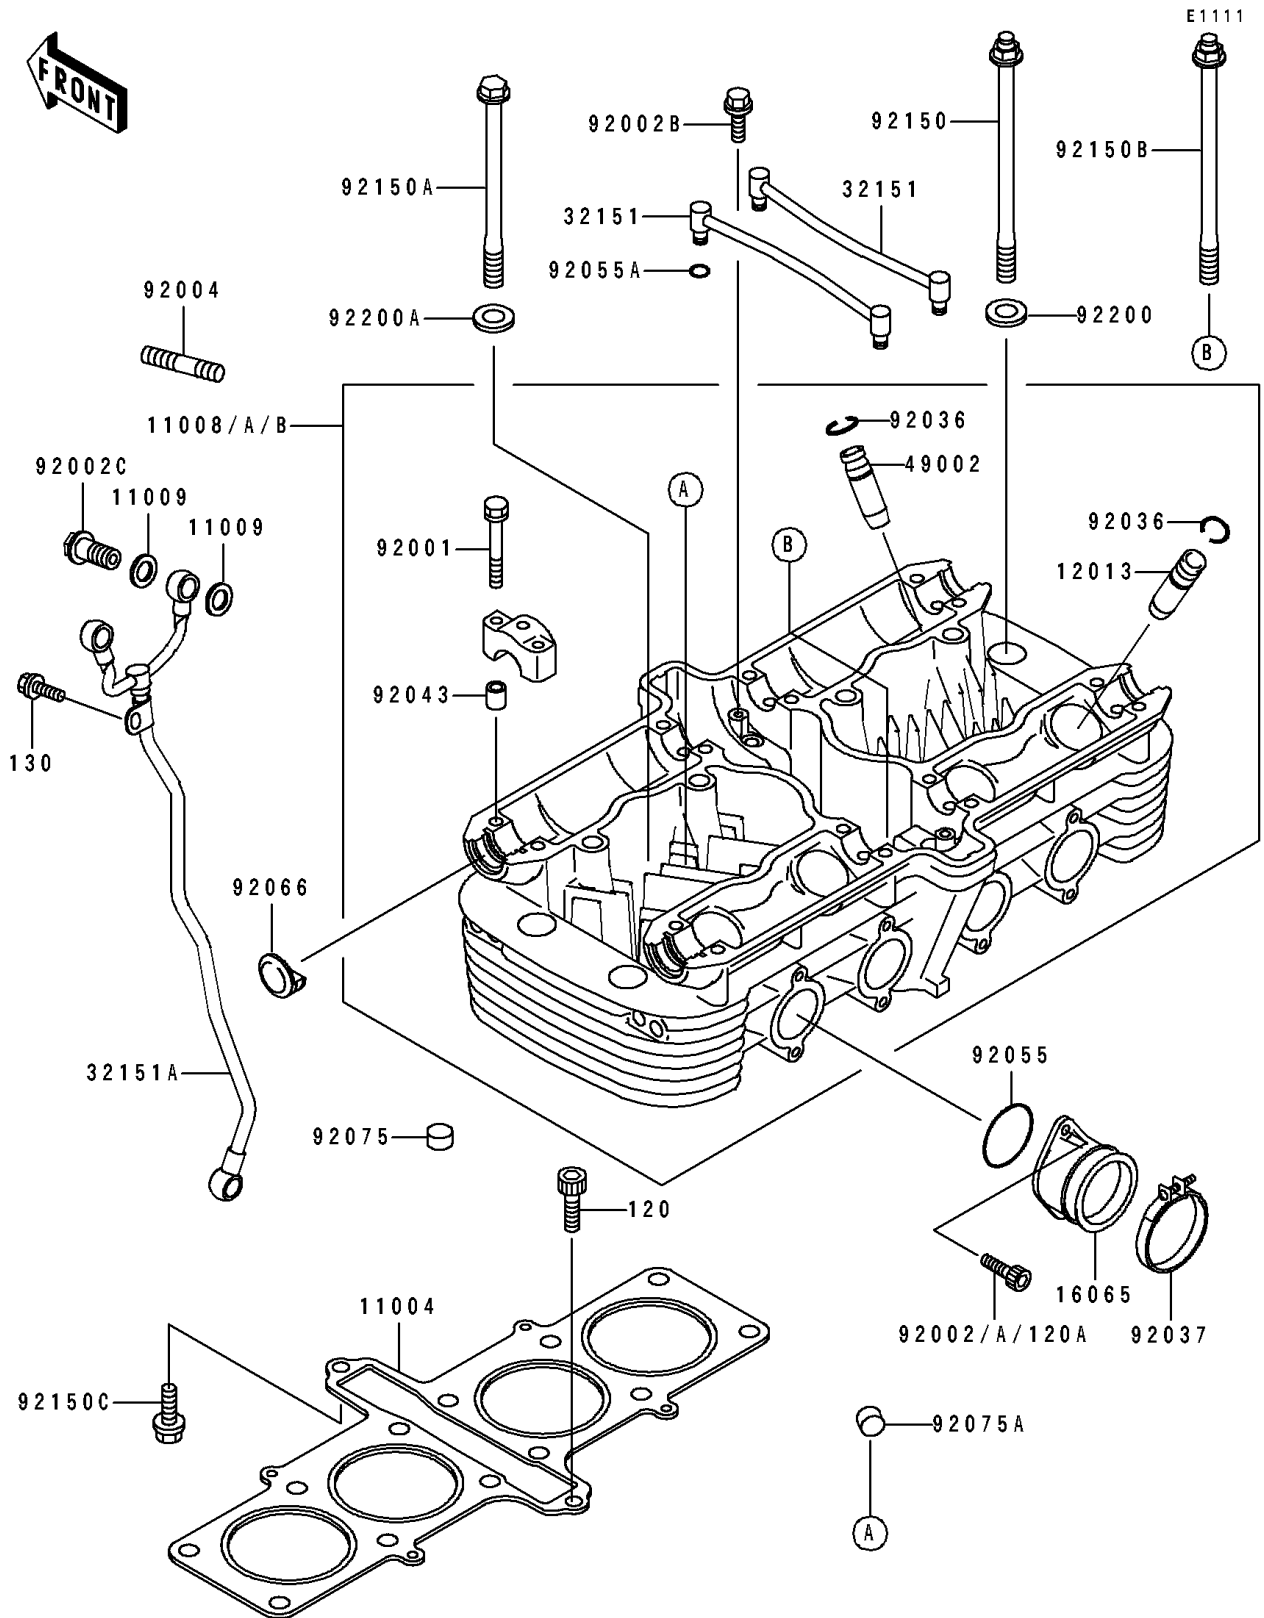

1993 ZR1100 Zephyr PARTS DIAGRAM

Cylinder Head

1993 ZR1100 Zephyr PARTS LIST

Cylinder Head

ITEM NAME	PART NUMBER	QUANTITY
GASKET-HEAD (Ref # 11004)	11004-1237	1
HEAD-COMP-CYLINDER (Ref # 11008)	11008-1266	1
HEAD-COMP-CYLINDER (Ref # 11008B)	11008-1289	1
GASKET,12.4X17X1.5 (Ref # 11009)	11009-1376	6
GUIDE-VALVE,INTAKE (Ref # 12013)	12013-009	AR
HOLDER-CARBURETOR (Ref # 16065)	16065-1253	4
PIPE,EXHAUST-INTAKE (Ref # 32151)	32151-1110	2
PIPE,OIL PAN-HEAD (Ref # 32151A)	32151-1112	1
GUIDE-VALVE,EXHAUST (Ref # 49002)	49002-1002	AR
BOLT,6X46 (Ref # 92001)	92001-1872	16
BOLT,6X16 (Ref # 92002A)	92002-1143	8
BOLT,6X10 (Ref # 92002B)	92002-1449	4
BOLT,BANJO,12X27 (Ref # 92002C)	92002-1655	3
STUD,8X25 (Ref # 92004)	92004-1214	8
RING-SNAP (Ref # 92036)	92036-023	8
CLAMP (Ref # 92037)	92037-1637	4
PIN,6.2X8X14 (Ref # 92043)	92043-1263	16
RING-O,38MM (Ref # 92055)	92055-1295	4
RING-O,5.5X1.5 (Ref # 92055A)	92055-1339	4
PLUG,CYLINDER HEAD COVER (Ref # 92066)	92066-1422	4
DAMPER (Ref # 92075)	92075-1089	20
DAMPER (Ref # 92075A)	92075-182	14
BOLT,11X164 (Ref # 92150)	92150-1075	7
BOLT,11X140 (Ref # 92150A)	92150-1566	4
BOLT (Ref # 92150B)	92150-1730	1
BOLT,8X30 (Ref # 92150C)	92150-1770	1
WASHER,11.5X20.5X1.6 (Ref # 92200)	92200-1128	10
WASHER,11.5X25.5X3.6 (Ref # 92200A)	92200-1138	2
BOLT-SOCKET,8X30 (Ref # 120)	120P0830	1

1993 ZR1100 Zephyr PARTS LIST

Cylinder Head

ITEM NAME	PART NUMBER	QUANTITY
BOLT-SOCKET,6X14,BLACK (Ref # 120A)	120S0614	8
BOLT-FLANGED,6X10 (Ref # 130)	130N0610	1