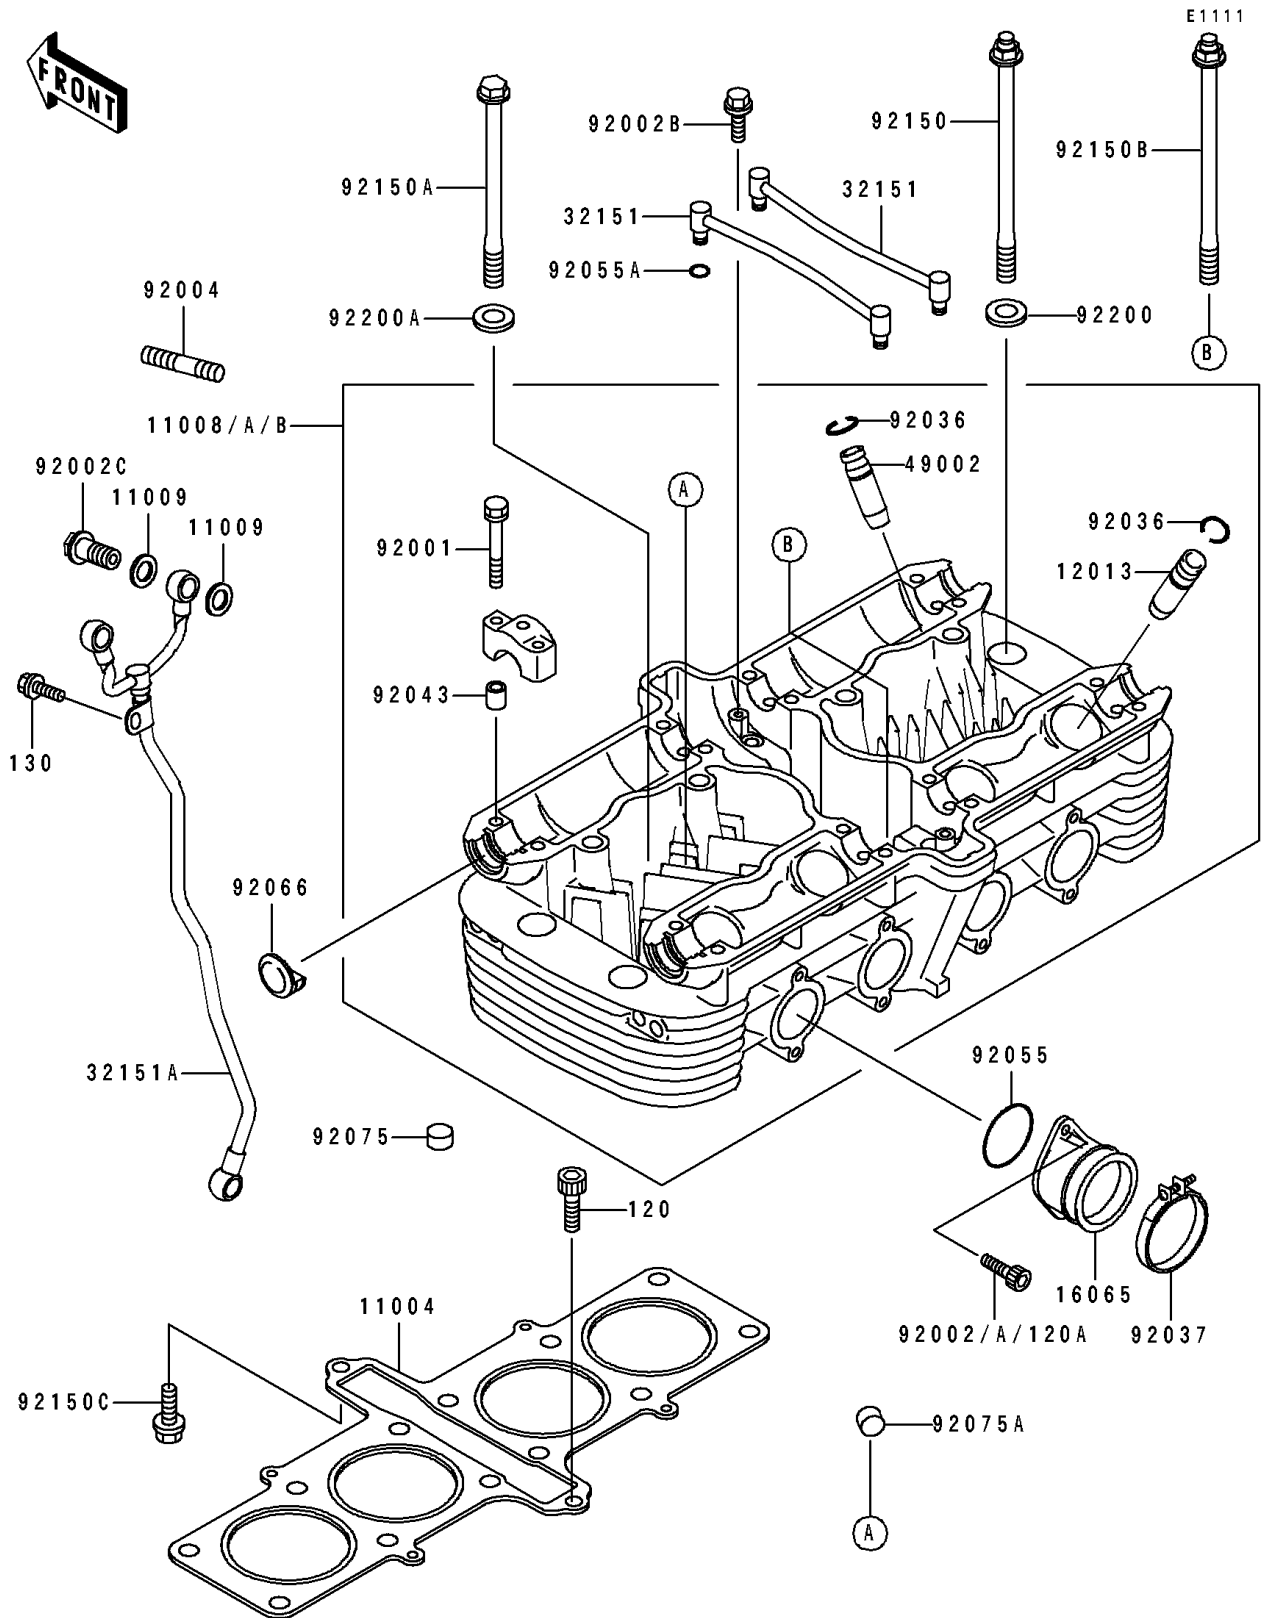

1995 ZR1100 Zephyr PARTS DIAGRAM

Cylinder Head

1995 ZR1100 Zephyr PARTS LIST

Cylinder Head

ITEM NAME	PART NUMBER	QUANTITY
GASKET-HEAD (Ref # 11004)	11004-1237	1
HEAD-COMP-CYLINDER (Ref # 11008A)	11008-1289	1
GASKET,12.4X17X1.5 (Ref # 11009)	11009-1376	6
GUIDE-VALVE,INTAKE (Ref # 12013)	12013-009	AR
HOLDER-CARBURETOR (Ref # 16065)	16065-1253	4
PIPE,EXHAUST-INTAKE (Ref # 32151)	32151-1110	2
PIPE,OIL PAN-HEAD (Ref # 32151A)	32151-1112	1
GUIDE-VALVE,EXHAUST (Ref # 49002)	49002-1002	AR
BOLT,6X46 (Ref # 92001)	92001-1872	16
BOLT,6X16 (Ref # 92002)	92002-1143	8
BOLT,6X10 (Ref # 92002B)	92002-1449	4
BOLT,BANJO,12X27 (Ref # 92002C)	92002-1655	3
STUD,8X25 (Ref # 92004)	92004-1214	8
RING-SNAP (Ref # 92036)	92036-023	8
CLAMP (Ref # 92037)	92037-1637	4
PIN,6.2X8X14 (Ref # 92043)	92043-1263	16
RING-O,38MM (Ref # 92055)	92055-1295	4
RING-O,5.5X1.5 (Ref # 92055A)	92055-1339	4
PLUG,CYLINDER HEAD COVER (Ref # 92066)	92066-1422	4
DAMPER (Ref # 92075)	92075-1089	20
DAMPER (Ref # 92075A)	92075-182	14
BOLT,11X164 (Ref # 92150)	92150-1075	7
BOLT,11X140 (Ref # 92150A)	92150-1566	4
BOLT (Ref # 92150B)	92150-1730	1
BOLT,8X30 (Ref # 92150C)	92150-1770	1
WASHER,11.5X20.5X1.6 (Ref # 92200)	92200-1128	10
WASHER,11.5X25.5X3.6 (Ref # 92200A)	92200-1138	2
BOLT-SOCKET,8X30 (Ref # 120)	120P0830	1
BOLT-FLANGED,6X10 (Ref # 130)	130N0610	1