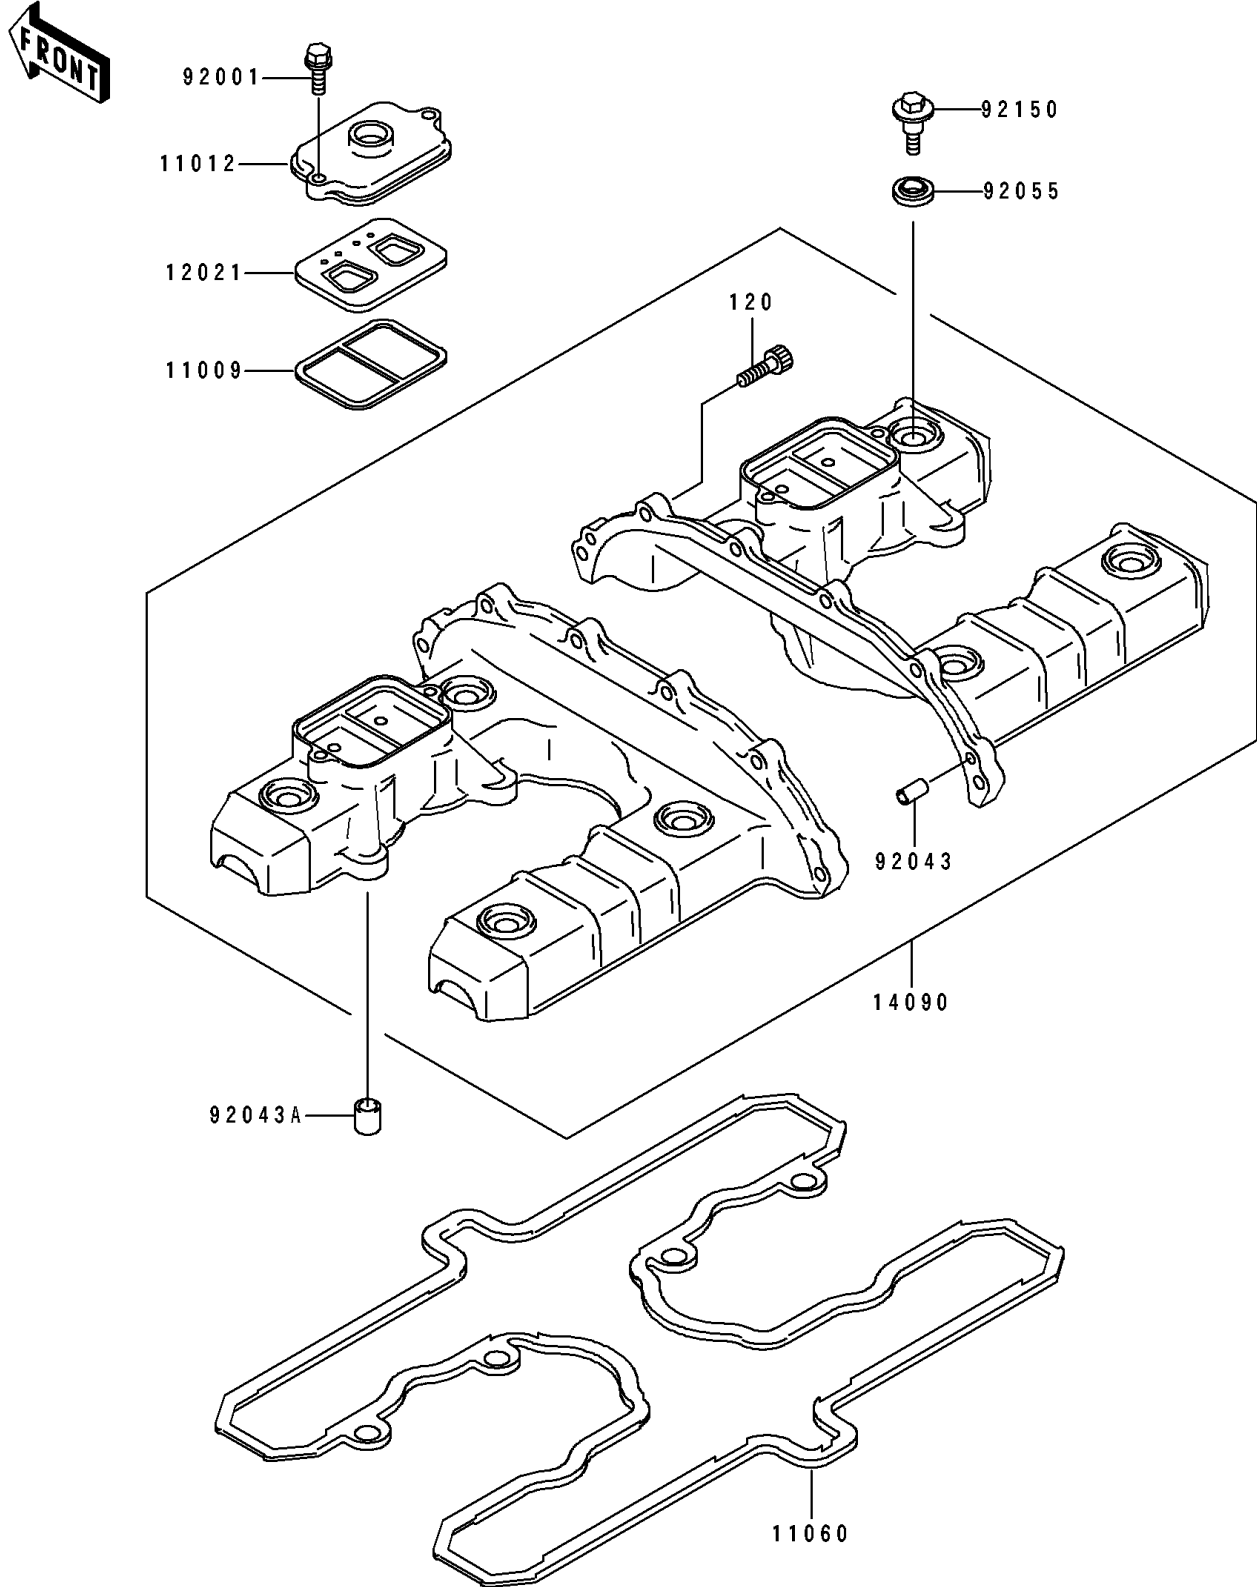

1992 ZR1100 Zephyr PARTS DIAGRAM

Cylinder Head Cover

E1112

1992 ZR1100 Zephyr PARTS LIST

Cylinder Head Cover

ITEM NAME	PART NUMBER	QUANTITY
GASKET, REED VALVE (Ref # 11009)	11009-1857	2
CAP, REED VALVE (Ref # 11012)	11012-1823	2
GASKET, HEAD COVER (Ref # 11060)	11060-1263	1
VALVE-ASSY-REED (Ref # 12021)	12021-1053	2
COVER, HEAD (Ref # 14090)	14090-1379	1
BOLT, FLANGED, 6X20 (Ref # 92001)	92001-1100	4
PIN, 4.2X6X12 (Ref # 92043)	92043-1262	2
PIN, 9.2X12X14 (Ref # 92043A)	92043-1265	4
RING-O, HEAD COVER BOLT (Ref # 92055)	92055-1352	8
BOLT, HEAD COVER (Ref # 92150)	92150-1447	8
BOLT-SOCKET, 6X25 (Ref # 120)	120P0625	6