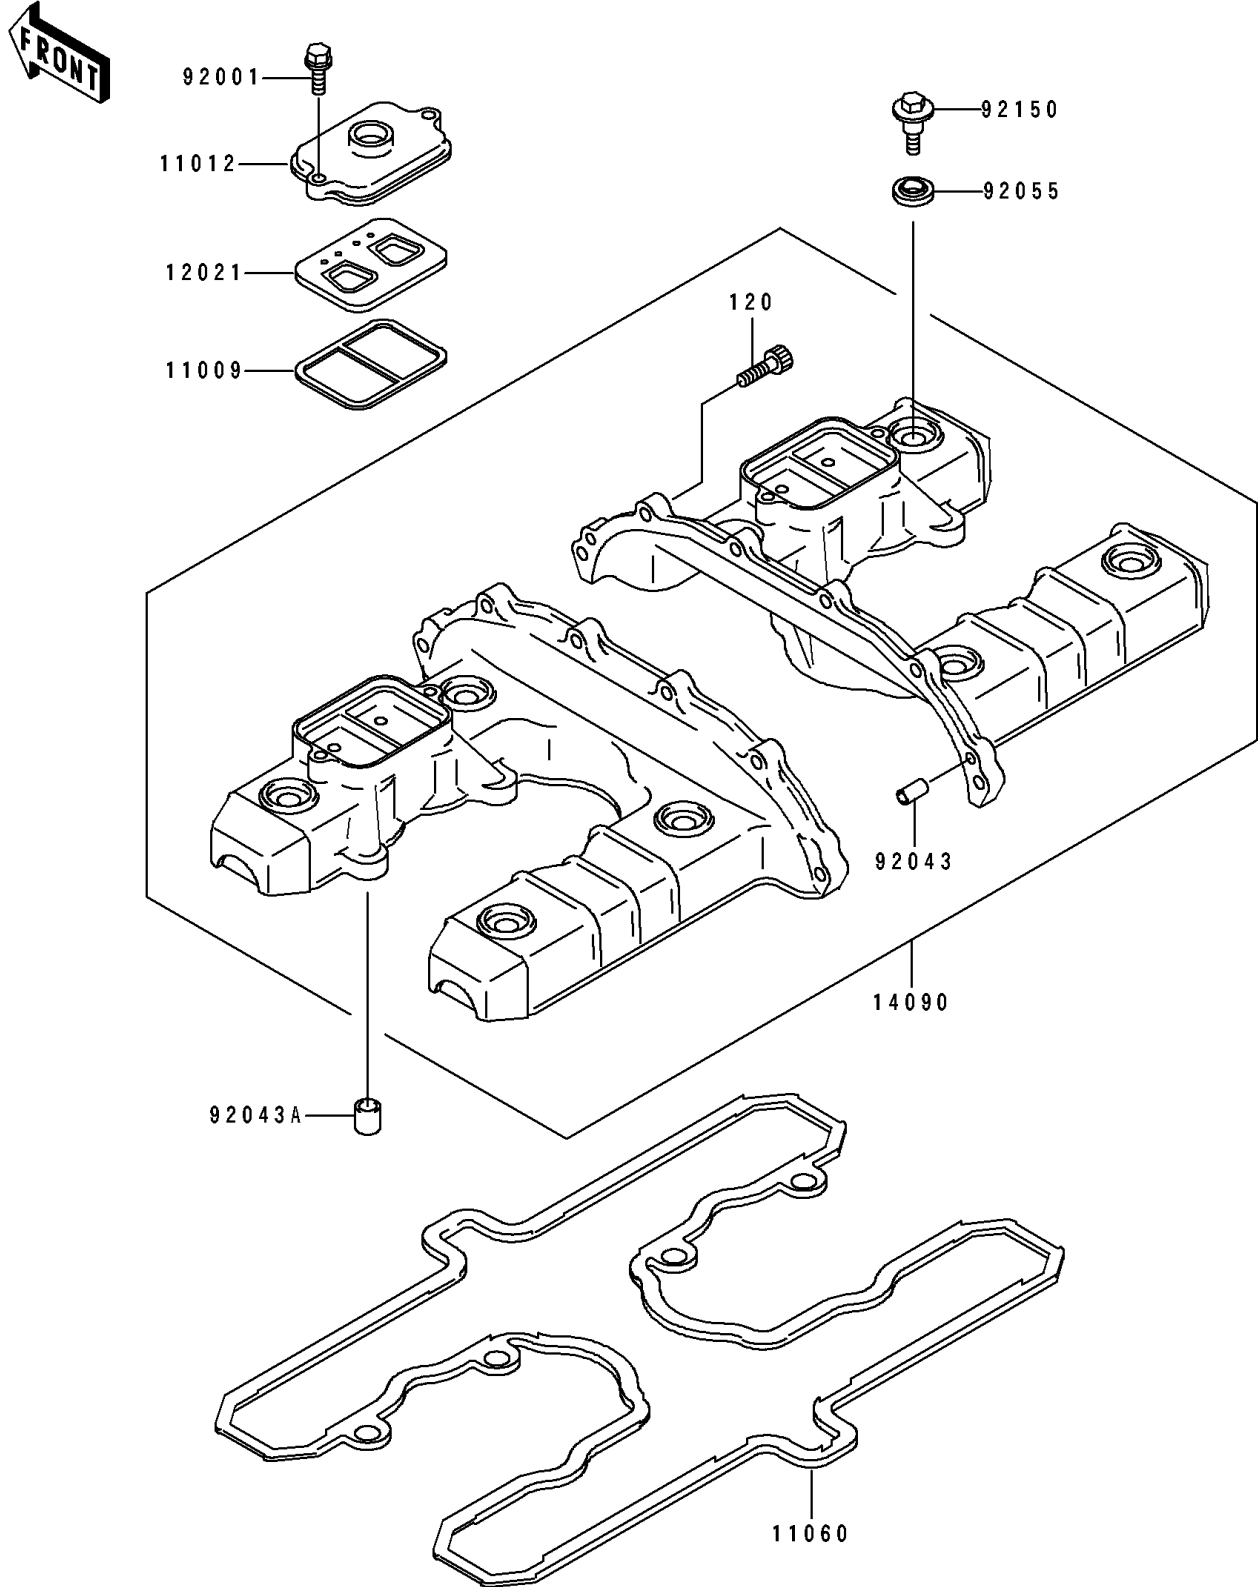

1993 ZR1100 Zephyr PARTS DIAGRAM

Cylinder Head Cover

E1112

1993 ZR1100 Zephyr PARTS LIST

Cylinder Head Cover

ITEM NAME	PART NUMBER	QUANTITY
GASKET, REED VALVE (Ref # 11009)	11009-1857	2
CAP, REED VALVE (Ref # 11012)	11012-1823	2
GASKET, HEAD COVER (Ref # 11060)	11060-1263	1
VALVE-ASSY-REED (Ref # 12021)	12021-1053	2
COVER, HEAD (Ref # 14090)	14090-1379	1
BOLT, FLANGED, 6X20 (Ref # 92001)	92001-1100	4
PIN, 4.2X6X12 (Ref # 92043)	92043-1262	2
PIN, 9.2X12X14 (Ref # 92043A)	92043-1265	4
RING-O, HEAD COVER BOLT (Ref # 92055)	92055-1352	8
BOLT, HEAD COVER (Ref # 92150)	92150-1447	8
BOLT-SOCKET, 6X25 (Ref # 120)	120P0625	6