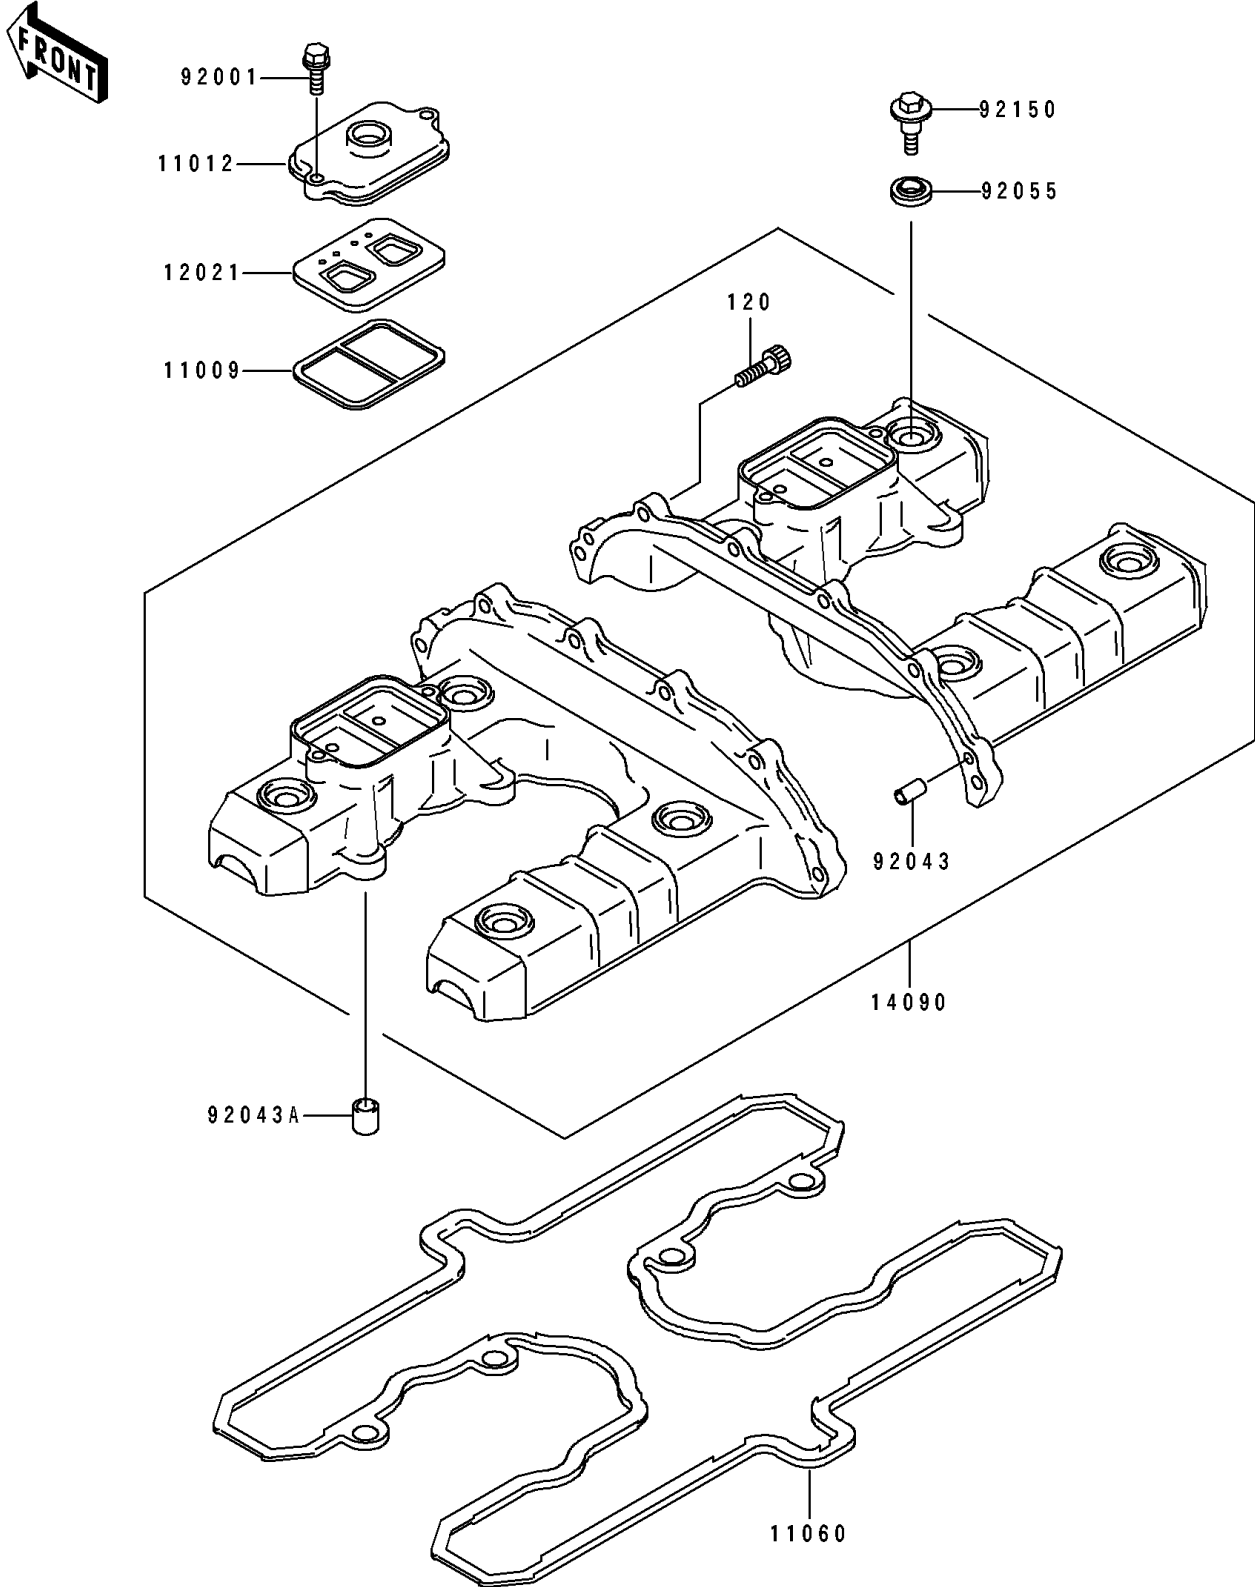

1993 ZR1100 Zephyr PARTS DIAGRAM

Cylinder Head Cover

E1112

1993 ZR1100 Zephyr PARTS LIST

Cylinder Head Cover

ITEM NAME	PART NUMBER	QUANTITY
GASKET, REED VALVE (Ref # 11009)	11009-1857	2
CAP, REED VALVE (Ref # 11012)	11012-1823	2
GASKET, HEAD COVER (Ref # 11060)	11060-1263	1
VALVE-ASSY-REED (Ref # 12021)	12021-1053	2
COVER, HEAD (Ref # 14090)	14090-1379	1
BOLT, FLANGED, 6X20 (Ref # 92001)	92001-1100	4
PIN, 4.2X6X12 (Ref # 92043)	92043-1262	2
PIN, 9.2X12X14 (Ref # 92043A)	92043-1265	4
RING-O, HEAD COVER BOLT (Ref # 92055)	92055-1352	8
BOLT, HEAD COVER (Ref # 92150)	92150-1447	8
BOLT-SOCKET, 6X25 (Ref # 120)	120P0625	6