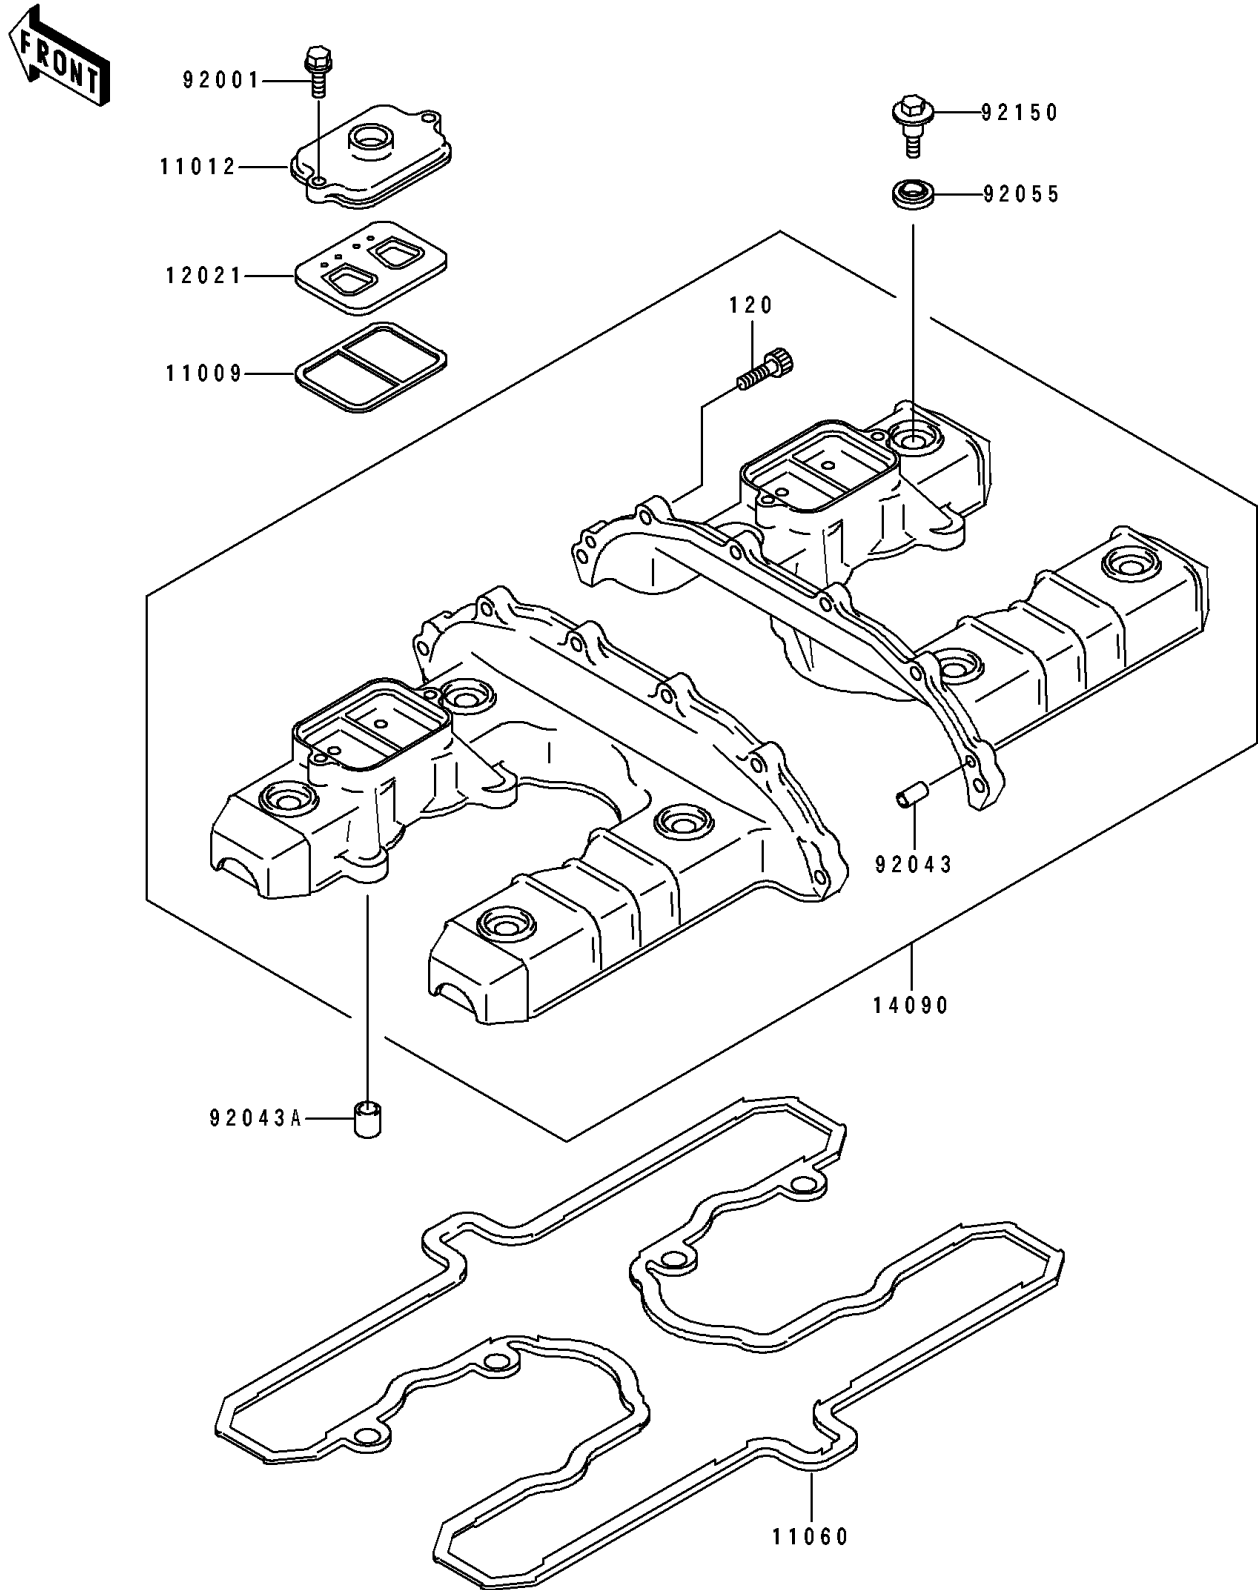

# 1994 ZR1100 Zephyr PARTS DIAGRAM

Cylinder Head Cover

E1112

# 1994 ZR1100 Zephyr PARTS LIST

## Cylinder Head Cover

ITEM NAME	PART NUMBER	QUANTITY
GASKET, REED VALVE (Ref # 11009)	11009-1857	2
CAP, REED VALVE (Ref # 11012)	11012-1823	2
GASKET, HEAD COVER (Ref # 11060)	11060-1263	1
VALVE-ASSY-REED (Ref # 12021)	12021-1053	2
COVER, HEAD (Ref # 14090)	14090-1379	1
BOLT, FLANGED, 6X20 (Ref # 92001)	92001-1100	4
PIN, 4.2X6X12 (Ref # 92043)	92043-1262	2
PIN, 9.2X12X14 (Ref # 92043A)	92043-1265	4
RING-O, HEAD COVER BOLT (Ref # 92055)	92055-1352	8
BOLT, HEAD COVER (Ref # 92150)	92150-1447	8
BOLT-SOCKET, 6X25 (Ref # 120)	120P0625	6