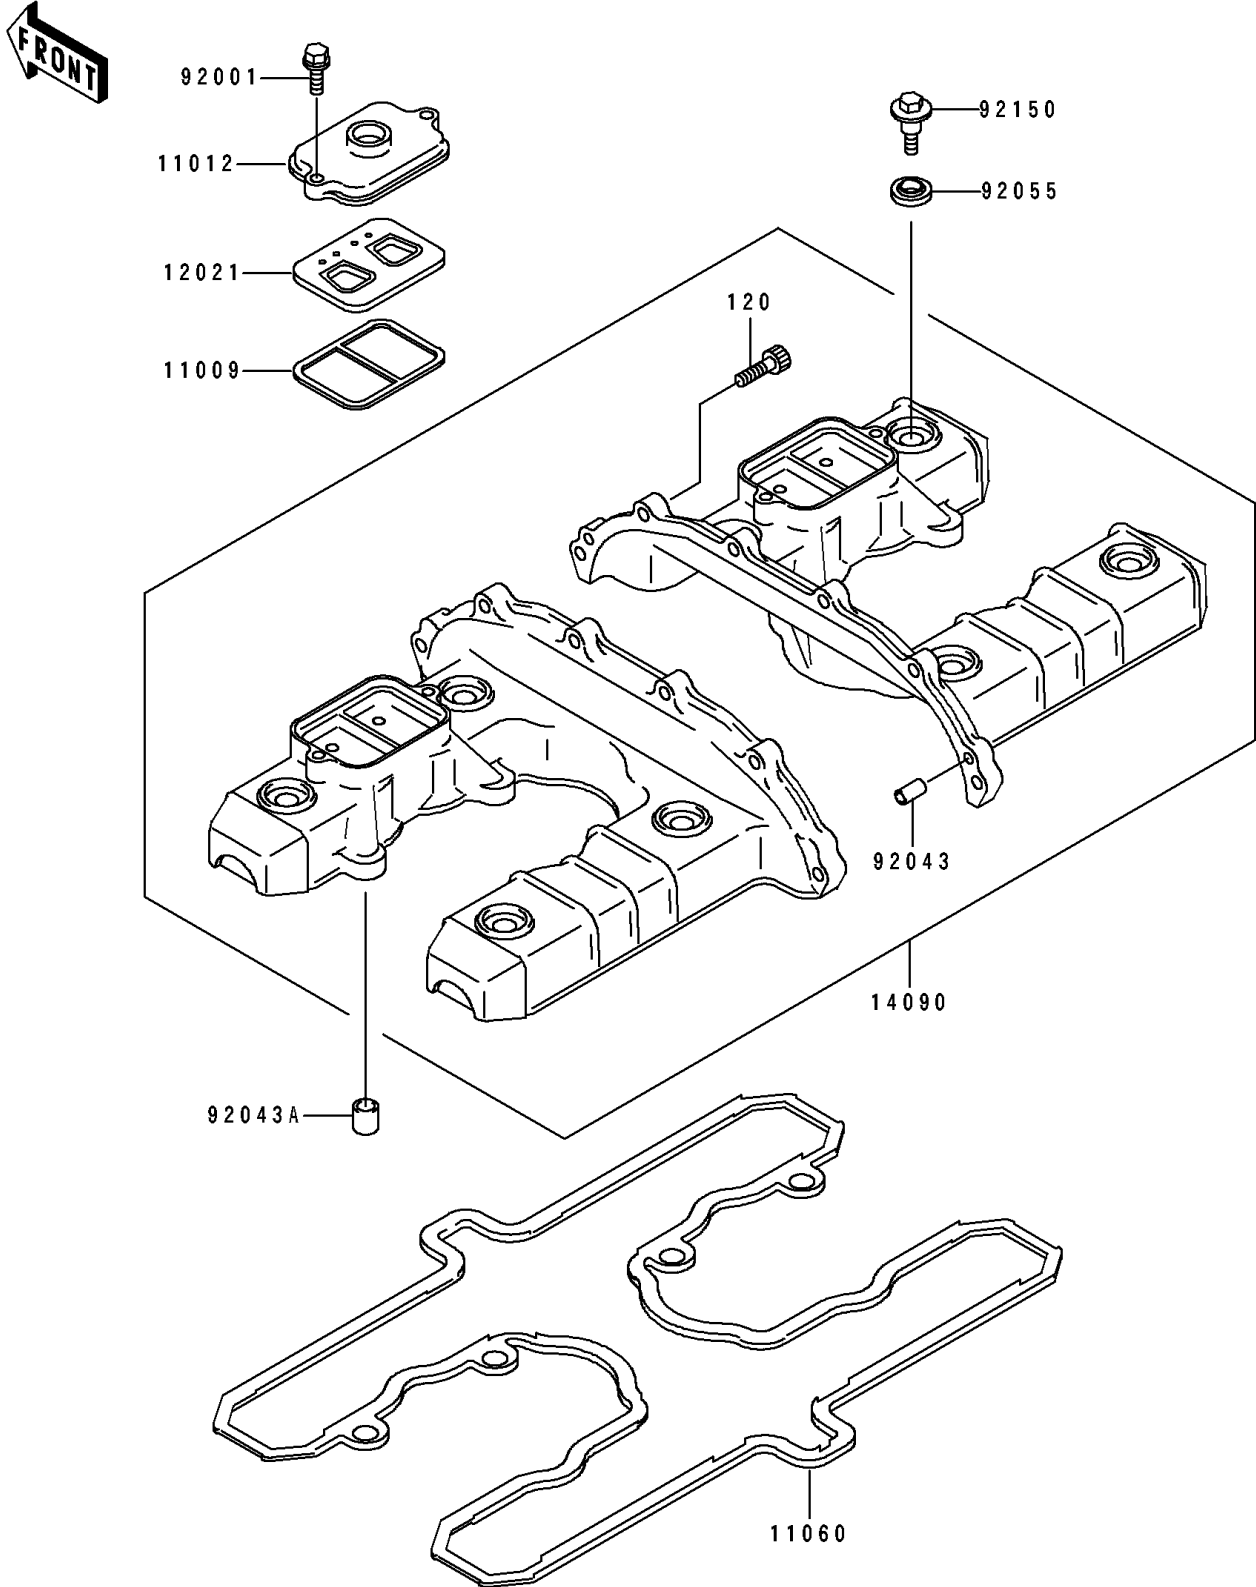

1995 ZR1100 Zephyr PARTS DIAGRAM

Cylinder Head Cover

E1112

1995 ZR1100 Zephyr PARTS LIST

Cylinder Head Cover

ITEM NAME	PART NUMBER	QUANTITY
GASKET, REED VALVE (Ref # 11009)	11009-1857	2
CAP, REED VALVE (Ref # 11012)	11012-1823	2
GASKET, HEAD COVER (Ref # 11060)	11060-1263	1
VALVE-ASSY-REED (Ref # 12021)	12021-1053	2
COVER, HEAD (Ref # 14090)	14090-1379	1
BOLT, FLANGED, 6X20 (Ref # 92001)	92001-1100	4
PIN, 4.2X6X12 (Ref # 92043)	92043-1262	2
PIN, 9.2X12X14 (Ref # 92043A)	92043-1265	4
RING-O, HEAD COVER BOLT (Ref # 92055)	92055-1352	8
BOLT, HEAD COVER (Ref # 92150)	92150-1447	8
BOLT-SOCKET, 6X25 (Ref # 120)	120P0625	6