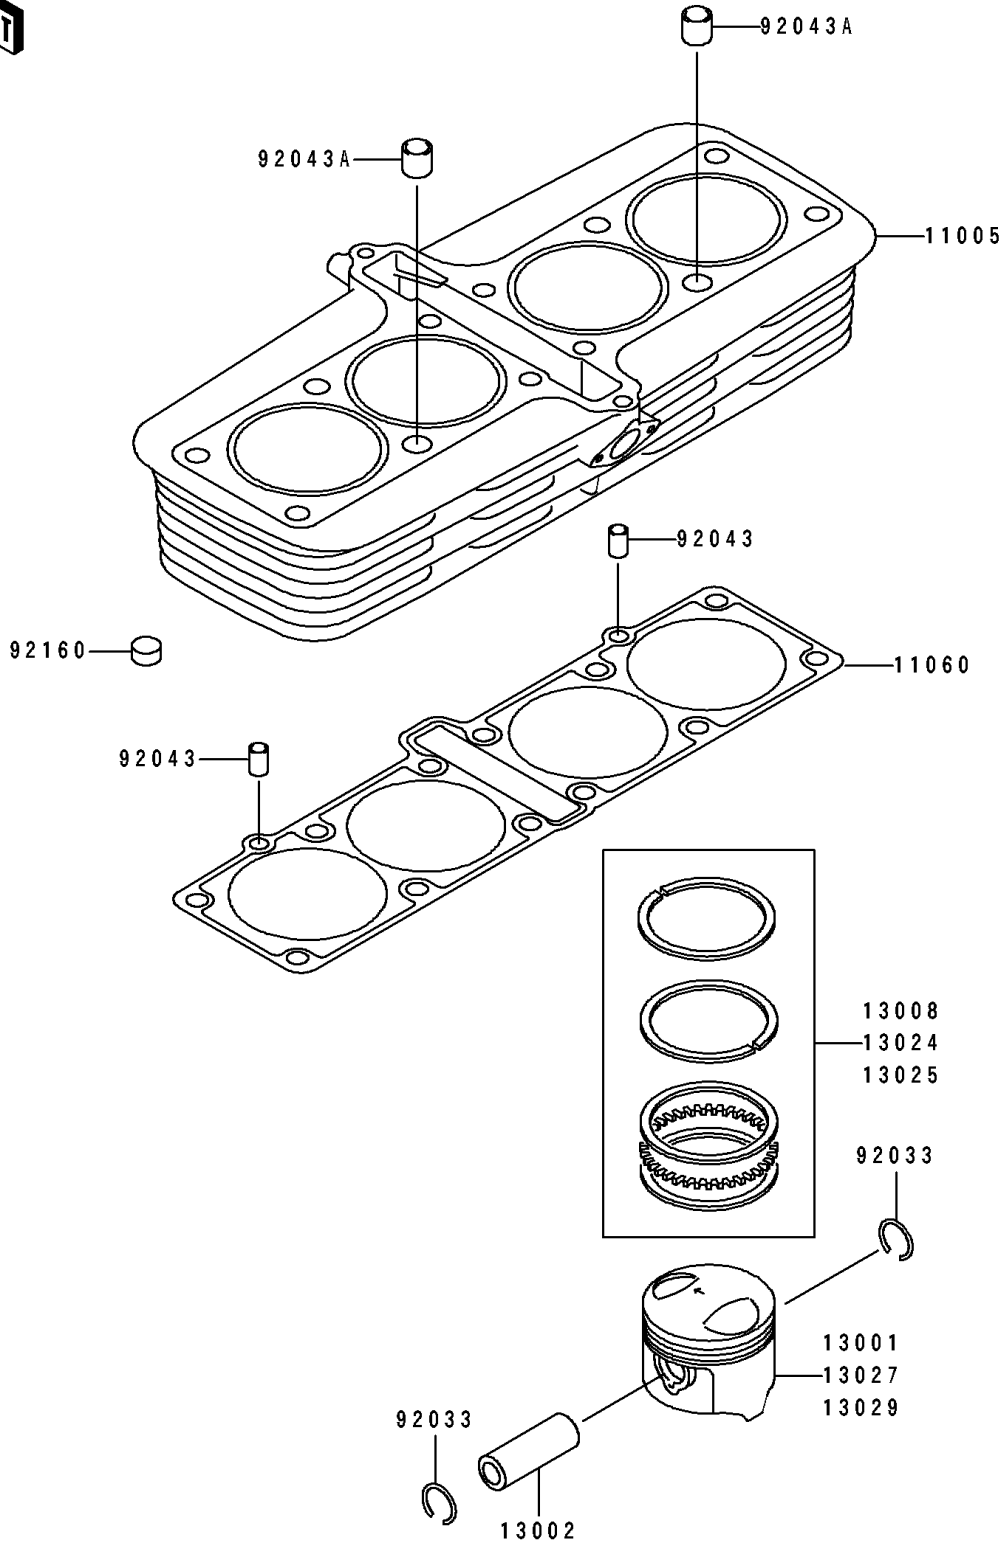

1995 ZR1100 Zephyr PARTS DIAGRAM

Cylinder/Piston(s)

E1120

1995 ZR1100 Zephyr PARTS LIST

Cylinder/Piston(s)

| ITEM NAME | PART NUMBER | QUANTITY |
|---|-------------|----------|
| CYLINDER-ENGINE (Ref # 11005) | 11005-1678 | 1 |
| GASKET,CYLINDER BASE (Ref # 11060) | 11060-1264 | 1 |
| PISTON-ENGINE,STD (Ref # 13001) | 13001-1378 | 4 |
| PIN-PISTON (Ref # 13002) | 13002-1086 | 4 |
| RING-SET-PISTON,STD (Ref # 13008) | 13008-1143 | 4 |
| RING-SET-PISTON LL,O/S 1.00 (Ref # 13024) | 13024-1091 | AR |
| RING-SET-PISTON L,O/S 0.50 (Ref # 13025) | 13025-1115 | AR |
| PISTON-ENGINE LL,O/S 1.00 (Ref # 13027) | 13027-1168 | AR |
| PISTON-ENGINE L,O/S 0.50 (Ref # 13029) | 13029-1212 | AR |
| RING-SNAP (Ref # 92033) | 92033-1182 | 8 |
| PIN,8.2X10X14 (Ref # 92043) | 92043-1264 | 2 |
| PIN,11.5X14X14 (Ref # 92043A) | 92043-1279 | 2 |
| DAMPER (Ref # 92160) | 92160-1388 | 46 |