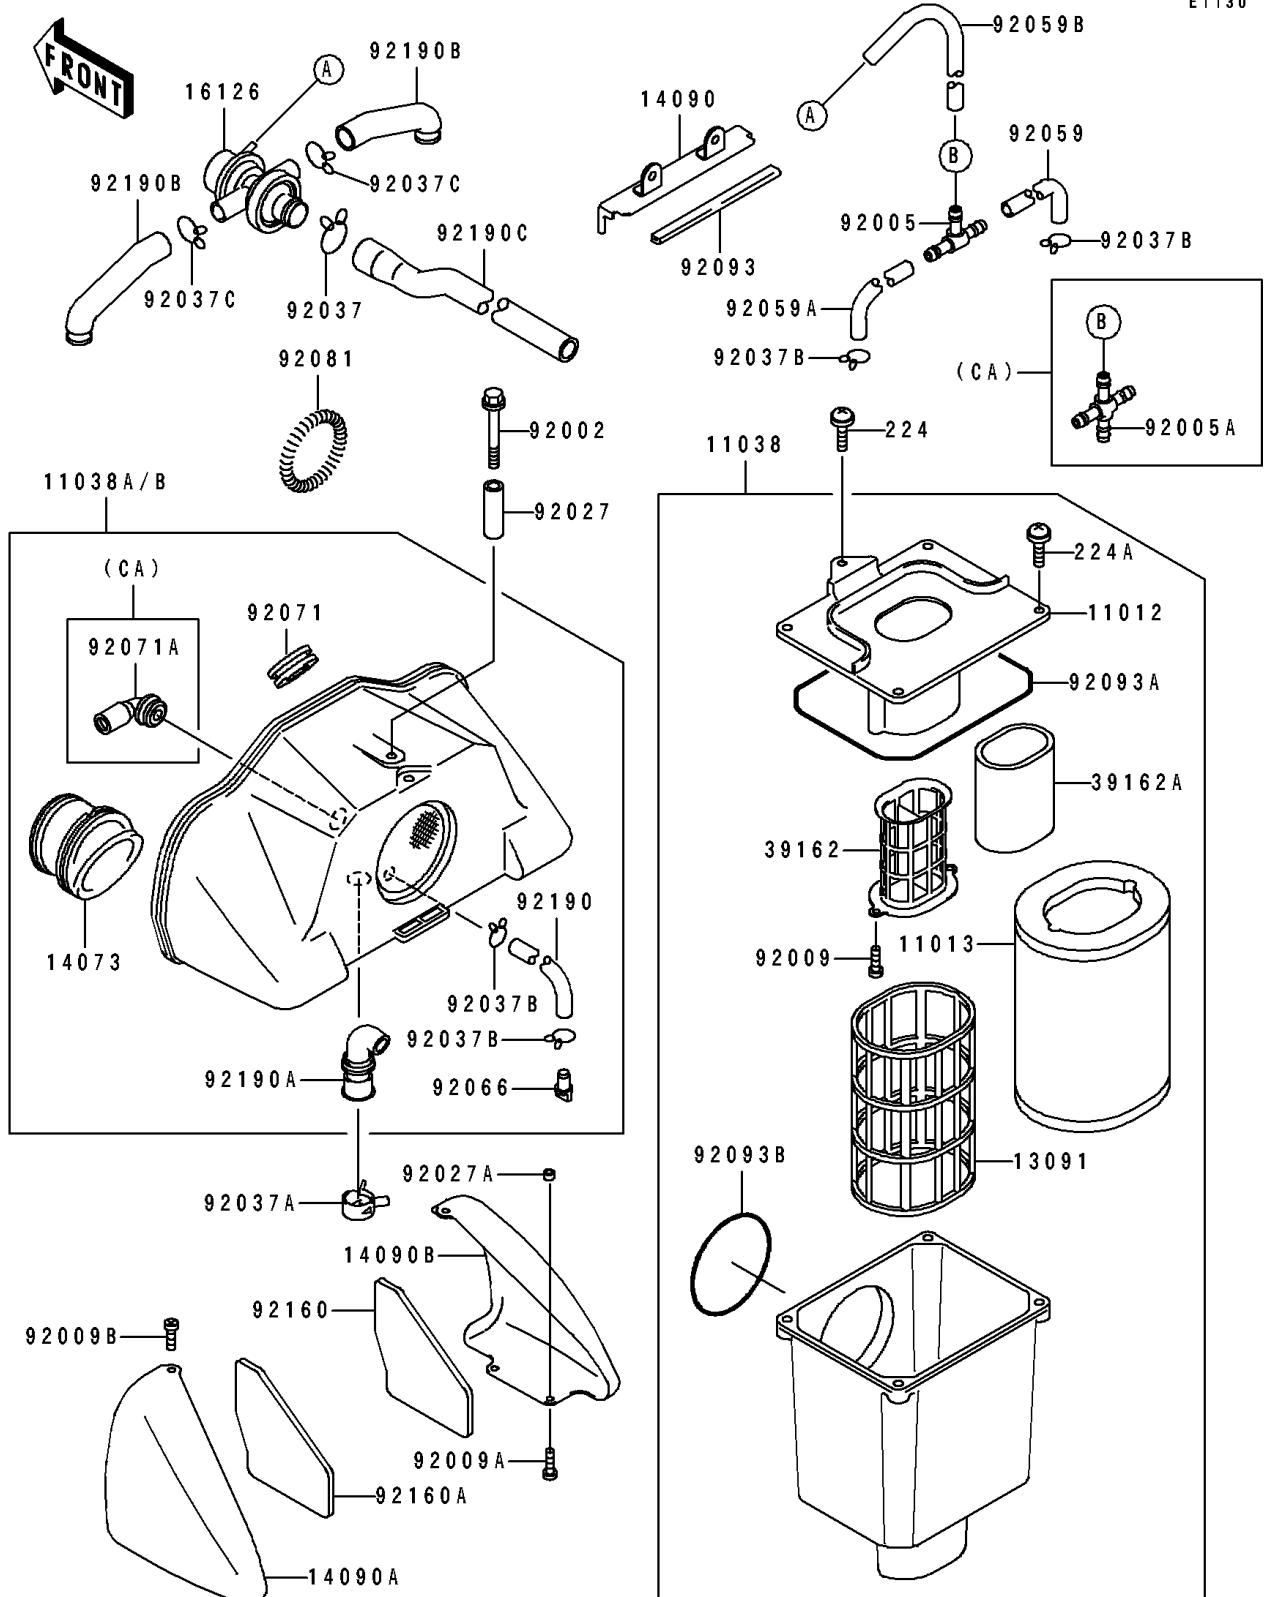

1992 ZR1100 Zephyr PARTS DIAGRAM

Air Cleaner

E1130

1992 ZR1100 Zephyr PARTS LIST

Air Cleaner

ITEM NAME	PART NUMBER	QUANTITY
CAP,AIR FILTER (Ref # 11012)	11012-1803	1
ELEMENT-AIR FILTER (Ref # 11013)	11013-1221	1
CASE-ASSY-AIR FILTER,RR (Ref # 11038)	11038-1085	1
CASE-ASSY-AIR FILTER,FR (Ref # 11038A)	11038-1101	1
HOLDER,ELEMENT (Ref # 13091)	13091-1786	1
DUCT,AIR FILTER (Ref # 14073)	14073-1637	4
COVER,AIR CLEANER (Ref # 14090)	14090-1214	1
COVER,LH (Ref # 14090A)	14090-1566	1
COVER,RH (Ref # 14090B)	14090-1567	1
VALVE,AIR SWITCH (Ref # 16126)	16126-1144	1
SILENCER-INTAKE,HOLDER (Ref # 39162)	39162-1076	1
SILENCER-INTAKE,ELEMENT (Ref # 39162A)	39162-1077	1
BOLT,6X43 (Ref # 92002)	92002-1881	1
FITTING,TUBE,T-TYPE (Ref # 92005)	92005-1017	1
SCREW,TAPPING,4X10 (Ref # 92009)	92009-1040	2
SCREW,TAPPING,5X16 (Ref # 92009A)	92009-1264	4
SCREW,TAPPING,5X10 (Ref # 92009B)	92009-1499	2
COLLAR,6.5X10.5X33 (Ref # 92027)	92027-1222	1
COLLAR,WITH SLIT,5.2X8X5 (Ref # 92027A)	92027-1583	4
CLAMP,TUBE (Ref # 92037)	92037-1076	1
CLAMP (Ref # 92037A)	92037-1460	1
CLAMP (Ref # 92037B)	92037-1712	4
CLAMP,TUBE (Ref # 92037C)	92037-213	2
TUBE,4X9X190 (Ref # 92059)	92059-1032	1
TUBE,4X9X155 (Ref # 92059A)	92059-1033	1
TUBE,4X9X290 (Ref # 92059B)	92059-1043	1
PLUG,DRAIN (Ref # 92066)	92066-1211	1
GROMMET,AIR FILTER (Ref # 92071)	92071-1028	1
SPRING,COIL,BLACK (Ref # 92081)	92081-1457	4

1992 ZR1100 Zephyr PARTS LIST

Air Cleaner

ITEM NAME	PART NUMBER	QUANTITY
SEAL (Ref # 92093)	92093-1276	1
SEAL,AIR FILTER CAP (Ref # 92093A)	92093-1337	1
SEAL,AIR FILTER (Ref # 92093B)	92093-1338	1
DAMPER,AIR FILTER COVER,RH (Ref # 92160)	92160-1337	1
DAMPER,AIR FILTER COVER,LH (Ref # 92160A)	92160-1338	1
TUBE,7X10X480 (Ref # 92190)	92190-1089	1
TUBE,BREATHER (Ref # 92190A)	92190-1276	1
TUBE (Ref # 92190B)	92190-1277	2
TUBE (Ref # 92190C)	92190-1278	1
SCREW-PAN-WP-CROS (Ref # 224)	224C0614	1
SCREW-PAN-WP-CROS (Ref # 224A)	224C0620	4